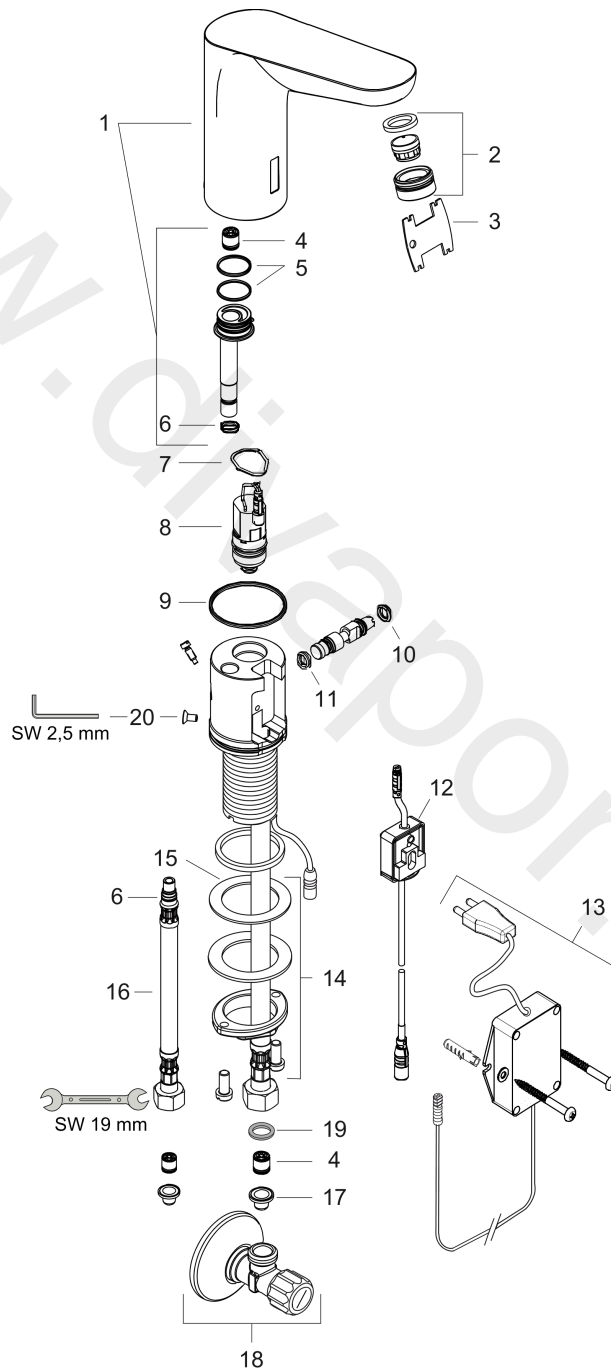

Focus

Electronic basin mixer with temperature pre-adjustment mains connection 230 V

Surfaces: Article Number: **31174000**

Exploded Drawing

Year of production: **05/14 - 08/14**

Focus

Electronic basin mixer with temperature pre-adjustment mains connection 230 V

Surfaces: Article Number: **31174000**

Spare part list

Year of production: **05/14 - 08/14**

Pos.	Description	Article Number	Price	PU
1	mixer-hood	92310000	£ 370,00	1
2	aerator M24x1 (5 l/min)	98802000	£ 51,00	1
3	service tool	98808000	£ 16,10	1
4	non return valve DW 10	96456000	£ 9,00	1
5	O-ring 18x1,5	98231000	£ 3,30	1
6	O-ring 7x1,5	98422000	£ 3,30	1
7	O-ring 17x2	98199000	£ 3,30	1
8	solenoid valve	95654000	£ 173,00	1
9	O-ring 41x2	98212000	£ 3,30	1
10	O-ring 6x2	98458000	£ 3,30	1
11	O-ring 5x2	98215000	£ 3,30	1
12	electronics	92346000	£ 173,00	1
13	transformer	98800000	£ 173,00	1
14	fixing set (Ø 32)	13961000	£ 25,00	1
15	lever collar	97548000	£ 3,30	1
16	connection hose 450 mm M8x0,75 G3/8	98809000	£ 51,00	1
17	filter packing	95291000	£ 13,30	1
18	angle valve with microfilter	13904000	£ 48,00	1
19	sealing set	95581000	£ 6,10	1
20	screw	93272000	£ 3,30	1
a	fixation extension 35 mm	13898000	£ 79,00	1