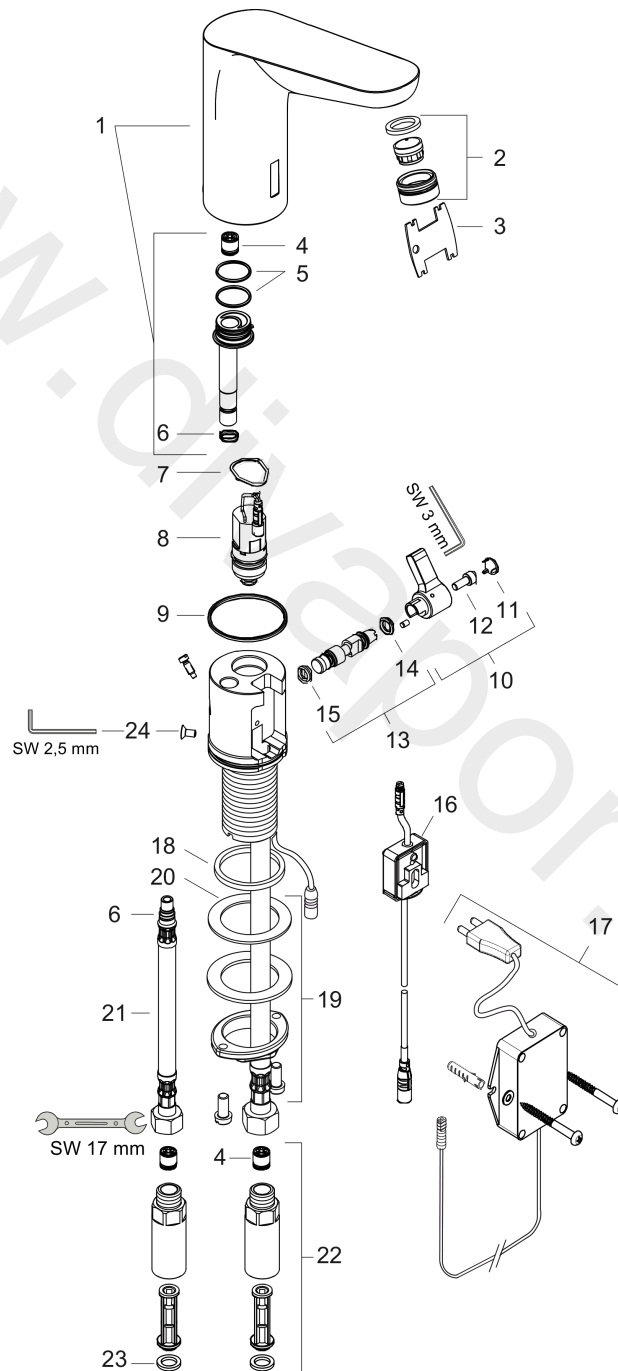

Focus

Electronic basin mixer 130 with temperature control mains connection 230 V

Surfaces: Article Number: **31173000**

Exploded Drawing

Year of production: **09/14 - 01/16**

Focus

Electronic basin mixer 130 with temperature control mains connection 230 V

Surfaces: Article Number: **31173000**

Spare part list

Year of production: **09/14 - 01/16**

Pos.	Description	Article Number	Price	PU
1	mixer-hood	92309000	£ 445,00	1
2	aerator M24x1 (5 l/min)	98802000	£ 51,00	1
3	service tool	98808000	£ 16,10	1
4	non return valve DW 10	96456000	£ 9,00	1
5	O-ring 18x1,5	98231000	£ 3,30	1
6	O-ring 7x1,5	98422000	£ 3,30	1
7	O-ring 17x2	98199000	£ 3,30	1
8	solenoid valve	95654000	£ 173,00	1
9	O-ring 41x2	98212000	£ 3,30	1
10	sliding gear lever	92379000	£ 96,00	1
11	cover cap	95433000	£ 6,10	1
12	hexagon socket screw M4x10	97661000	£ 6,10	1
13	mixing shaft	92377000	£ 79,00	1
14	O-ring 6x2	98458000	£ 3,30	1
15	O-ring 5x2	98215000	£ 3,30	1
16	electronics	92346000	£ 173,00	1
17	transformer	98800000	£ 173,00	1
18	flat seal	98749000	£ 6,10	1
19	fixing set (Ø 32)	13961000	£ 25,00	1
20	lever collar	97548000	£ 3,30	1
21	connection hose 450 mm	92345000	£ 35,00	1
22	back flow preventor cartridge with microfilter	92297000	£ 96,00	1
23	sealing set	95581000	£ 6,10	1
24	screw	93272000	£ 3,30	1
a	fixation extension 35 mm	13898000	£ 79,00	1