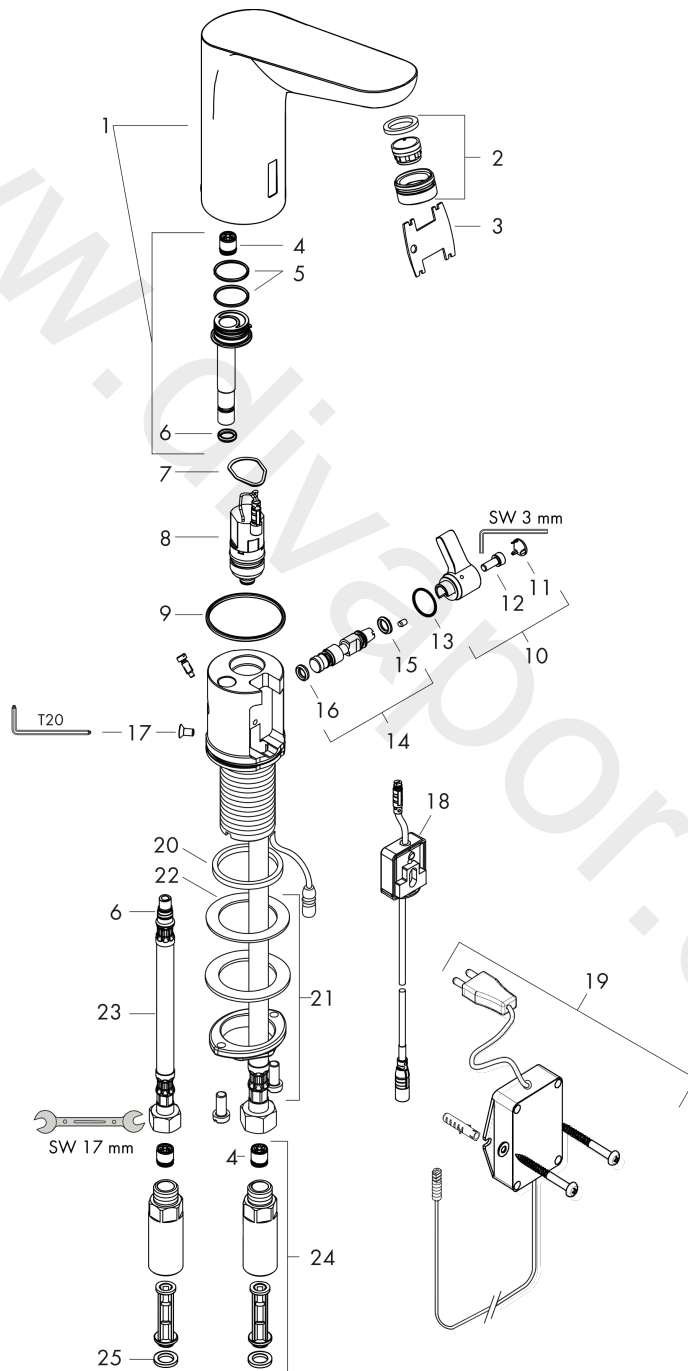

**Focus**

**Electronic basin mixer 130 with temperature control mains connection 230 V**

Surfaces: Article Number: **31173000**

**Exploded Drawing**

Year of production: **07/20 - 07/21**

## Focus

**Electronic basin mixer 130 with temperature control mains connection 230 V**

Surfaces: Article Number: **31173000**

## Spare part list

Year of production: **07/20 - 07/21**

Pos.	Description	Article Number	Price	PU
1	mixer-hood	92309000	£ 445,00	1
2	aerator M24x1 (5 l/min)	98802000	£ 51,00	1
3	service tool	98808000	£ 16,10	1
4	non return valve DW 10	96456000	£ 9,00	1
5	O-ring 18x1,5	98231000	£ 3,30	1
6	O-ring 7x1,5	98422000	£ 3,30	1
7	O-ring 17x2	98199000	£ 3,30	1
8	solenoid valve	95654000	£ 173,00	1
9	O-ring 41x2	98212000	£ 3,30	1
10	sliding gear lever	92379000	£ 96,00	1
11	cover cap	95433000	£ 6,10	1
12	hexagon socket screw M4x10	97661000	£ 6,10	1
13	O-ring 12x2	98214000	£ 3,30	1
14	mixing shaft	92377000	£ 79,00	1
15	O-ring 6x2	98458000	£ 3,30	1
16	O-ring 5x2	98215000	£ 3,30	1
17	screw	93272000	£ 3,30	1
18	electronics	92346000	£ 173,00	1
19	transformer	98800000	£ 173,00	1
20	flat seal	98749000	£ 6,10	1
21	fixing set (Ø 32)	13961000	£ 25,00	1
22	lever collar	97548000	£ 3,30	1
23	connection hose 450 mm	92345000	£ 35,00	1
24	back flow preventor cartridge with microfilter	92297000	£ 96,00	1
25	sealing set	95581000	£ 6,10	1
a	fixation extension 35 mm	13898000	£ 79,00	1