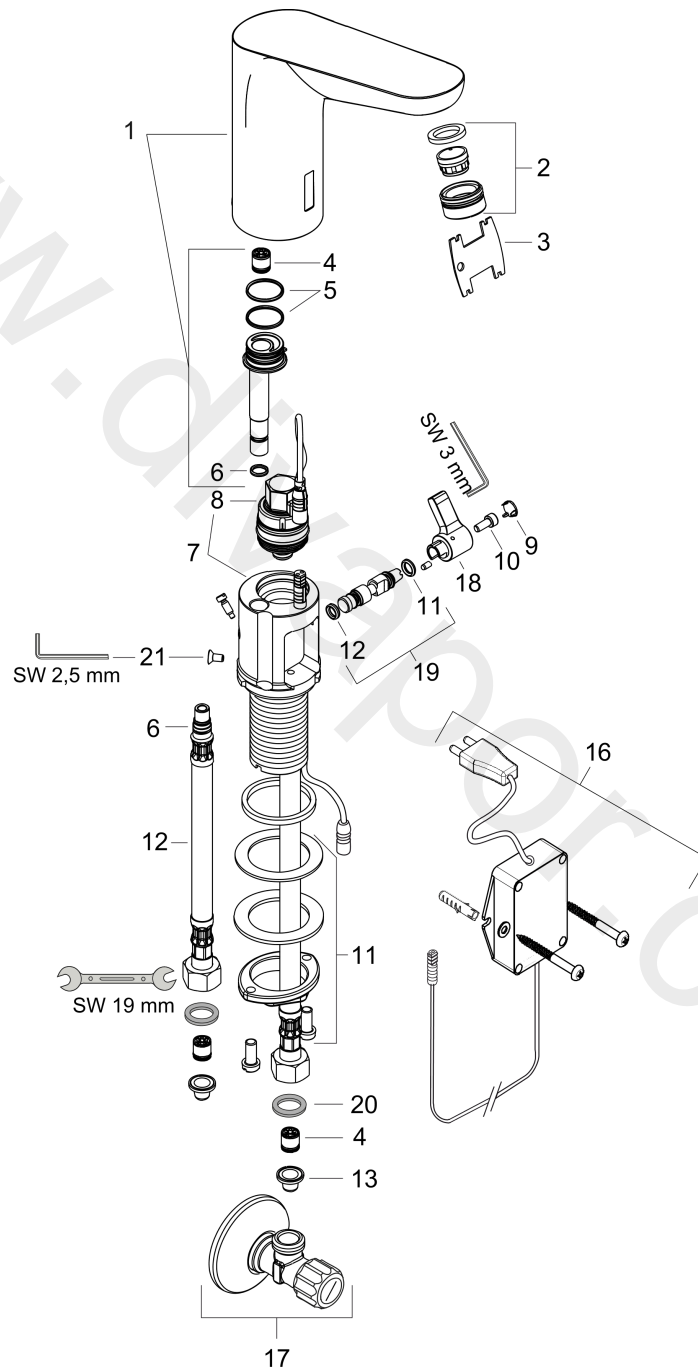

Focus

Electronic basin mixer 130 with temperature control mains connection 230 V

Surfaces: Article Number: **31173000**

Exploded Drawing

Year of production: **06/11 - 04/14**

Focus

Electronic basin mixer 130 with temperature control mains connection 230 V

Surfaces: Article Number: **31173000**

Spare part list

Year of production: **06/11 - 04/14**

Pos.	Description	Article Number	Price	PU
1	mixer-hood	92309000	£ 445,00	1
2	aerator M24x1 (5 l/min)	98802000	£ 51,00	1
3	service tool	98808000	£ 16,10	1
4	non return valve DW 10	96456000	£ 9,00	1
5	O-ring 18x1,5	98231000	£ 3,30	1
6	O-ring 7x1,5	98422000	£ 3,30	1
7	electronics incl. solenoid valve	95686000	£ 370,00	1
8	solenoid valve 6 V	96904000	£ 275,00	1
9	cover cap	95433000	£ 6,10	1
10	hexagon socket screw M4x10	97661000	£ 6,10	1
11	O-ring 6x2	98458000	£ 3,30	1
12	O-ring 5x2	98215000	£ 3,30	1
13	fixing set (Ø 32)	13961000	£ 25,00	1
14	connection hose 450 mm M8x0,75 G3/8	98809000	£ 51,00	1
15	filter packing	95291000	£ 13,30	1
16	transformer	98800000	£ 173,00	1
17	angle valve with microfilter	13904000	£ 48,00	1
18	sliding gear lever	92379000	£ 96,00	1
19	mixing shaft	92377000	£ 79,00	1
20	sealing set	95581000	£ 6,10	1
21	screw	93272000	£ 3,30	1
a	fixation extension 35 mm	13898000	£ 79,00	1