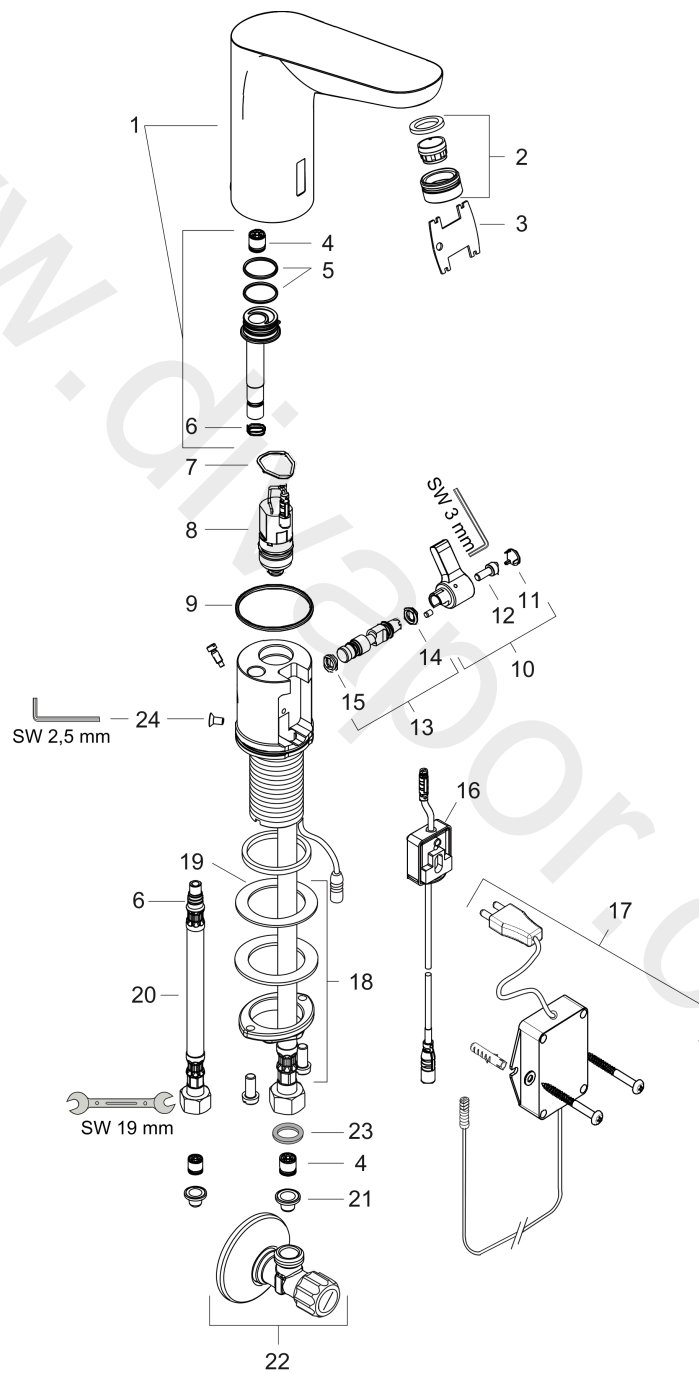

Focus

Electronic basin mixer 130 with temperature control mains connection 230 V

Surfaces: Article Number: **31173000**

Exploded Drawing

Year of production: **05/14 - 08/14**

Focus

Electronic basin mixer 130 with temperature control mains connection 230 V

Surfaces: Article Number: **31173000**

Spare part list

Year of production: **05/14 - 08/14**

Pos.	Description	Article Number	Price	PU
1	mixer-hood	92309000	£ 445,00	1
2	aerator M24x1 (5 l/min)	98802000	£ 51,00	1
3	service tool	98808000	£ 16,10	1
4	non return valve DW 10	96456000	£ 9,00	1
5	O-ring 18x1,5	98231000	£ 3,30	1
6	O-ring 7x1,5	98422000	£ 3,30	1
7	O-ring 17x2	98199000	£ 3,30	1
8	solenoid valve	95654000	£ 173,00	1
9	O-ring 41x2	98212000	£ 3,30	1
10	sliding gear lever	92379000	£ 96,00	1
11	cover cap	95433000	£ 6,10	1
12	hexagon socket screw M4x10	97661000	£ 6,10	1
13	mixing shaft	92377000	£ 79,00	1
14	O-ring 6x2	98458000	£ 3,30	1
15	O-ring 5x2	98215000	£ 3,30	1
16	electronics	92346000	£ 173,00	1
17	transformer	98800000	£ 173,00	1
18	fixing set (Ø 32)	13961000	£ 25,00	1
19	lever collar	97548000	£ 3,30	1
20	connection hose 450 mm M8x0,75 G3/8	98809000	£ 51,00	1
21	filter packing	95291000	£ 13,30	1
22	angle valve with microfilter	13904000	£ 48,00	1
23	sealing set	95581000	£ 6,10	1
24	screw	93272000	£ 3,30	1
a	fixation extension 35 mm	13898000	£ 79,00	1