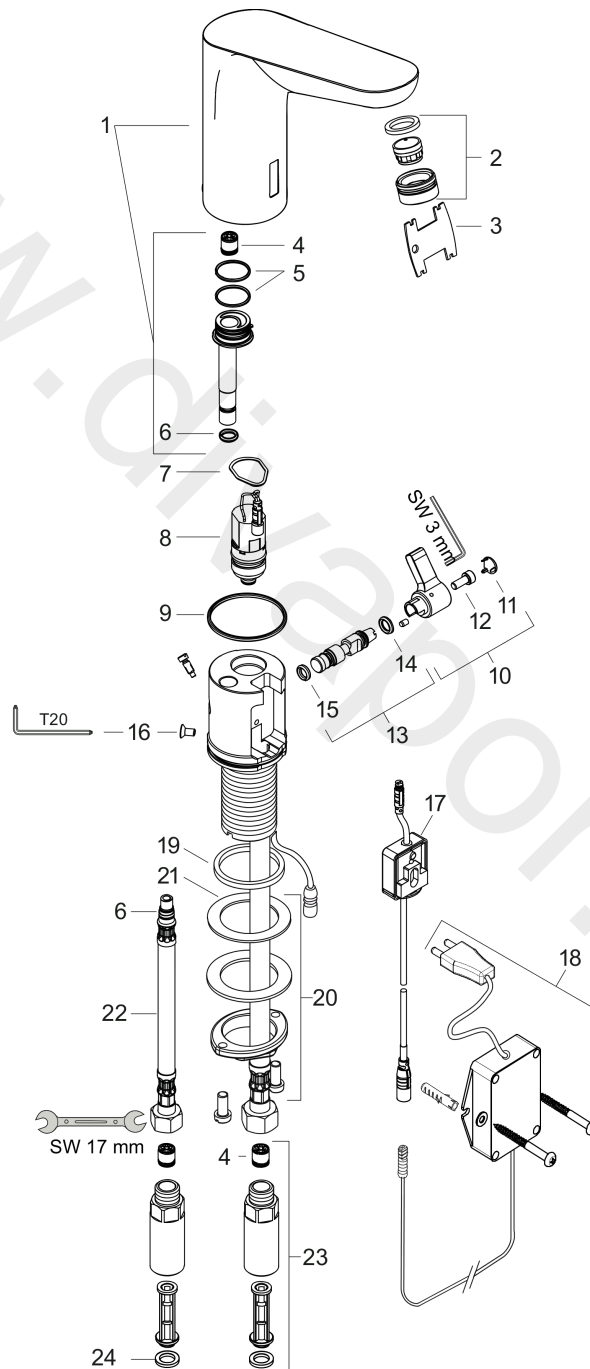

Focus

Electronic basin mixer 130 with temperature control mains connection 230 V

Surfaces: Article Number: **31173000**

Exploded Drawing

Year of production: **02/16 - 06/20**

Focus**Electronic basin mixer 130 with temperature control mains connection 230 V**Surfaces: Article Number: **31173000****Spare part list**Year of production: **02/16 - 06/20**

| Pos. | Description | Article Number | Price | PU |
|-------------|--|-----------------------|--------------|-----------|
| 1 | mixer-hood | 92309000 | £ 445,00 | 1 |
| 2 | aerator M24x1 (5 l/min) | 98802000 | £ 51,00 | 1 |
| 3 | service tool | 98808000 | £ 16,10 | 1 |
| 4 | non return valve DW 10 | 96456000 | £ 9,00 | 1 |
| 5 | O-ring 18x1,5 | 98231000 | £ 3,30 | 1 |
| 6 | O-ring 7x1,5 | 98422000 | £ 3,30 | 1 |
| 7 | O-ring 17x2 | 98199000 | £ 3,30 | 1 |
| 8 | solenoid valve | 95654000 | £ 173,00 | 1 |
| 9 | O-ring 41x2 | 98212000 | £ 3,30 | 1 |
| 10 | sliding gear lever | 92379000 | £ 96,00 | 1 |
| 11 | cover cap | 95433000 | £ 6,10 | 1 |
| 12 | hexagon socket screw M4x10 | 97661000 | £ 6,10 | 1 |
| 13 | mixing shaft | 92377000 | £ 79,00 | 1 |
| 14 | O-ring 6x2 | 98458000 | £ 3,30 | 1 |
| 15 | O-ring 5x2 | 98215000 | £ 3,30 | 1 |
| 16 | screw | 93272000 | £ 3,30 | 1 |
| 17 | electronics | 92346000 | £ 173,00 | 1 |
| 18 | transformer | 98800000 | £ 173,00 | 1 |
| 19 | flat seal | 98749000 | £ 6,10 | 1 |
| 20 | fixing set (Ø 32) | 13961000 | £ 25,00 | 1 |
| 21 | lever collar | 97548000 | £ 3,30 | 1 |
| 22 | connection hose 450 mm | 92345000 | £ 35,00 | 1 |
| 23 | back flow preventor cartridge with microfilter | 92297000 | £ 96,00 | 1 |
| 24 | sealing set | 95581000 | £ 6,10 | 1 |
| a | fixation extension 35 mm | 13898000 | £ 79,00 | 1 |