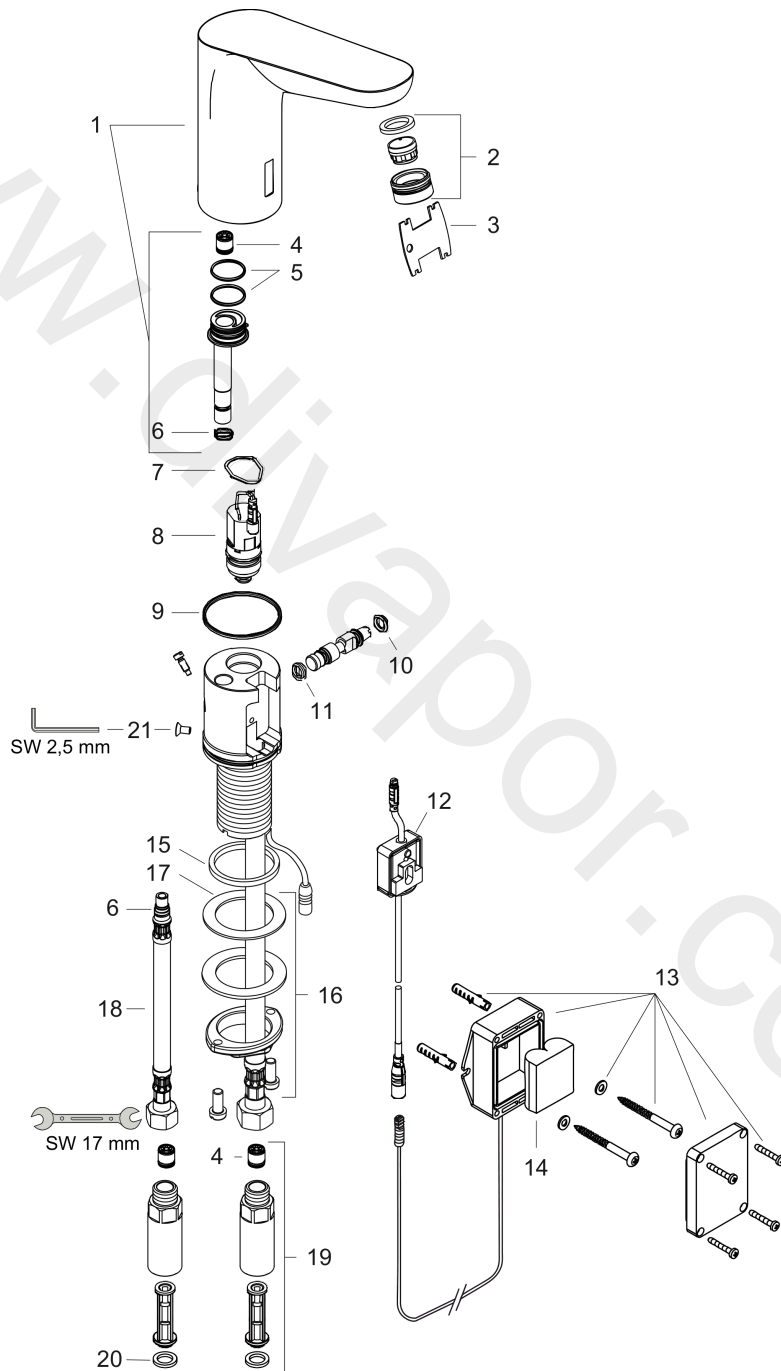

**Focus**

**Electronic basin mixer with temperature pre-adjustment battery operation**

Surfaces: Article Number: **31172000**

**Exploded Drawing**

Year of production: **09/14 - 01/16**

## Focus

**Electronic basin mixer with temperature pre-adjustment battery operation**

Surfaces: Article Number: **31172000**

## Spare part list

Year of production: **09/14 - 01/16**

Pos.	Description	Article Number	Price	PU
1	mixer-hood	92310000	£ 370,00	1
2	service tool	98808000	£ 16,10	1
3	aerator M24x1 (5 l/min)	98802000	£ 51,00	1
4	non return valve DW 10	96456000	£ 9,00	1
5	O-ring 18x1,5	98231000	£ 3,30	1
6	O-ring 7x1,5	98422000	£ 3,30	1
7	solenoid valve	95654000	£ 173,00	1
8	O-ring 17x2	98199000	£ 3,30	1
9	O-ring 41x2	98212000	£ 3,30	1
10	O-ring 6x2	98458000	£ 3,30	1
11	O-ring 5x2	98215000	£ 3,30	1
12	electronics	92346000	£ 173,00	1
13	battery box	98801000	£ 51,00	1
14	battery CR-P2 / 6V lithium	97399000	-	1
15	flat seal	98749000	£ 6,10	1
16	fixing set (Ø 32)	13961000	£ 25,00	1
17	lever collar	97548000	£ 3,30	1
18	connection hose 450 mm	92345000	£ 35,00	1
19	back flow preventor cartridge with microfilter	92297000	£ 96,00	1
20	sealing set	95581000	£ 6,10	1
21	screw	93272000	£ 3,30	1
a	fixation extension 35 mm	13898000	£ 79,00	1