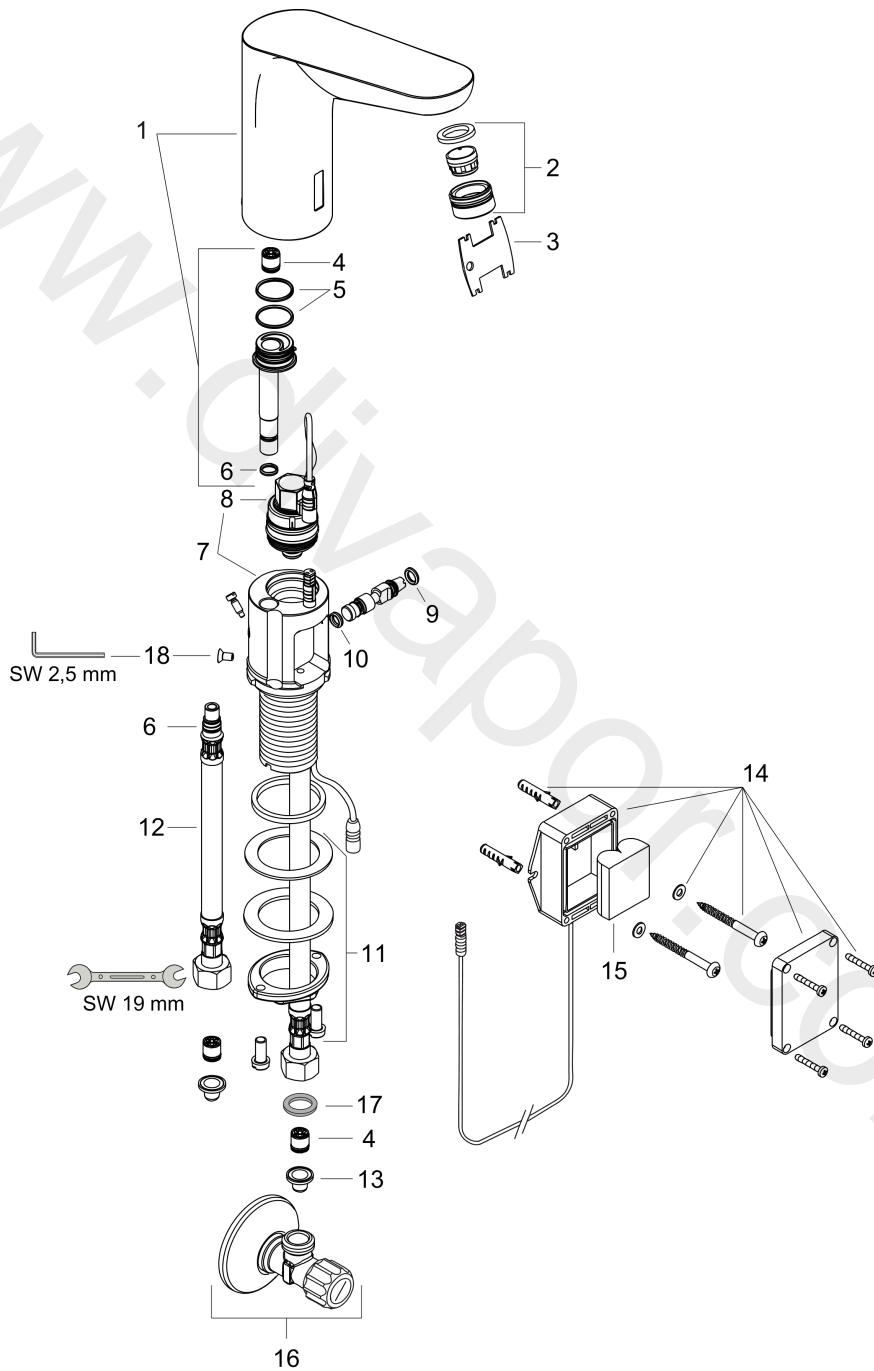

Focus

Electronic basin mixer with temperature pre-adjustment battery operation

Surfaces: Article Number: **31172000**

Exploded Drawing

Year of production: **06/11 - 04/14**

Focus

Electronic basin mixer with temperature pre-adjustment battery operation

Surfaces: Article Number: **31172000**

Spare part list

Year of production: **06/11 - 04/14**

Pos.	Description	Article Number	Price	PU
1	mixer-hood	92310000	£ 370,00	1
2	aerator M24x1 (5 l/min)	98802000	£ 51,00	1
3	service tool	98808000	£ 16,10	1
4	non return valve DW 10	96456000	£ 9,00	1
5	O-ring 18x1,5	98231000	£ 3,30	1
6	O-ring 7x1,5	98422000	£ 3,30	1
7	electronics incl. solenoid valve	95686000	£ 370,00	1
8	solenoid valve 6 V	96904000	£ 275,00	1
9	O-ring 6x2	98458000	£ 3,30	1
10	O-ring 5x2	98215000	£ 3,30	1
11	fixing set (Ø 32)	13961000	£ 25,00	1
12	connection hose 450 mm M8x0,75 G3/8	98809000	£ 51,00	1
13	filter packing	95291000	£ 13,30	1
14	battery box	98801000	£ 51,00	1
15	battery CR-P2 / 6V lithium	97399000	-	1
16	angle valve with microfilter	13904000	£ 48,00	1
17	sealing set	95581000	£ 6,10	1
18	screw	93272000	£ 3,30	1
a	fixation extension 35 mm	13898000	£ 79,00	1