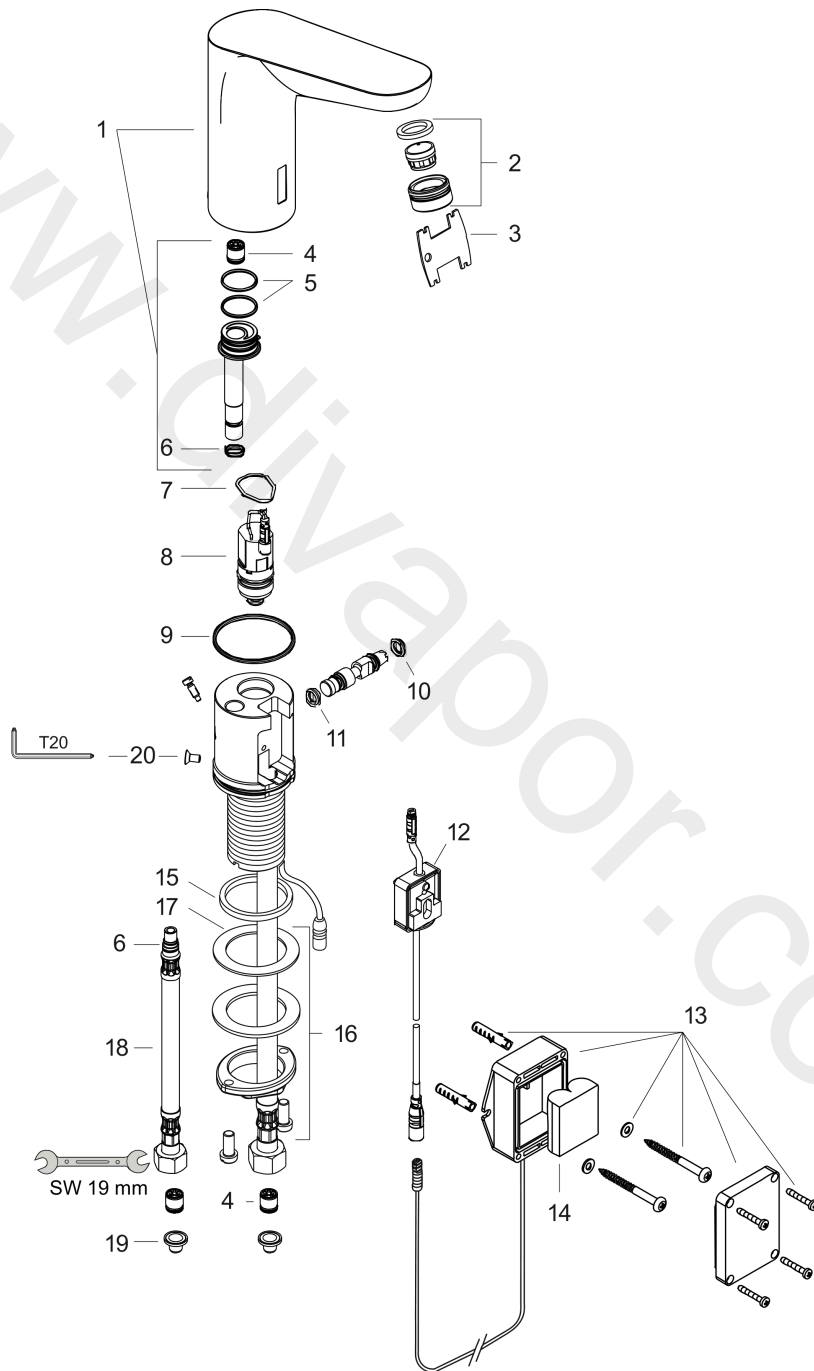

Product image

Scale drawing

Flowchart

Focus

Electronic basin mixer with temperature pre-adjustment battery operation

Finish: **Chrome** Article Number: **31172000**

Exploded Drawing

Year of production: >05/21

Focus

Electronic basin mixer with temperature pre-adjustment battery operation

Finish: **Chrome** Article Number: **31172000**

Spare part list

Year of production: >05/21

Pos.	Description	Article Number	Price	PU
1	mixer-hood	92310000	£ 370,00	1
2	aerator M24x1 (5 l/min)	98802000	£ 51,00	1
3	service tool	98808000	£ 16,10	1
4	non return valve DW 10	96456000	£ 9,00	1
5	O-ring 18x1,5	98231000	£ 3,30	1
6	O-ring 7x1,5	98422000	£ 3,30	1
7	O-ring 17x2	98199000	£ 3,30	1
8	solenoid valve	95654000	£ 173,00	1
9	O-ring 41x2	98212000	£ 3,30	1
10	O-ring 6x2	98458000	£ 3,30	1
11	O-ring 5x2	98215000	£ 3,30	1
12	electronics	92346000	£ 173,00	1
13	battery box	98801000	£ 51,00	1
14	battery CR-P2 / 6V lithium	97399000	-	1
15	flat seal	98749000	£ 6,10	1
16	fixing set (Ø 32)	13961000	£ 25,00	1
17	lever collar	97548000	£ 3,30	1
18	connection hose 450 mm M8x0,75 G3/8	95141000	£ 35,00	1
19	filter packing	95291000	£ 13,30	1
20	screw	93272000	£ 3,30	1
a	fixation extension 35 mm	13898000	£ 79,00	1