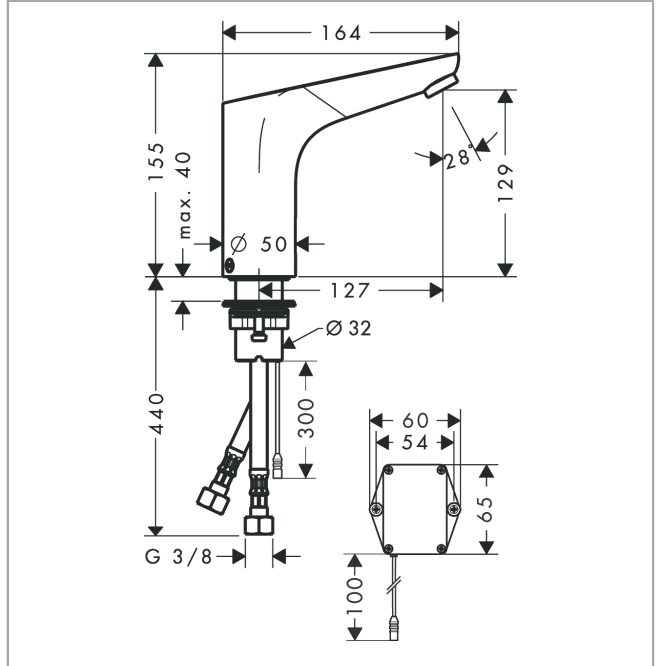

Product image

Scale drawing

Flowchart

Focus

Electronic basin mixer with temperature pre-adjustment battery operation

Finish: **Chrome** Article Number: **31172000**

Exploded Drawing

Year of production: >05/21

Focus

Electronic basin mixer with temperature pre-adjustment battery operation

Finish: **Chrome** Article Number: **31172000**

Spare part list

Year of production: >05/21

Pos.	Description	Article Number	Price	PU
1	mixer-hood	92310000	£ 370,00	1
2	aerator M24x1 (5 l/min)	98802000	£ 51,00	1
3	service tool	98808000	£ 16,10	1
4	non return valve DW 10	96456000	£ 9,00	1
5	O-ring 18x1,5	98231000	£ 3,30	1
6	O-ring 7x1,5	98422000	£ 3,30	1
7	O-ring 17x2	98199000	£ 3,30	1
8	solenoid valve	95654000	£ 173,00	1
9	O-ring 41x2	98212000	£ 3,30	1
10	O-ring 6x2	98458000	£ 3,30	1
11	O-ring 5x2	98215000	£ 3,30	1
12	electronics	92346000	£ 173,00	1
13	battery box	98801000	£ 51,00	1
14	battery CR-P2 / 6V lithium	97399000	-	1
15	flat seal	98749000	£ 6,10	1
16	fixing set (Ø 32)	13961000	£ 25,00	1
17	lever collar	97548000	£ 3,30	1
18	connection hose 450 mm M8x0,75 G3/8	95141000	£ 35,00	1
19	filter packing	95291000	£ 13,30	1
20	screw	93272000	£ 3,30	1
a	fixation extension 35 mm	13898000	£ 79,00	1