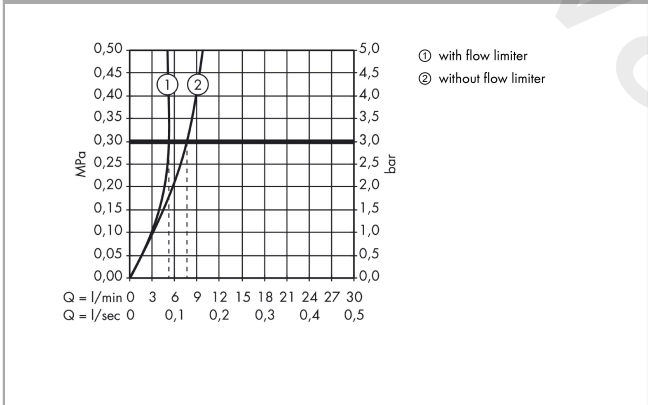

Focus

Electronic basin mixer with temperature pre-adjustment battery operation

Finish: **Chrome** Article Number: **31172000**

Product image

Scale drawing

Flowchart