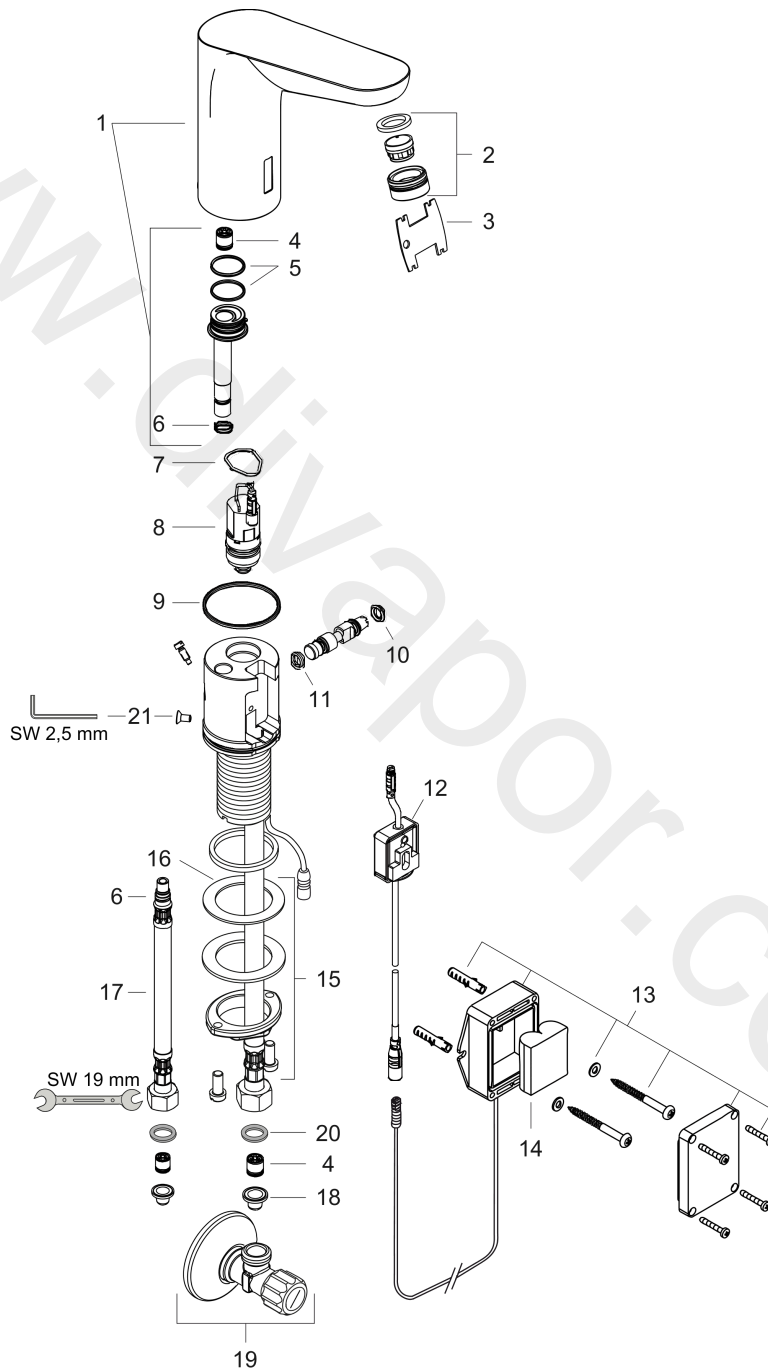

Focus

Electronic basin mixer with temperature pre-adjustment battery operation

Surfaces: Article Number: **31172000**

Exploded Drawing

Year of production: **05/14 - 08/14**

Focus

Electronic basin mixer with temperature pre-adjustment battery operation

Surfaces: Article Number: **31172000**

Spare part list

Year of production: **05/14 - 08/14**

Pos.	Description	Article Number	Price	PU
1	mixer-hood	92310000	£ 370,00	1
2	aerator M24x1 (5 l/min)	98802000	£ 51,00	1
3	service tool	98808000	£ 16,10	1
4	non return valve DW 10	96456000	£ 9,00	1
5	O-ring 18x1,5	98231000	£ 3,30	1
6	O-ring 7x1,5	98422000	£ 3,30	1
7	O-ring 17x2	98199000	£ 3,30	1
8	solenoid valve	95654000	£ 173,00	1
9	O-ring 41x2	98212000	£ 3,30	1
10	O-ring 6x2	98458000	£ 3,30	1
11	O-ring 5x2	98215000	£ 3,30	1
12	electronics	92346000	£ 173,00	1
13	battery box	98801000	£ 51,00	1
14	battery CR-P2 / 6V lithium	97399000	-	1
15	fixing set (Ø 32)	13961000	£ 25,00	1
16	lever collar	97548000	£ 3,30	1
17	connection hose 450 mm M8x0,75 G3/8	98809000	£ 51,00	1
18	filter packing	95291000	£ 13,30	1
19	angle valve with microfilter	13904000	£ 48,00	1
20	sealing set	95581000	£ 6,10	1
21	screw	93272000	£ 3,30	1
a	fixation extension 35 mm	13898000	£ 79,00	1