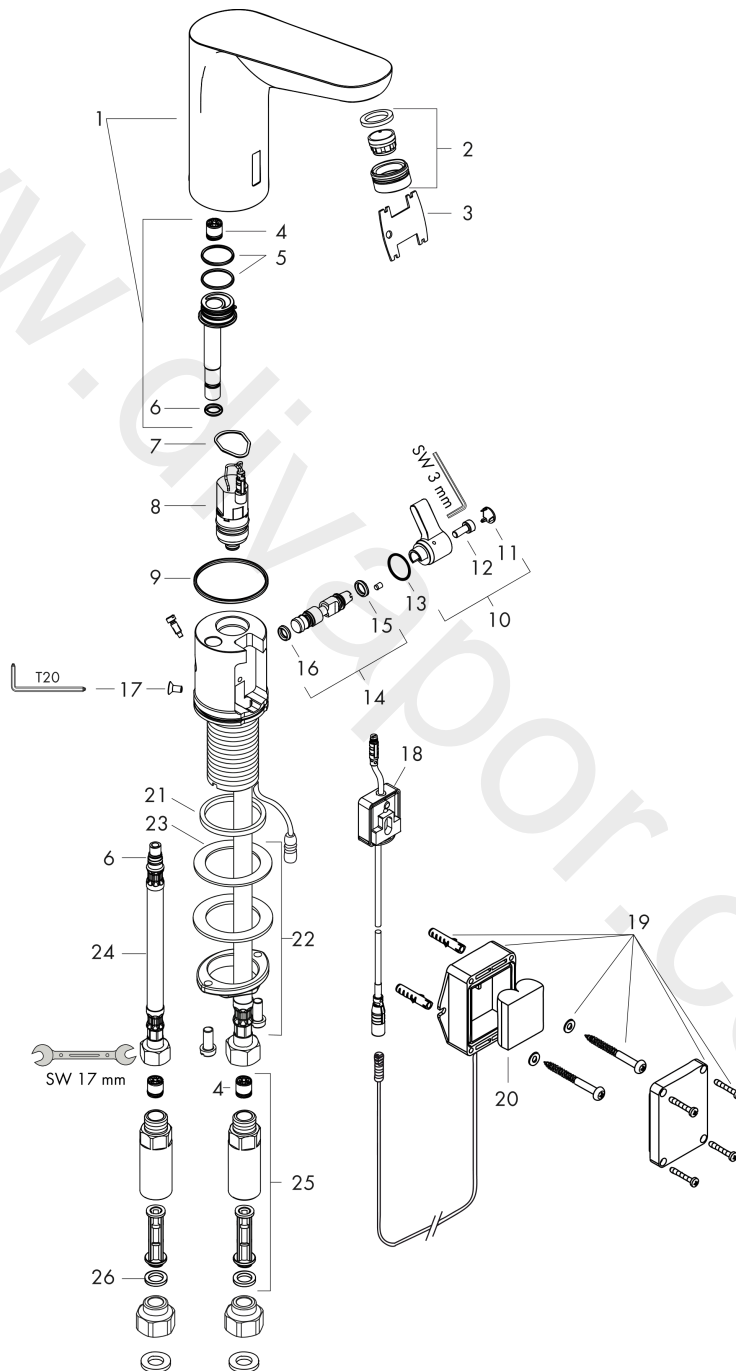

Technology

Product image

Scale drawing

Focus

Electronic basin mixer with temperature control battery operation

Finish: **Chrome** Article Number: **31171007**

Flowchart

www.divapor.com

Focus

Electronic basin mixer with temperature control battery operation

Finish: **Chrome** Article Number: **31171007**

Exploded Drawing

Year of production: >07/20

Focus**Electronic basin mixer with temperature control battery operation**Finish: **Chrome** Article Number: **31171007****Spare part list**

Year of production: >07/20

Pos.	Description	Article Number	Price	PU
1	mixer-hood	92309000	-	1
2	aerator M24x1 (5 l/min)	98802000	-	1
3	service tool	98808000	-	1
4	non return valve DW 10	96456000	-	1
5	O-ring 18x1,5	98231000	-	1
6	O-ring 7x1,5	98422000	-	1
7	O-ring 17x2	98199000	-	1
8	solenoid valve	95654000	-	1
9	O-ring 41x2	98212000	-	1
10	sliding gear lever	92379000	-	1
11	cover cap	95433000	-	1
12	hexagon socket screw M4x10	97661000	-	1
13	O-ring 12x2	98214000	-	1
14	mixing shaft	92377000	-	1
15	O-ring 6x2	98458000	-	1
16	O-ring 5x2	98215000	-	1
17	screw	93272000	-	1
18	electronics	92346000	-	1
19	battery box	98801000	-	1
20	battery CR-P2 / 6V lithium	97399000	-	1
21	flat seal	98749000	-	1
22	fixing set (Ø 32)	13961000	-	1
23	lever collar	97548000	-	1
24	connection hose 450 mm	92345000	-	1
25	back flow preventor cartridge with microfilter	92297000	-	1
26	sealing set	95581000	-	1
a	fixation extension 35 mm	13898000	-	1