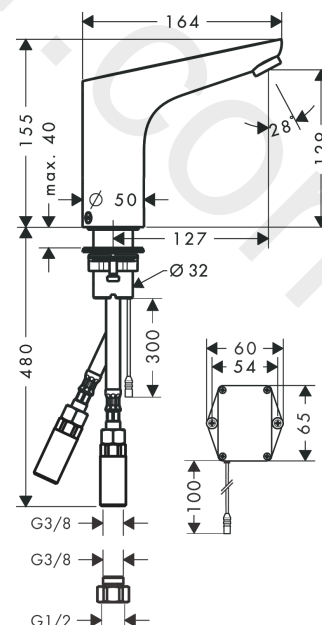

Technology

Product image

Scale drawing

Focus

Electronic basin mixer with temperature control battery operation

Finish: **Chrome** Article Number: **31171007**

Flowchart

www.divapor.com

Focus

Electronic basin mixer with temperature control battery operation

Finish: **Chrome** Article Number: **31171007**

Exploded Drawing

Year of production: >07/20

Focus**Electronic basin mixer with temperature control battery operation**Finish: **Chrome** Article Number: **31171007****Spare part list**

Year of production: >07/20

Pos.	Description	Article Number	Price	PU
1	mixer-hood	92309000	-	1
2	aerator M24x1 (5 l/min)	98802000	-	1
3	service tool	98808000	-	1
4	non return valve DW 10	96456000	-	1
5	O-ring 18x1,5	98231000	-	1
6	O-ring 7x1,5	98422000	-	1
7	O-ring 17x2	98199000	-	1
8	solenoid valve	95654000	-	1
9	O-ring 41x2	98212000	-	1
10	sliding gear lever	92379000	-	1
11	cover cap	95433000	-	1
12	hexagon socket screw M4x10	97661000	-	1
13	O-ring 12x2	98214000	-	1
14	mixing shaft	92377000	-	1
15	O-ring 6x2	98458000	-	1
16	O-ring 5x2	98215000	-	1
17	screw	93272000	-	1
18	electronics	92346000	-	1
19	battery box	98801000	-	1
20	battery CR-P2 / 6V lithium	97399000	-	1
21	flat seal	98749000	-	1
22	fixing set (Ø 32)	13961000	-	1
23	lever collar	97548000	-	1
24	connection hose 450 mm	92345000	-	1
25	back flow preventor cartridge with microfilter	92297000	-	1
26	sealing set	95581000	-	1
a	fixation extension 35 mm	13898000	-	1