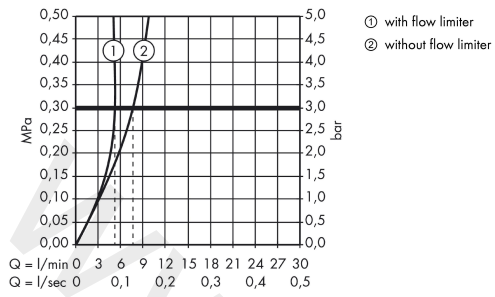

Technology

Product image

Scale drawing

Focus

Electronic basin mixer with temperature control battery operation

Finish: **Chrome** Article Number: **31171007**

Flowchart

www.divapor.com