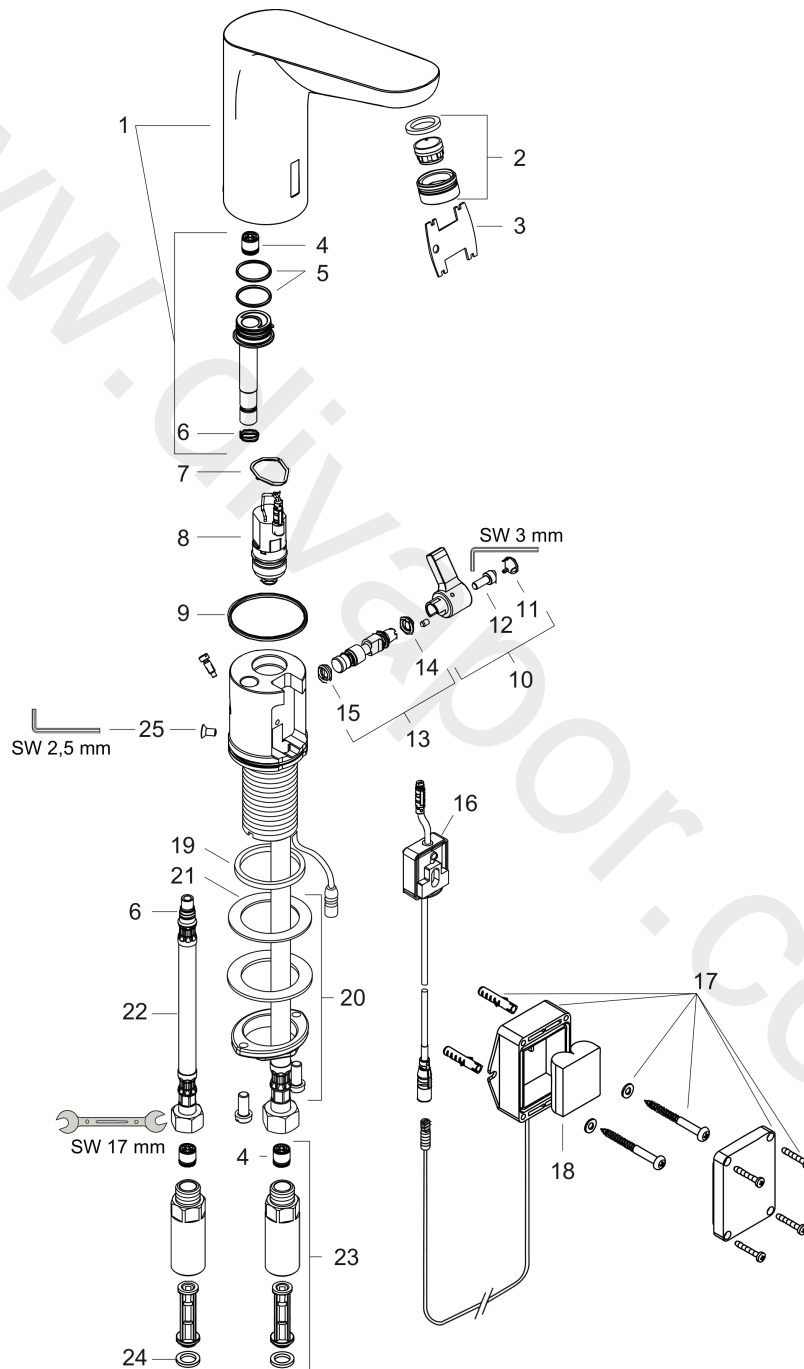

Focus

Electronic basin mixer 130 with temperature control battery operation

Surfaces: Article Number: **31171000**

Exploded Drawing

Year of production: **09/14 - 01/16**

Focus**Electronic basin mixer 130 with temperature control battery operation**Surfaces: Article Number: **31171000****Spare part list**Year of production: **09/14 - 01/16**

Pos.	Description	Article Number	Price	PU
1	mixer-hood	92309000	£ 445,00	1
2	aerator M24x1 (5 l/min)	98802000	£ 51,00	1
3	service tool	98808000	£ 16,10	1
4	non return valve DW 10	96456000	£ 9,00	1
5	O-ring 18x1,5	98231000	£ 3,30	1
6	O-ring 7x1,5	98422000	£ 3,30	1
7	O-ring 17x2	98199000	£ 3,30	1
8	solenoid valve	95654000	£ 173,00	1
9	O-ring 41x2	98212000	£ 3,30	1
10	sliding gear lever	92379000	£ 96,00	1
11	cover cap	95433000	£ 6,10	1
12	hexagon socket screw M4x10	97661000	£ 6,10	1
13	mixing shaft	92377000	£ 79,00	1
14	O-ring 6x2	98458000	£ 3,30	1
15	O-ring 5x2	98215000	£ 3,30	1
16	electronics	92346000	£ 173,00	1
17	battery box	98801000	£ 51,00	1
18	battery CR-P2 / 6V lithium	97399000	-	1
19	flat seal	98749000	£ 6,10	1
20	fixing set (Ø 32)	13961000	£ 25,00	1
21	lever collar	97548000	£ 3,30	1
22	connection hose 450 mm	92345000	£ 35,00	1
23	back flow preventor cartridge with microfilter	92297000	£ 96,00	1
24	sealing set	95581000	£ 6,10	1
25	screw	93272000	£ 3,30	1
a	fixation extension 35 mm	13898000	£ 79,00	1