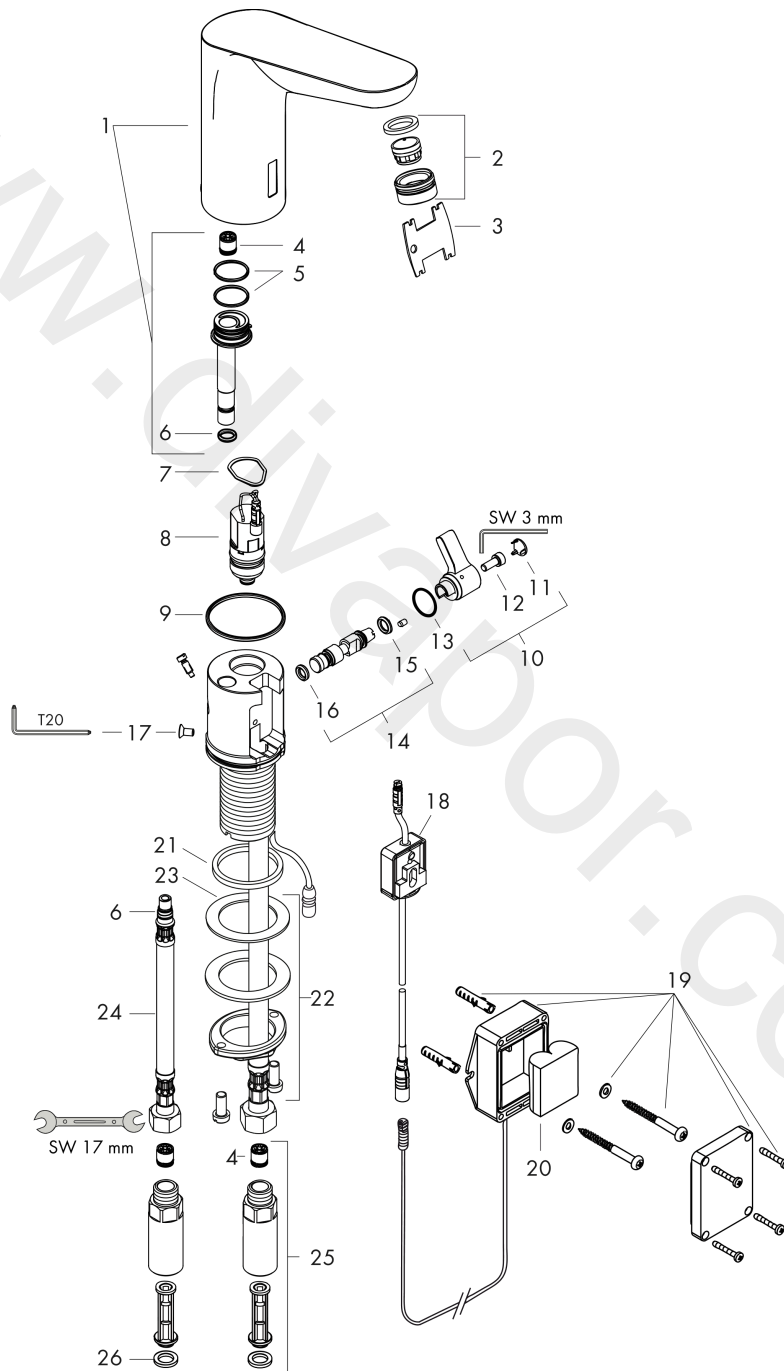

Focus

Electronic basin mixer 130 with temperature control battery operation

Surfaces: Article Number: **31171000**

Exploded Drawing

Year of production: **07/20 - 07/21**

Focus

Electronic basin mixer 130 with temperature control battery operation

Surfaces: Article Number: **31171000**

Spare part list

Year of production: **07/20 - 07/21**

Pos.	Description	Article Number	Price	PU
1	mixer-hood	92309000	£ 445,00	1
2	aerator M24x1 (5 l/min)	98802000	£ 51,00	1
3	service tool	98808000	£ 16,10	1
4	non return valve DW 10	96456000	£ 9,00	1
5	O-ring 18x1,5	98231000	£ 3,30	1
6	O-ring 7x1,5	98422000	£ 3,30	1
7	O-ring 17x2	98199000	£ 3,30	1
8	solenoid valve	95654000	£ 173,00	1
9	O-ring 41x2	98212000	£ 3,30	1
10	sliding gear lever	92379000	£ 96,00	1
11	cover cap	95433000	£ 6,10	1
12	hexagon socket screw M4x10	97661000	£ 6,10	1
13	O-ring 12x2	98214000	£ 3,30	1
14	mixing shaft	92377000	£ 79,00	1
15	O-ring 6x2	98458000	£ 3,30	1
16	O-ring 5x2	98215000	£ 3,30	1
17	screw	93272000	£ 3,30	1
18	electronics	92346000	£ 173,00	1
19	battery box	98801000	£ 51,00	1
20	battery CR-P2 / 6V lithium	97399000	-	1
21	flat seal	98749000	£ 6,10	1
22	fixing set (Ø 32)	13961000	£ 25,00	1
23	lever collar	97548000	£ 3,30	1
24	connection hose 450 mm	92345000	£ 35,00	1
25	back flow preventor cartridge with microfilter	92297000	£ 96,00	1
26	sealing set	95581000	£ 6,10	1
a	fixation extension 35 mm	13898000	£ 79,00	1