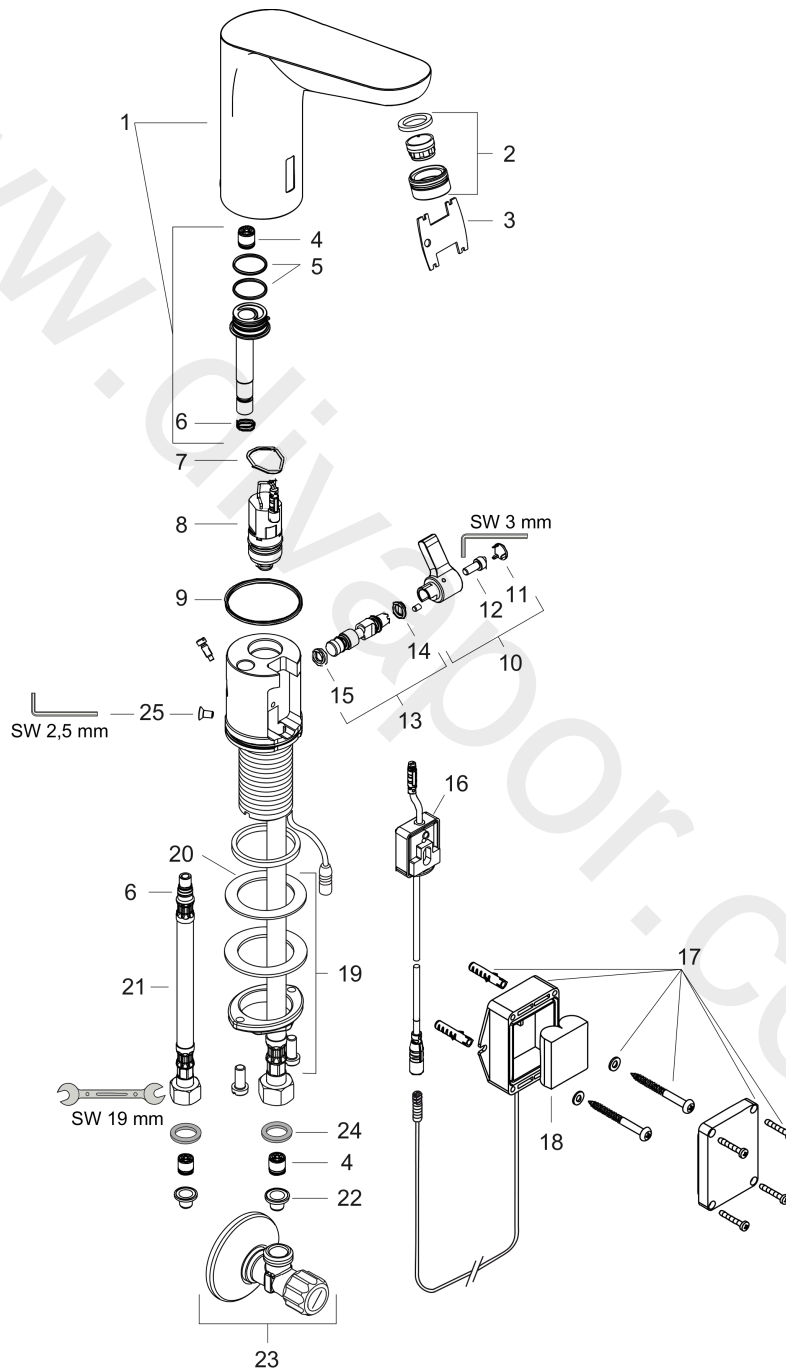

Focus

Electronic basin mixer 130 with temperature control battery operation

Surfaces: Article Number: **31171000**

Exploded Drawing

Year of production: **05/14 - 08/14**

Focus

Electronic basin mixer 130 with temperature control battery operation

Surfaces: Article Number: **31171000**

Spare part list

Year of production: **05/14 - 08/14**

| Pos. | Description | Article Number | Price | PU |
|------|-------------------------------------|----------------|----------|----|
| 1 | mixer-hood | 92309000 | £ 445,00 | 1 |
| 2 | aerator M24x1 (5 l/min) | 98802000 | £ 51,00 | 1 |
| 3 | service tool | 98808000 | £ 16,10 | 1 |
| 4 | non return valve DW 10 | 96456000 | £ 9,00 | 1 |
| 5 | O-ring 18x1,5 | 98231000 | £ 3,30 | 1 |
| 6 | O-ring 7x1,5 | 98422000 | £ 3,30 | 1 |
| 7 | O-ring 17x2 | 98199000 | £ 3,30 | 1 |
| 8 | solenoid valve | 95654000 | £ 173,00 | 1 |
| 9 | O-ring 41x2 | 98212000 | £ 3,30 | 1 |
| 10 | sliding gear lever | 92379000 | £ 96,00 | 1 |
| 11 | cover cap | 95433000 | £ 6,10 | 1 |
| 12 | hexagon socket screw M4x10 | 97661000 | £ 6,10 | 1 |
| 13 | mixing shaft | 92377000 | £ 79,00 | 1 |
| 14 | O-ring 6x2 | 98458000 | £ 3,30 | 1 |
| 15 | O-ring 5x2 | 98215000 | £ 3,30 | 1 |
| 16 | electronics | 92346000 | £ 173,00 | 1 |
| 17 | battery box | 98801000 | £ 51,00 | 1 |
| 18 | battery CR-P2 / 6V lithium | 97399000 | - | 1 |
| 19 | fixing set (Ø 32) | 13961000 | £ 25,00 | 1 |
| 20 | lever collar | 97548000 | £ 3,30 | 1 |
| 21 | connection hose 450 mm M8x0,75 G3/8 | 98809000 | £ 51,00 | 1 |
| 22 | filter packing | 95291000 | £ 13,30 | 1 |
| 23 | angle valve with microfilter | 13904000 | £ 48,00 | 1 |
| 24 | sealing set | 95581000 | £ 6,10 | 1 |
| 25 | screw | 93272000 | £ 3,30 | 1 |
| a | fixation extension 35 mm | 13898000 | £ 79,00 | 1 |