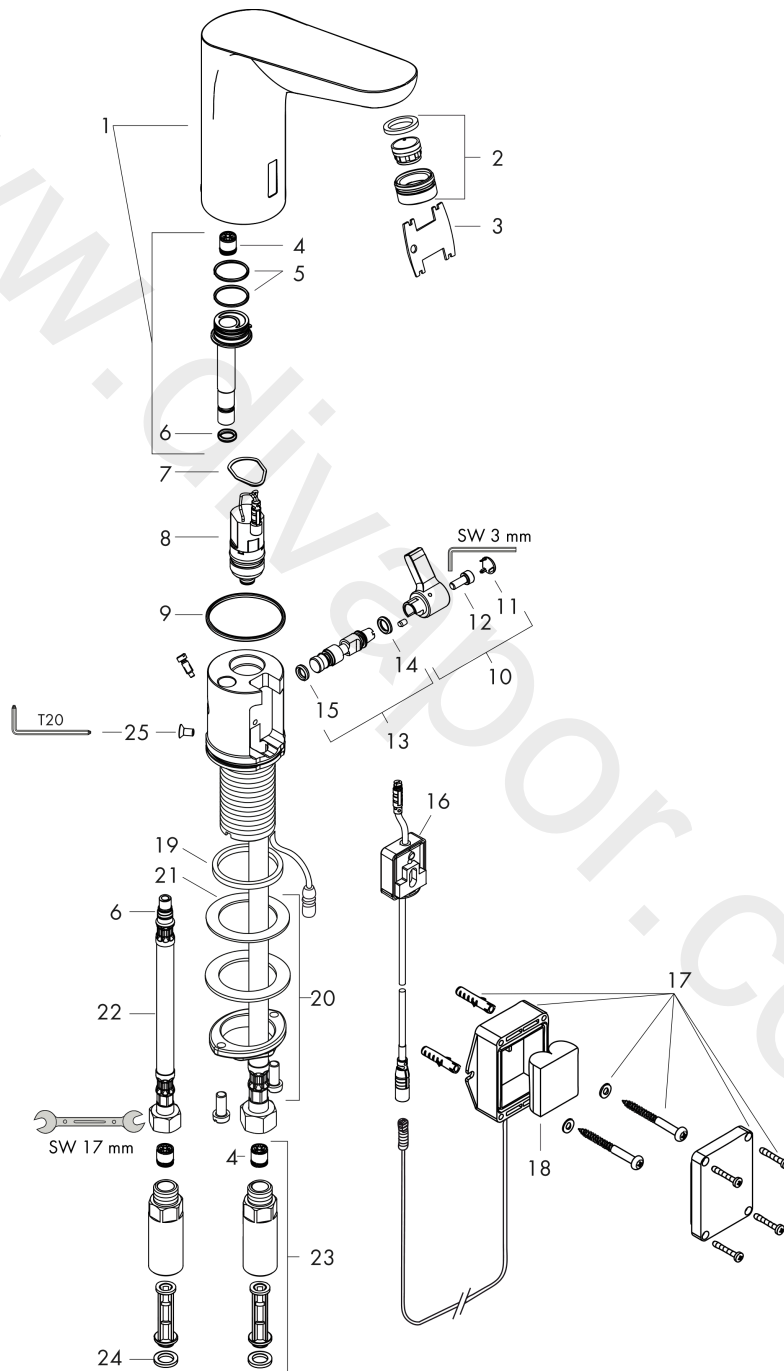

Focus

Electronic basin mixer 130 with temperature control battery operation

Surfaces: Article Number: **31171000**

Exploded Drawing

Year of production: **02/16 - 06/20**

Focus

Electronic basin mixer 130 with temperature control battery operation

Surfaces: Article Number: **31171000**

Spare part list

Year of production: **02/16 - 06/20**

Pos.	Description	Article Number	Price	PU
1	mixer-hood	92309000	£ 445,00	1
2	aerator M24x1 (5 l/min)	98802000	£ 51,00	1
3	service tool	98808000	£ 16,10	1
4	non return valve DW 10	96456000	£ 9,00	1
5	O-ring 18x1,5	98231000	£ 3,30	1
6	O-ring 7x1,5	98422000	£ 3,30	1
7	O-ring 17x2	98199000	£ 3,30	1
8	solenoid valve	95654000	£ 173,00	1
9	O-ring 41x2	98212000	£ 3,30	1
10	sliding gear lever	92379000	£ 96,00	1
11	cover cap	95433000	£ 6,10	1
12	hexagon socket screw M4x10	97661000	£ 6,10	1
13	mixing shaft	92377000	£ 79,00	1
14	O-ring 6x2	98458000	£ 3,30	1
15	O-ring 5x2	98215000	£ 3,30	1
16	electronics	92346000	£ 173,00	1
17	battery box	98801000	£ 51,00	1
18	battery CR-P2 / 6V lithium	97399000	-	1
19	flat seal	98749000	£ 6,10	1
20	fixing set (Ø 32)	13961000	£ 25,00	1
21	lever collar	97548000	£ 3,30	1
22	connection hose 450 mm	92345000	£ 35,00	1
23	back flow preventor cartridge with microfilter	92297000	£ 96,00	1
24	sealing set	95581000	£ 6,10	1
25	screw	93272000	£ 3,30	1
a	fixation extension 35 mm	13898000	£ 79,00	1