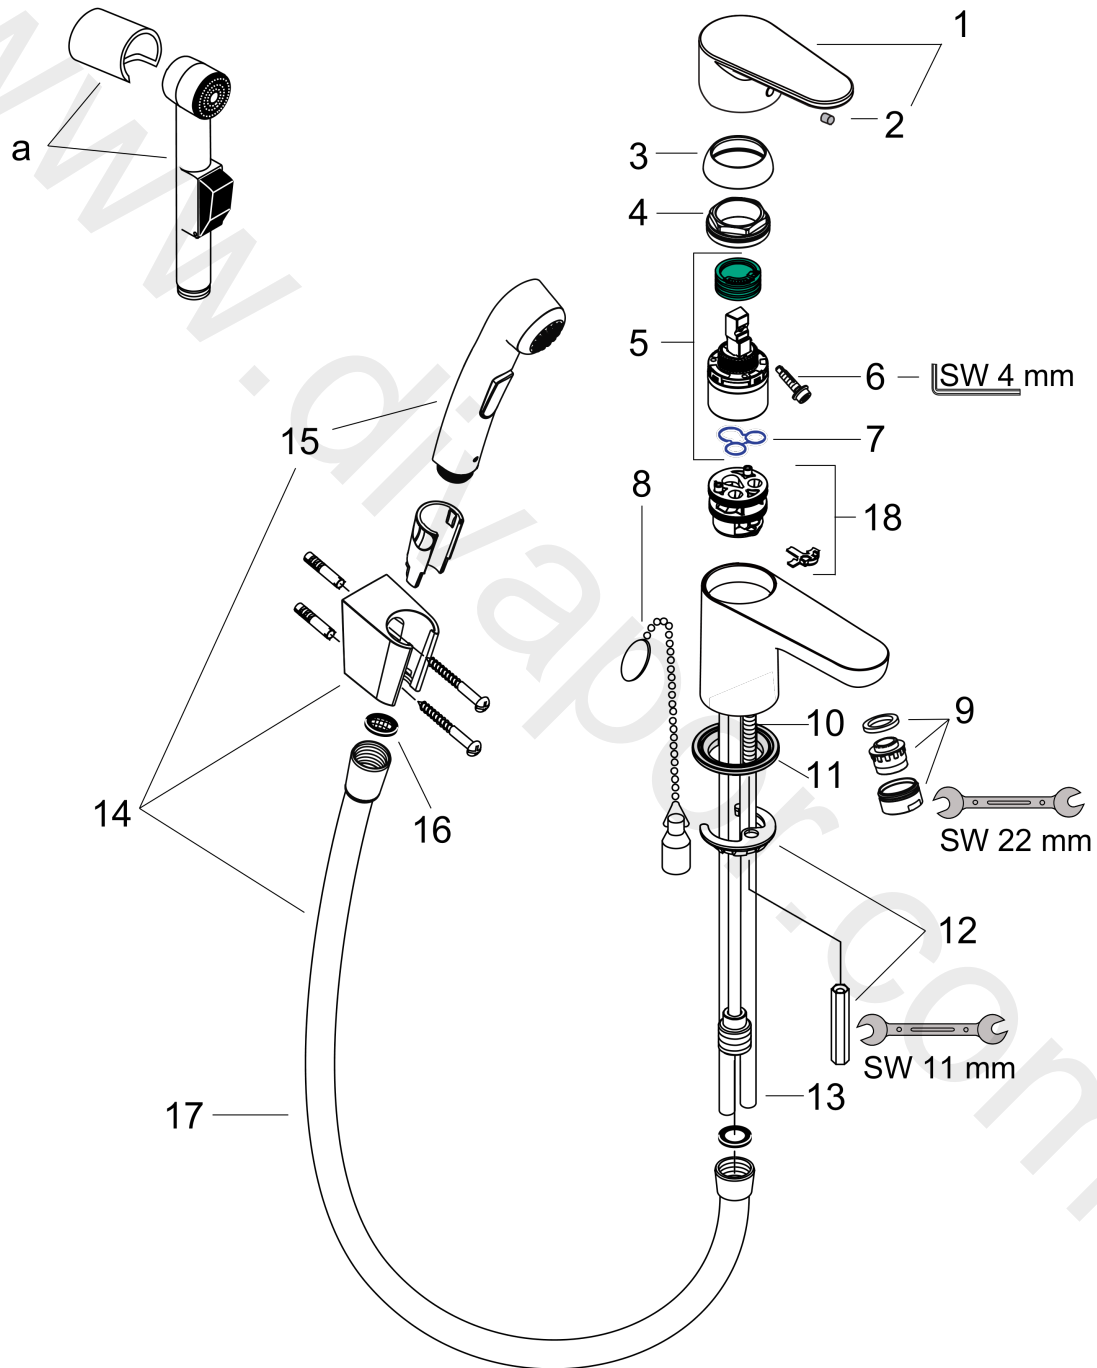

Talis E<sup>2</sup>

Bidette 1jet hand shower/ Talis E<sup>2</sup> single lever basin mixer set 1.60 m

Surfaces: Article Number: 31165000

Exploded Drawing

Year of production: 12/06 - 10/10

**Talis E<sup>2</sup>**

**Bidette 1jet hand shower/ Talis E<sup>2</sup> single lever basin mixer set 1.60 m**

Surfaces: Article Number: **31165000**

**Spare part list**

Year of production: **12/06 - 10/10**

Pos.	Description	Article Number	Price	PU
1	handle	31692000	£ 51,00	1
2	screw cover	96338000	£ 3,30	1
3	flange	97406000	£ 20,50	1
4	nut	97209000	£ 16,10	1
5	cartridge, assy	92730000	£ 35,00	1
6	locking screw for handle	95140000	£ 6,10	1
7	seal	95008000	£ 9,00	1
8	chain for plug	97109000	£ 16,10	1
9	aerator M24x1 (15 l/min)	13913000	£ 14,00	1
10	screw M8 x 68	97736000	£ 6,10	1
11	seal Ø 42	98722000	£ 6,10	1
12	fixing set	96016000	£ 35,00	1
13	supply pipe 450 mm	96638000	£ 64,00	1
14	handshower and hose	32128000	£ 110,00	1
15	handshower	96907000	£ 84,00	1
16	filter packing	94246000	£ 3,30	1
17	shower hose Isiflex'B 1,60 m	28276000	£ 38,00	1
18	adapter for cartridge	92845000	£ 16,10	1
a	handshower and hose	32128000	£ 110,00	1