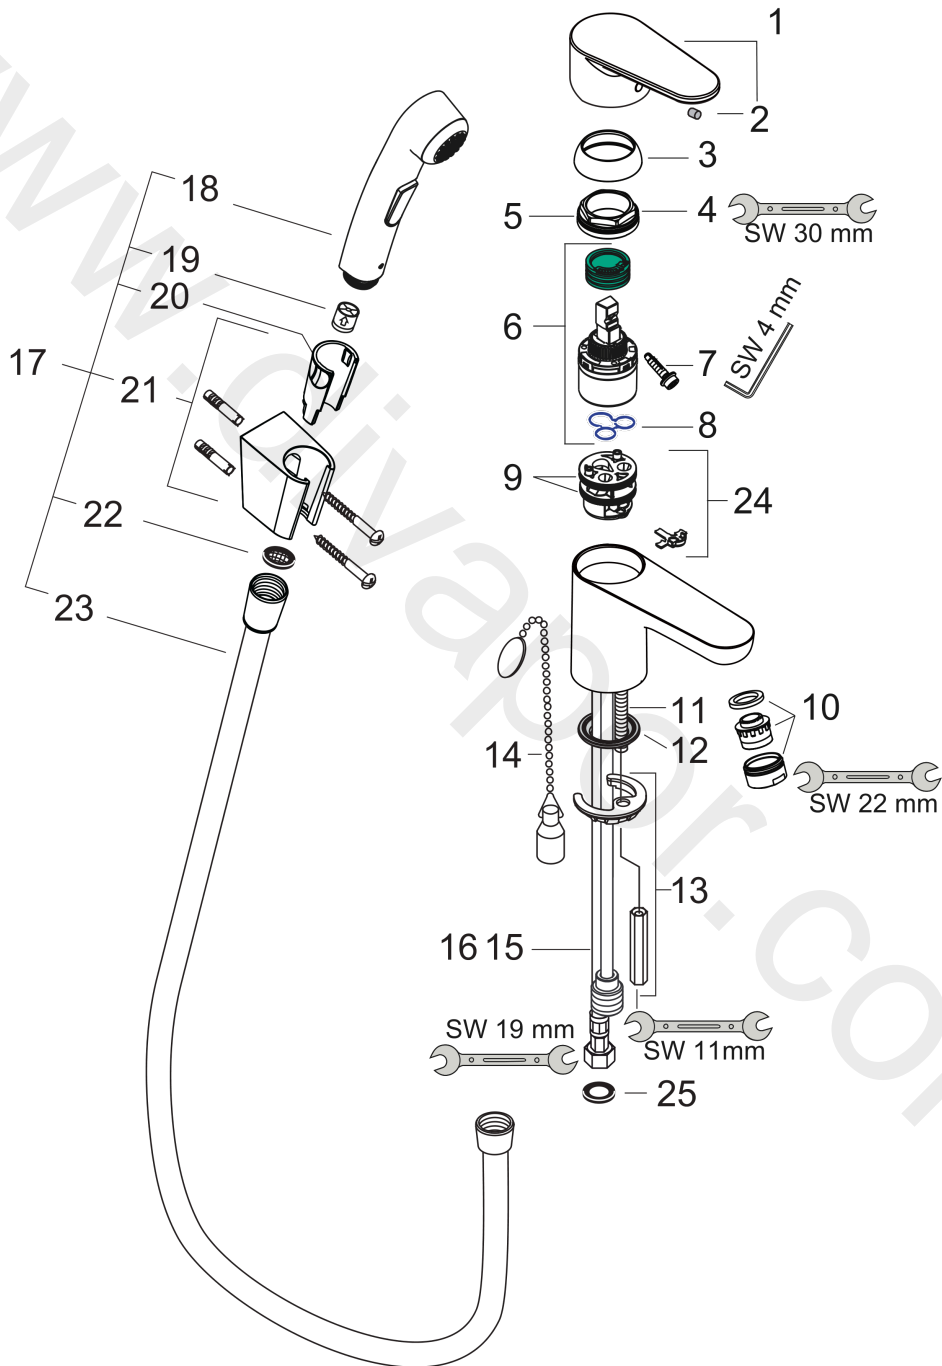

Talis E<sup>2</sup>

Bidette 1jet hand shower/ Talis E<sup>2</sup> single lever basin mixer set 1.60 m

Surfaces: Article Number: 31165000

Exploded Drawing

Year of production: 11/10 - 12/17

## Talis E<sup>2</sup>

**Bidette 1jet hand shower/ Talis E<sup>2</sup> single lever basin mixer set 1.60 m**

Surfaces: Article Number: **31165000**

### Spare part list

Year of production: **11/10 - 12/17**

Pos.	Description	Article Number	Price	PU
1	handle	31692000	£ 51,00	1
2	screw cover	96338000	£ 3,30	1
3	flange	97406000	£ 20,50	1
4	nut	97209000	£ 16,10	1
5	O-Ring 32x2	98193000	£ 3,30	1
6	cartridge, assy	92730000	£ 35,00	1
7	locking screw for handle	95140000	£ 6,10	1
8	seal	95008000	£ 9,00	1
9	O-Ring 30x2	98186000	£ 3,30	1
10	aerator M24x1 (15 l/min)	13913000	£ 14,00	1
11	screw M8 x 68	97736000	£ 6,10	1
12	seal Ø 42	98722000	£ 6,10	1
13	fixing set	96016000	£ 35,00	1
14	chain for plug	97109000	£ 16,10	1
15	connection hose 450 mm M8x0,75 G3/8	97206000	£ 35,00	1
16	O-ring 7x1,5	98422000	£ 3,30	1
17	handshower and hose	32128000	£ 110,00	1
18	handshower	96907000	£ 84,00	1
19	set of non return valves DW 15	97350000	£ 20,50	1
20	guide	98918000	£ 3,30	1
21	shower holder	28331000	£ 43,00	1
22	filter packing	94246000	£ 3,30	1
23	shower hose Isiflex'B 1,60 m	28276000	£ 38,00	1
24	adapter for cartridge	92845000	£ 16,10	1
25	sealing set	95581000	£ 6,10	1
a	service set	98964000	£ 110,00	1
b	pop up waste	94139000	£ 96,00	1