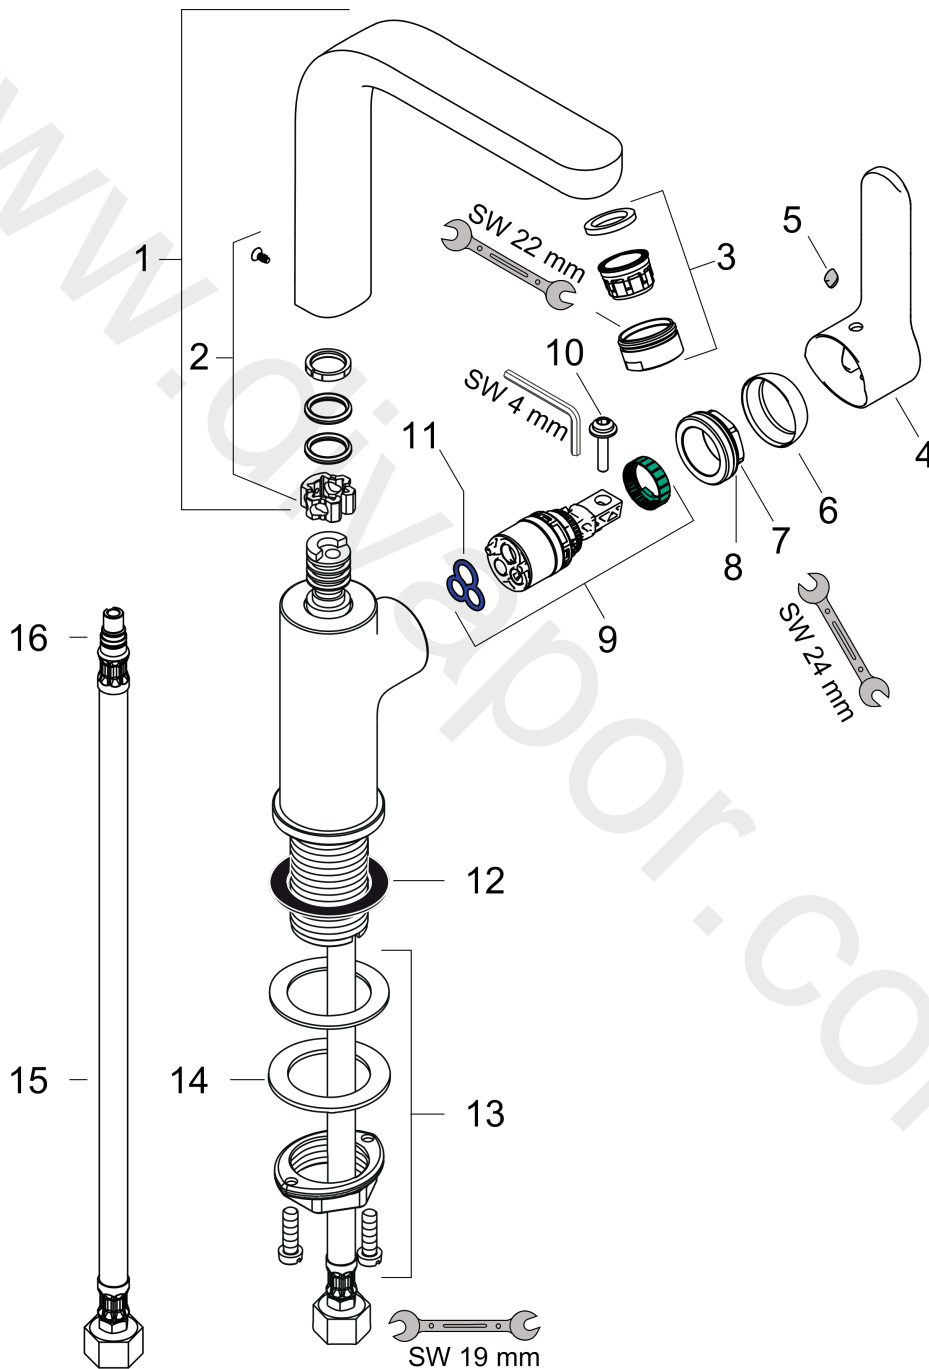

Metris Puro
Single Lever Basin Mixer DN15 swivel spout with 120° range
 Surfaces: Article Number: **31164000**

Exploded Drawing

Year of production: 04/10 - 01/13

Metris Puro
Single Lever Basin Mixer DN15 swivel spout with 120° range
 Surfaces: Article Number: **31164000**

Spare part list

Year of production: **04/10 - 01/13**

Pos.	Description	Article Number	Price	PU
1	spout cpl.	95653000	£ 173,00	1
2	sealing set	92646000	£ 20,50	1
3	aerator swivelling M24x1 (7 l/min)	95400000	£ 16,10	1
4	handle	95618000	-	1
5	screw cover	96338000	£ 3,30	1
6	flange	95493000	£ 20,50	1
7	nut	95178000	£ 43,00	1
8	O-Ring 22x2	98185000	£ 3,30	1
9	cartridge, assy	97685000	£ 64,00	1
10	locking screw for handle	95140000	£ 6,10	1
11	seal	98865000	£ 35,00	1
12	flat seal	98749000	£ 6,10	1
13	fixing set (Ø 32)	13961000	£ 25,00	1
14	lever collar	97548000	£ 3,30	1
15	connection hose 450 mm M8x0,75 G3/8	97206000	£ 35,00	1
16	O-ring 7x1,5	98422000	£ 3,30	1
a	fixation extension 35 mm	13898000	£ 79,00	1