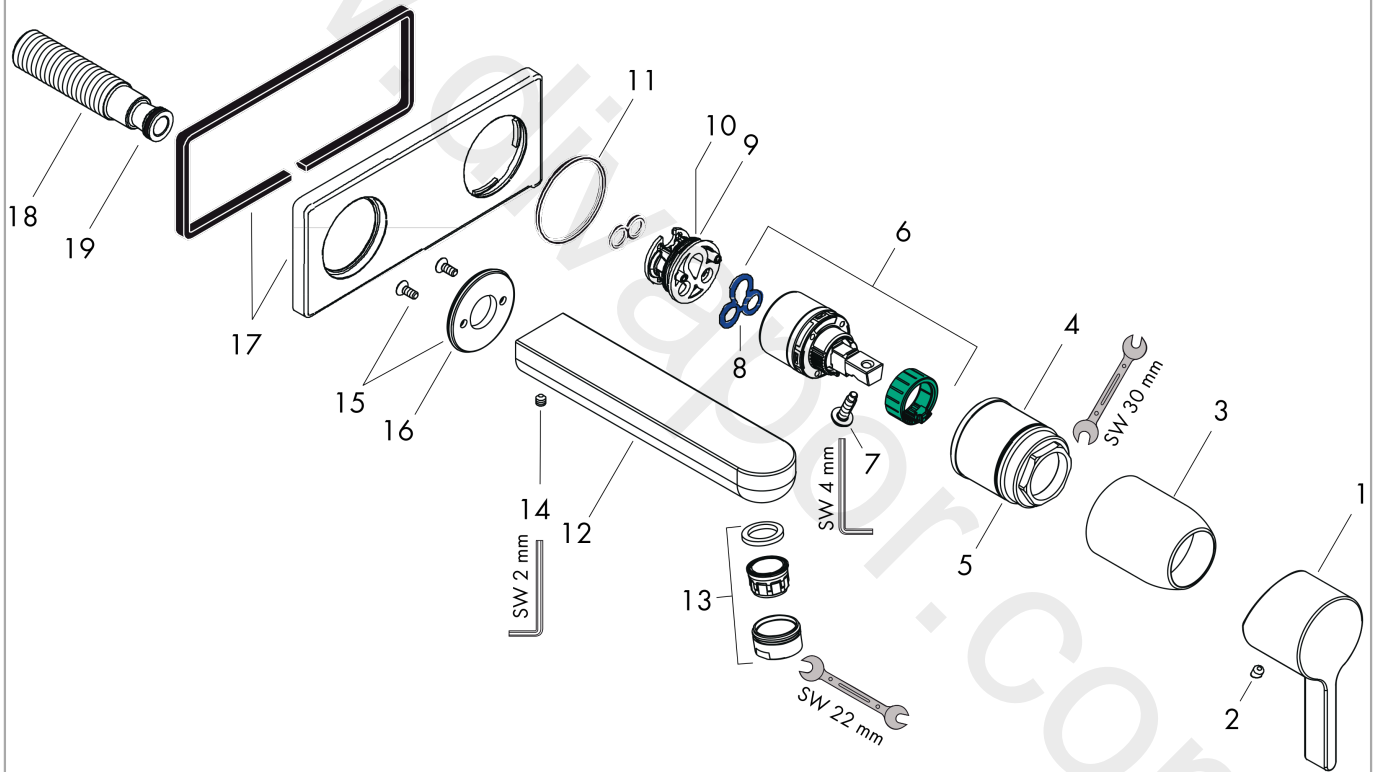

Metris S

Single lever basin mixer for concealed installation wall-mounted with spout 16,5 cm

Finish: **Chrome** Article Number: **31162000**

Description

product features

- consists of: single lever basin mixer for concealed installation wall-mounted, waste set
- projection: 165 mm
- handle variant: lever handle
- spray type: normal spray
- maximum flow rate at 3 bar: 5 l/min
- ceramic cartridge
- temperature limitation adjustable
- suitable for continuous flow water heaters
- non-closing waste set
- material waste set: metal
- connection type: basic set
- connection dimension: DN15
- handle can be positioned on the right or left, depending on the basic set installation

Installation examples

Metris S

Single lever basin mixer for concealed installation wall-mounted with spout 16,5 cm

Finish: **Chrome** Article Number: **31162000**

Exploded Drawing

Year of production: >10/10

Metris S

Single lever basin mixer for concealed installation wall-mounted with spout 16,5 cm

Finish: **Chrome** Article Number: **31162000**

Spare part list

Year of production: >10/10

Pos.	Description	Article Number	Price	PU
1	handle	31093000	£ 43,00	1
2	screw cover	96338000	£ 3,30	1
3	sleeve	98790000	£ 35,00	1
4	nut	95622000	£ 43,00	1
5	O-ring 39x1,5	98400000	£ 3,30	1
6	cartridge, assy	92730000	£ 35,00	1
7	locking screw for handle	95140000	£ 6,10	1
8	seal	95008000	£ 9,00	1
9	adapter for cartridge	95779000	£ 16,10	1
10	O-ring 26x2	98147000	£ 3,30	1
11	O-ring 43x3	98418000	£ 3,30	1
12	spout 165 mm	95639000	£ 173,00	1
13	aerator M24x1 (5 l/min)	13185000	£ 22,30	1
14	hollow set screw M5x6	94810000	£ 6,10	1
15	escutcheon	95642000	£ 16,10	1
16	O-ring 41x2	98212000	£ 3,30	1
17	escutcheon	95641000	£ 64,00	1
18	connecting thread G½	95626000	£ 43,00	1
19	O-ring 13x2	98128000	£ 3,30	1
a	base body	13622180	£ 355,00	1