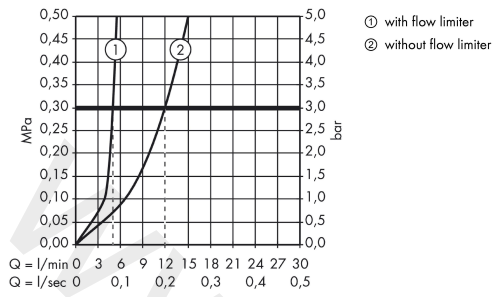

Metris S

Single lever basin mixer for concealed installation wall-mounted with spout 16,5 cm

Finish: **Chrome** Article Number: **31162000**

Flowchart

www.divapor.com