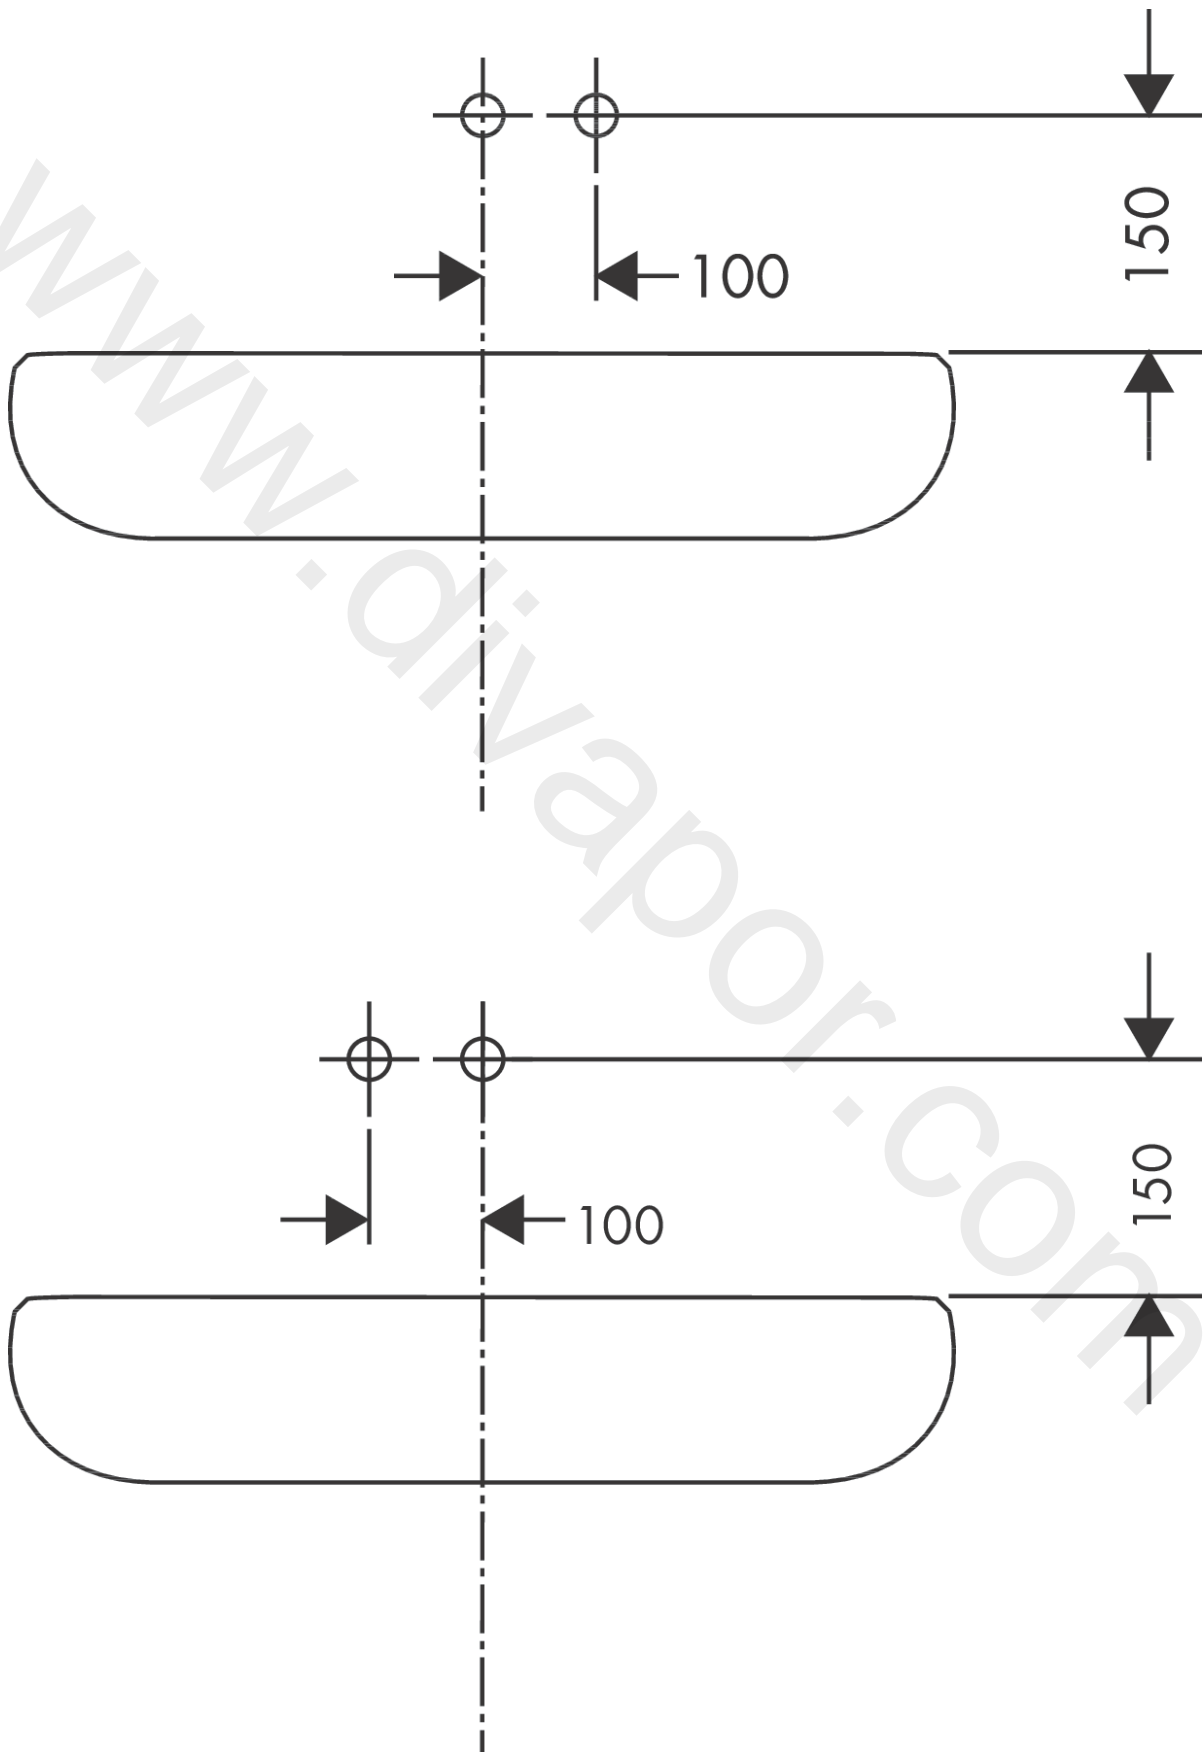

Metris S

Single lever basin mixer for concealed installation wall-mounted with spout 16,5 cm

Finish: **Chrome** Article Number: **31162000**

Description

product features

- consists of: single lever basin mixer for concealed installation wall-mounted, waste set
- projection: 165 mm
- handle variant: lever handle
- spray type: normal spray
- maximum flow rate at 3 bar: 5 l/min
- ceramic cartridge
- temperature limitation adjustable
- suitable for continuous flow water heaters
- non-closing waste set
- material waste set: metal
- connection type: basic set
- connection dimension: DN15
- handle can be positioned on the right or left, depending on the basic set installation

Article Details

Price excl. VAT

370,83 £

Technology

Product image

Scale drawing

Metris S

Single lever basin mixer for concealed installation wall-mounted with spout 16,5 cm

Finish: **Chrome** Article Number: **31162000**

Flowchart

www.divapor.com

Metris S

Single lever basin mixer for concealed installation wall-mounted with spout 16,5 cm

Finish: **Chrome** Article Number: **31162000**

Installation examples

Metris S

Single lever basin mixer for concealed installation wall-mounted with spout 16,5 cm

Finish: **Chrome** Article Number: **31162000**

Exploded Drawing

Year of production: >10/10