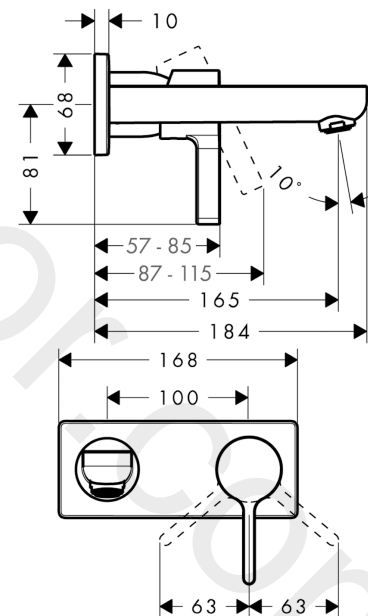

Metris S

Single lever basin mixer for concealed installation wall-mounted with spout 16,5 cm

Finish: **Chrome** Article Number: **31162000**

Description

product features

- consists of: single lever basin mixer for concealed installation wall-mounted, waste set
- projection: 165 mm
- handle variant: lever handle
- spray type: normal spray
- maximum flow rate at 3 bar: 5 l/min
- ceramic cartridge
- temperature limitation adjustable
- suitable for continuous flow water heaters
- non-closing waste set
- material waste set: metal
- connection type: basic set
- connection dimension: DN15
- handle can be positioned on the right or left, depending on the basic set installation

Article Details

Price excl. VAT

370,83 £

Technology

Product image

Scale drawing

Metris S

Single lever basin mixer for concealed installation wall-mounted with spout 16,5 cm

Finish: **Chrome** Article Number: **31162000**

Flowchart

www.divapor.com

Metris S

Single lever basin mixer for concealed installation wall-mounted with spout 16,5 cm

Finish: **Chrome** Article Number: **31162000**

Installation examples

Metris S

Single lever basin mixer for concealed installation wall-mounted with spout 16,5 cm

Finish: **Chrome** Article Number: **31162000**

Exploded Drawing

Year of production: >10/10