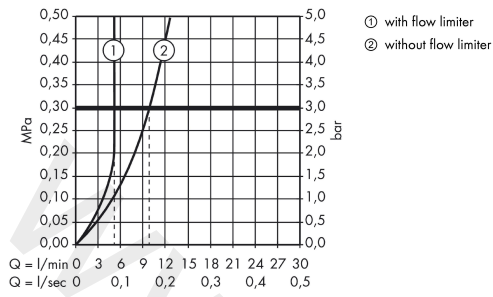

Metris S

Single lever basin mixer 230 with swivel spout and push-open waste set

Finish: **Chrome** Article Number: **31161000**

Flowchart

www.divapor.com