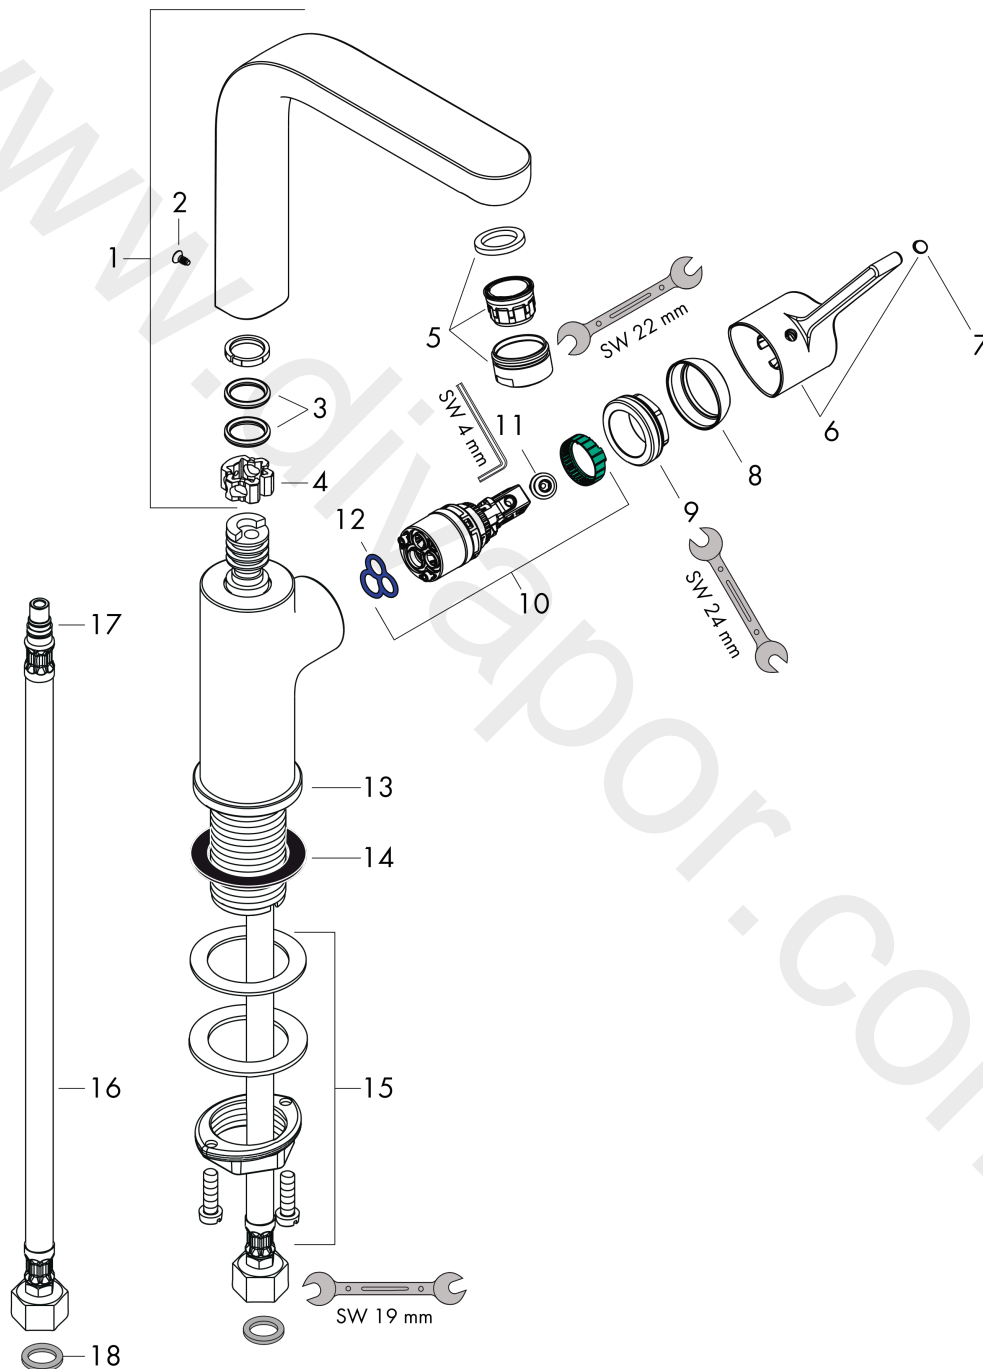

Metris S

Single lever basin mixer 230 with swivel spout and push-open waste set

Finish: **Chrome** Article Number: **31161000**

Description

product features

- consists of: single lever basin mixer, waste set
- ComfortZone 230
- projection: 138 mm
- spout height: 226 mm
- handle variant: lever handle
- swivel range 120°
- spray type: normal spray
- maximum flow rate at 3 bar: 5 l/min
- ceramic cartridge
- temperature limitation adjustable
- suitable for continuous flow water heaters
- push-open waste set G 1¼
- material waste set: metal
- connection type: G ¾ connections
- connection dimension: DN15
- handle position on the side: bottom-side at the base body (not suitable for wash bowls)

Single lever basin mixer 230 with swivel spout and push-open waste set

Finish: **Chrome** Article Number: **31161000**

Flowchart

www.divapor.com

Metris S

Single lever basin mixer 230 with swivel spout and push-open waste set

Finish: **Chrome** Article Number: **31161000**

Exploded Drawing

Year of production: >04/10

Metris S**Single lever basin mixer 230 with swivel spout and push-open waste set**Finish: **Chrome** Article Number: **31161000****Spare part list**

Year of production: >04/10

Pos.	Description	Article Number	Price	PU
1	spout cpl.	95653000	£ 173,00	1
2	screw	97662000	£ 9,00	1
3	O-Ring 14x2,5	98189000	£ 3,30	1
4	axialring	97558000	£ 3,30	1
5	aerator M24x1 (5 l/min)	13185000	£ 22,30	1
6	handle	95652000	£ 43,00	1
7	screw cover	96338000	£ 3,30	1
8	flange	95493000	£ 20,50	1
9	nut	95178000	£ 43,00	1
10	cartridge, assy	97685000	£ 64,00	1
11	locking screw for handle	95140000	£ 6,10	1
12	seal	98865000	£ 35,00	1
13	escutcheon Ø 46 mm	95268000	£ 25,00	1
14	flat seal	98749000	£ 6,10	1
15	fixing set (Ø 32)	13961000	£ 25,00	1
16	connection hose 450 mm M8x0,75 G3/8	97206000	£ 35,00	1
17	O-ring 7x1,5	98422000	£ 3,30	1
18	sealing set	95581000	£ 6,10	1
a	push-open waste set	50100000	£ 78,00	1
b	fixation extension 35 mm	13898000	£ 79,00	1