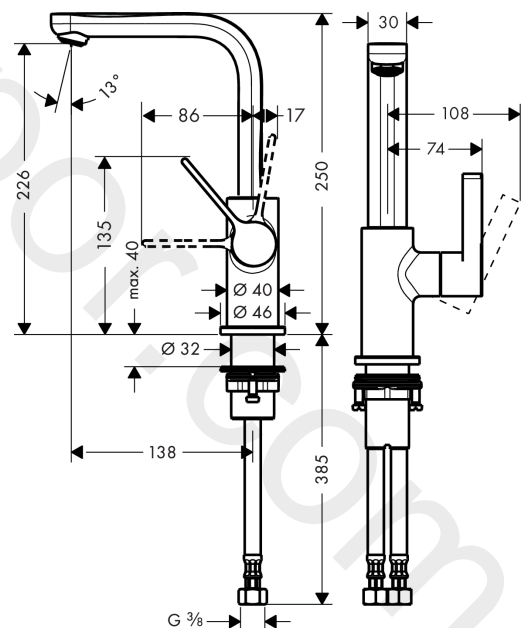

Scale drawing