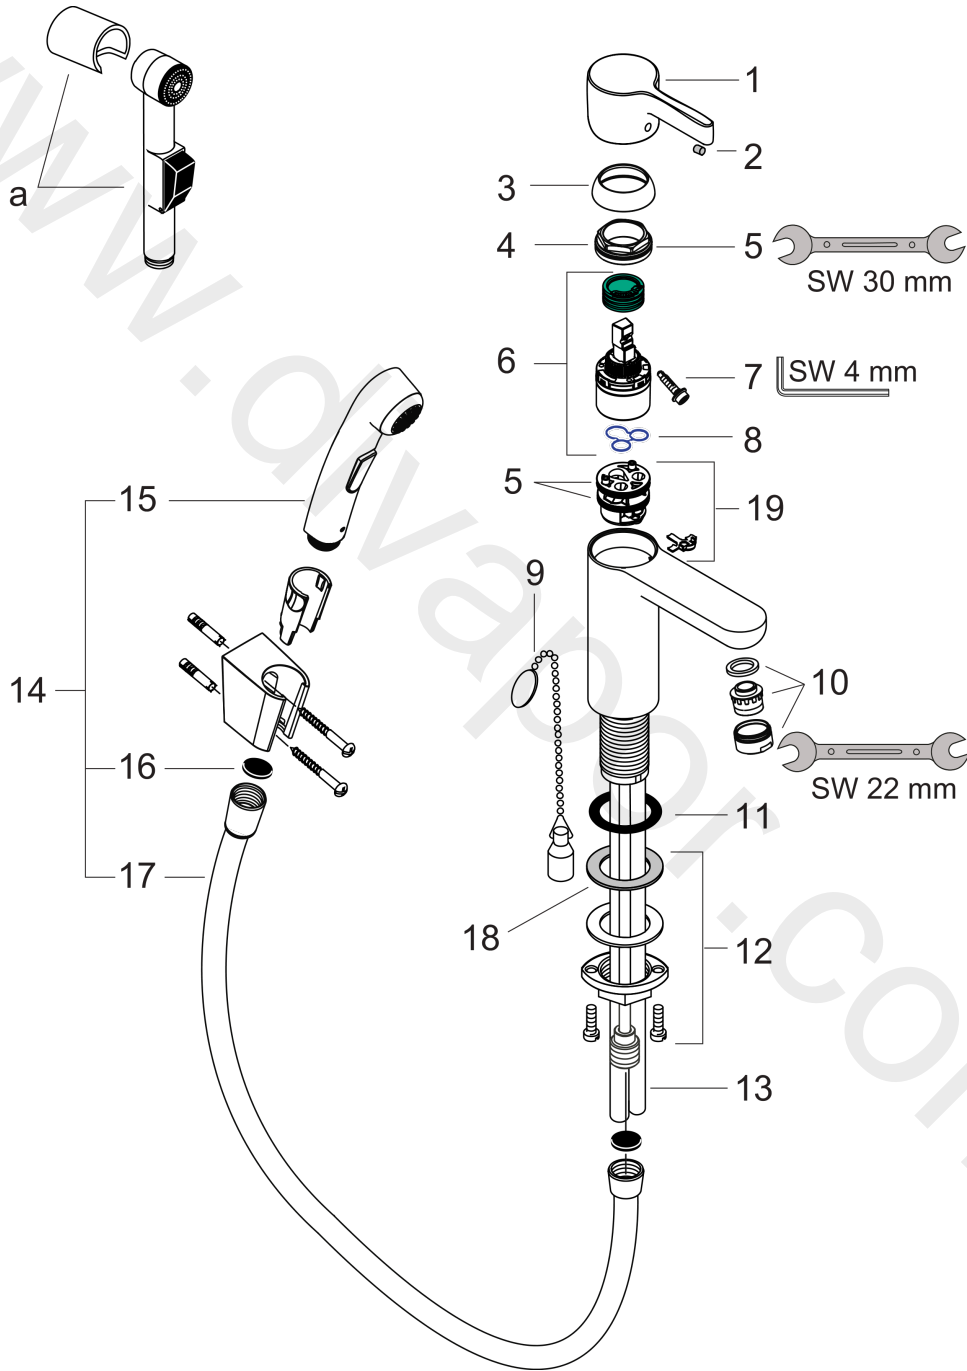

Metris S

Single lever basin mixer with bidette hand shower and shower hose 160 cm

Surfaces: Article Number: 31160000

Exploded Drawing

Year of production: 06/05 - 04/09

Metris S

Single lever basin mixer with bidette hand shower and shower hose 160 cm

Surfaces: Article Number: **31160000**

Spare part list

Year of production: **06/05 - 04/09**

Pos.	Description	Article Number	Price	PU
1	handle	31093000	£ 43,00	1
2	screw cover	96338000	£ 3,30	1
3	flange	97406000	£ 20,50	1
4	nut	97209000	£ 16,10	1
5	O-Ring 30x2	98186000	£ 3,30	1
6	cartridge, assy	92730000	£ 35,00	1
7	locking screw for handle	96059000	£ 9,00	1
8	seal	95008000	£ 9,00	1
9	chain for plug	97109000	£ 16,10	1
10	aerator M24x1 (15 l/min)	13913000	£ 14,00	1
11	flat seal	98749000	£ 6,10	1
12	fixing set (Ø 32)	13961000	£ 25,00	1
13	supply pipe 450 mm	96638000	£ 64,00	1
14	handshower and hose	32128000	£ 110,00	1
15	handshower	96907000	£ 84,00	1
16	filter packing	94246000	£ 3,30	1
17	shower hose Isiflex'B 1,60 m	28276000	£ 38,00	1
18	lever collar	97548000	£ 3,30	1
19	adapter for cartridge	92845000	£ 16,10	1
a	handshower and hose	32128000	£ 110,00	1
b	pop up waste	94139000	£ 96,00	1
c	fixation extension 35 mm	13898000	£ 79,00	1