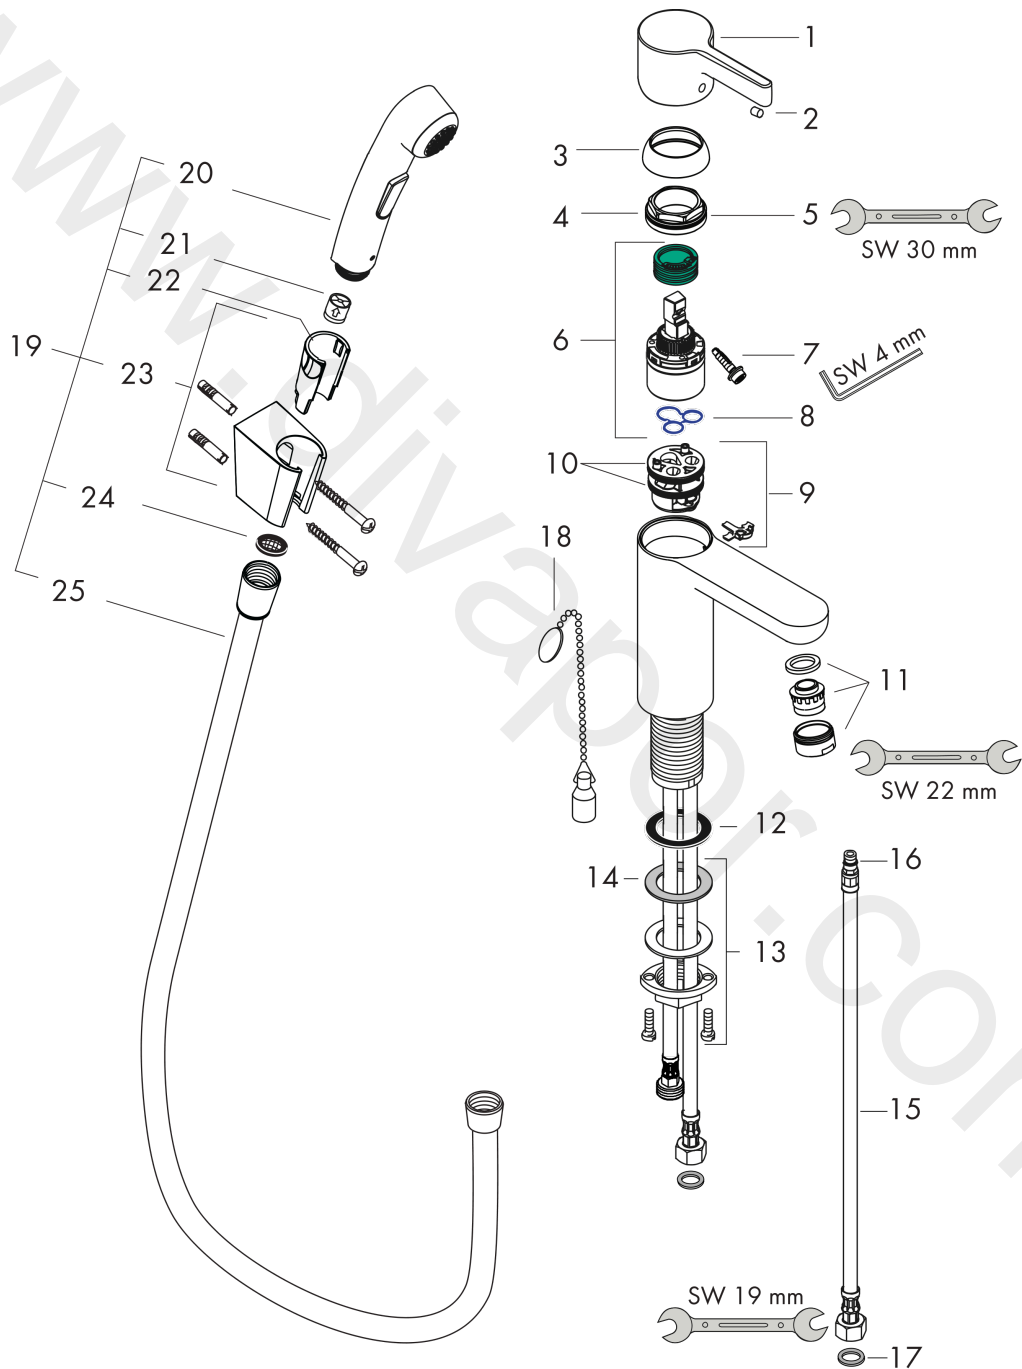

Metris S

Single lever basin mixer with bidette hand shower and shower hose 160 cm

Surfaces: Article Number: 31160000

Exploded Drawing

Year of production: 05/09 - 09/17

Metris S**Single lever basin mixer with bidette hand shower and shower hose 160 cm**Surfaces: Article Number: **31160000****Spare part list**Year of production: **05/09 - 09/17**

Pos.	Description	Article Number	Price	PU
1	handle	31093000	£ 43,00	1
2	screw cover	96338000	£ 3,30	1
3	flange	97406000	£ 20,50	1
4	nut	97209000	£ 16,10	1
5	O-Ring 32x2	98193000	£ 3,30	1
6	cartridge, assy	92730000	£ 35,00	1
7	locking screw for handle	95140000	£ 6,10	1
8	seal	95008000	£ 9,00	1
9	adapter for cartridge	92845000	£ 16,10	1
10	O-Ring 30x2	98186000	£ 3,30	1
11	aerator M24x1 (15 l/min)	13913000	£ 14,00	1
12	flat seal	98749000	£ 6,10	1
13	fixing set (Ø 32)	13961000	£ 25,00	1
14	lever collar	97548000	£ 3,30	1
15	connection hose 450 mm M8x0,75 G3/8	97206000	£ 35,00	1
16	O-ring 7x1,5	98422000	£ 3,30	1
17	sealing set	95581000	£ 6,10	1
18	chain for plug	97109000	£ 16,10	1
19	handshower and hose	32128000	£ 110,00	1
20	handshower	96907000	£ 84,00	1
21	set of non return valves DW 15	97350000	£ 20,50	1
22	guide	98918000	£ 3,30	1
23	shower holder	28331000	£ 43,00	1
24	filter packing	94246000	£ 3,30	1
25	shower hose Isiflex'B 1,60 m	28276000	£ 38,00	1
a	pop up waste	94139000	£ 96,00	1
b	fixation extension 35 mm	13898000	£ 79,00	1