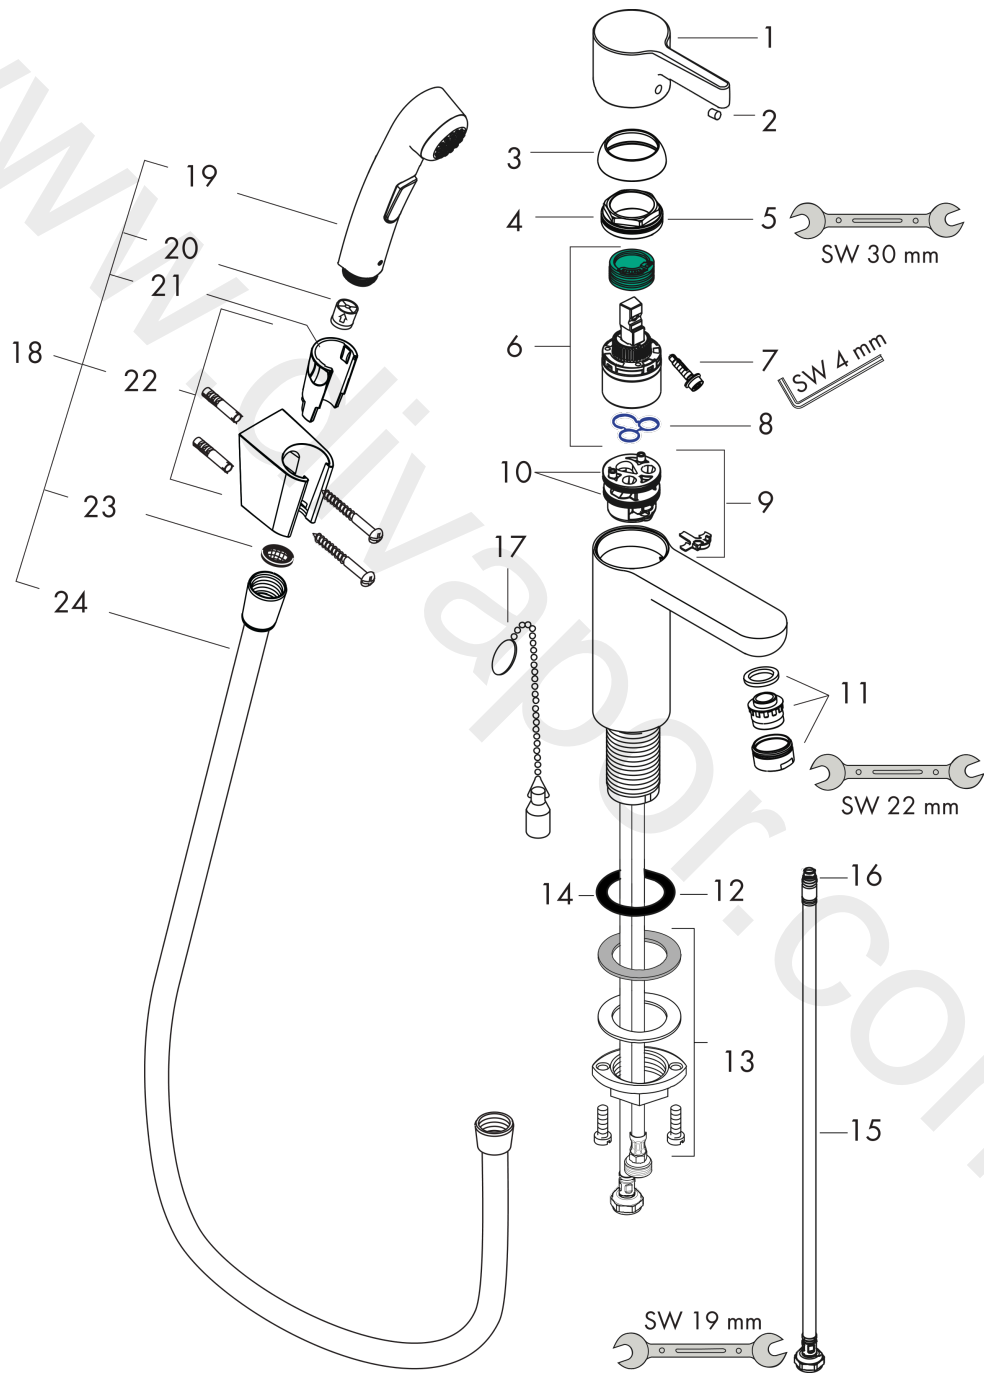

Metris S

Single lever basin mixer with bidette hand shower and shower hose 160 cm

Finish: **Chrome** Article Number: **31160000**

Exploded Drawing

Year of production: >10/17

Metris S

Single lever basin mixer with bidette hand shower and shower hose 160 cm

Finish: **Chrome** Article Number: **31160000**

Spare part list

Year of production: >10/17

Pos.	Description	Article Number	Price	PU
1	handle	31093000	£ 43,00	1
2	screw cover	96338000	£ 3,30	1
3	flange	97406000	£ 20,50	1
4	nut	97209000	£ 16,10	1
5	O-Ring 32x2	98193000	£ 3,30	1
6	cartridge, assy	92730000	£ 35,00	1
7	locking screw for handle	95140000	£ 6,10	1
8	seal	95008000	£ 9,00	1
9	adapter for cartridge	92845000	£ 16,10	1
10	O-Ring 30x2	98186000	£ 3,30	1
11	aerator M24x1 (15 l/min)	13913000	£ 14,00	1
12	flat seal	98749000	£ 6,10	1
13	fixing set (Ø 32)	13961000	£ 25,00	1
14	lever collar	97548000	£ 3,30	1
15	connection hose 450 mm M8x0,75 G3/8	97206000	£ 35,00	1
16	O-ring 7x1,5	98422000	£ 3,30	1
17	chain for plug	97109000	£ 16,10	1
18	handshower and hose	32128000	£ 110,00	1
19	handshower	96907000	£ 84,00	1
20	set of non return valves DW 15	97350000	£ 20,50	1
21	guide	98918000	£ 3,30	1
22	shower holder	28331000	£ 43,00	1
23	filter packing	94246000	£ 3,30	1
24	shower hose Isiflex'B 1,60 m	28276000	£ 38,00	1
a	pop up waste	94139000	£ 96,00	1
b	fixation extension 35 mm	13898000	£ 79,00	1