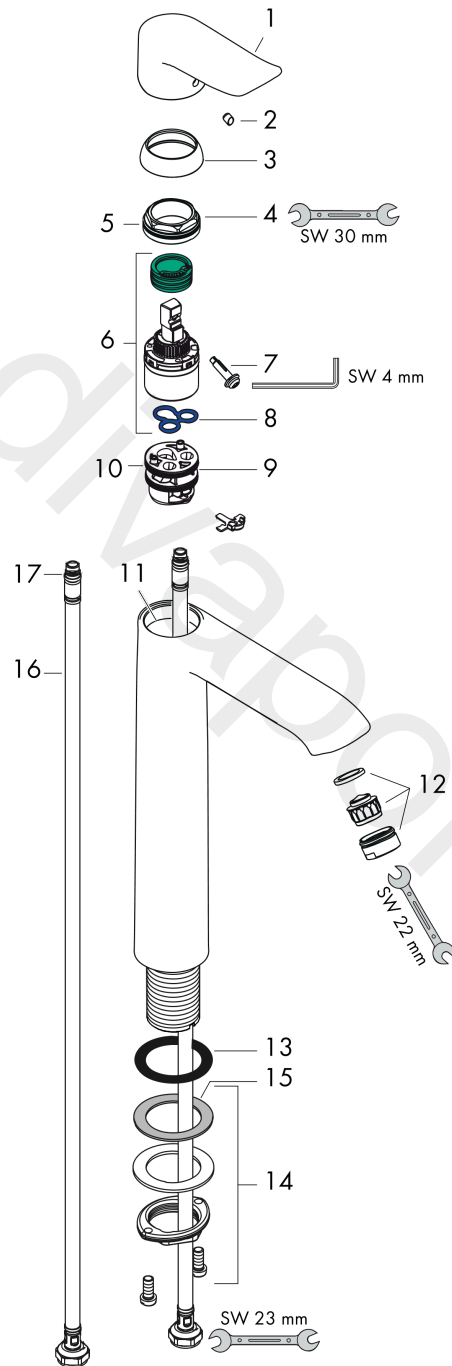

**Metris**

**Single lever basin mixer 260 for wash bowls without waste set 2 ticks**

Finish: **Chrome** Article Number: **31153009**

**Exploded Drawing**

Year of production: >04/20

**Metris****Single lever basin mixer 260 for wash bowls without waste set 2 ticks**Finish: **Chrome** Article Number: **31153009****Spare part list**

Year of production: &gt;04/20

Pos.	Description	Article Number	Price	PU
1	handle	95519000	£ 43,00	1
2	screw cover	96338000	£ 3,30	1
3	flange	97406000	£ 20,50	1
4	nut	97209000	£ 16,10	1
5	O-Ring 32x2	98193000	£ 3,30	1
6	cartridge, assy	95646000	£ 96,00	1
7	locking screw for handle	95140000	£ 6,10	1
8	seal	95008000	£ 9,00	1
9	adapter for cartridge	98750000	£ 13,30	1
10	O-Ring 30x2	98186000	£ 3,30	1
11	O-ring 35x2	92604000	£ 6,10	1
12	aerator M24x1	98453000	£ 20,50	1
13	flat seal	98749000	£ 6,10	1
14	fixing set (Ø 32)	13961000	£ 25,00	1
15	lever collar	97548000	£ 3,30	1
16	connection hose 900 mm M8x0,75 G½	97489000	£ 35,00	1
17	O-ring 7x1,5	98422000	£ 3,30	1