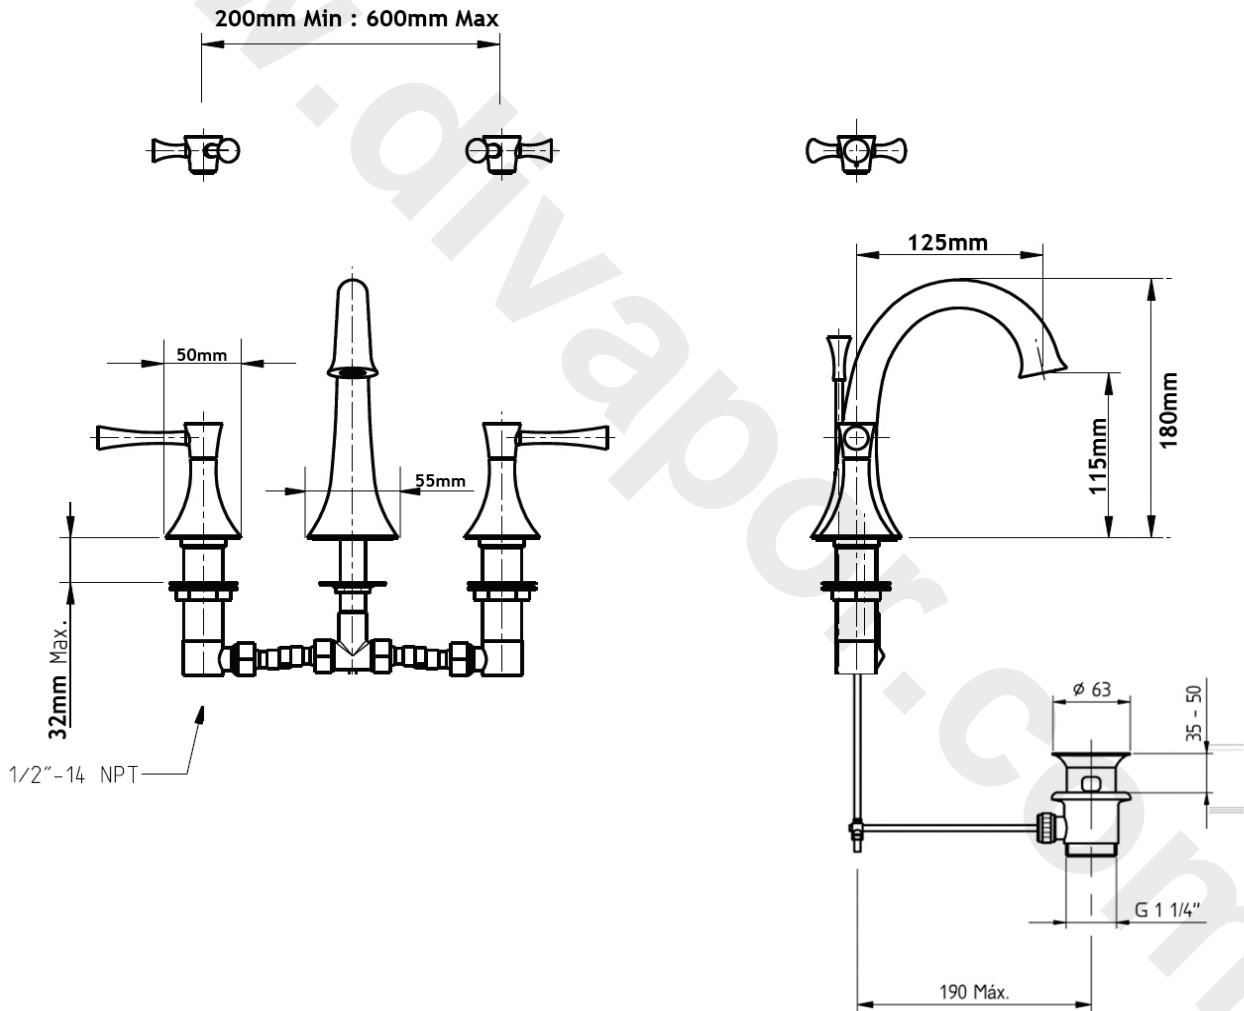

# TECHNICAL DRAWING

## Brookhaven 3h Basin Mixer

Code: 31141MW.W  
31140MW.W

**CIFIAL** 

**CIFIAL UK LTD**  
7 Faraday Court, Park Farm Ind Est  
Wellingborough, Northants NN8 6XY  
Tel: 01933 402008 Fax: 01933 402063  
Email: sales@cifial.co.uk  
Website: www.cifial.co.uk

1	'T' piece	1
2	Spline Extension	2
3	Brass Washer	1
4	Washer	1
5	Washer	2
6	Aerator Assembly	1
7	Spout	1
8	Complete waste system	1
9	Flexible Hose	2
10	Lift Rod	1
12	Pop-up Waste Knob	1
13	Nipple	1
14	'o' ring	1
15	'o' ring	1
16	Grub Screw	2
17	Lock nut 3/8"	1
18	Cross Handle Assembly	2
20	Lever Assembly	2
22	Handle Set Screw	2
23	Bell Crown	2
24	Valve Body - cold	1
25	Valve Body - hot	1