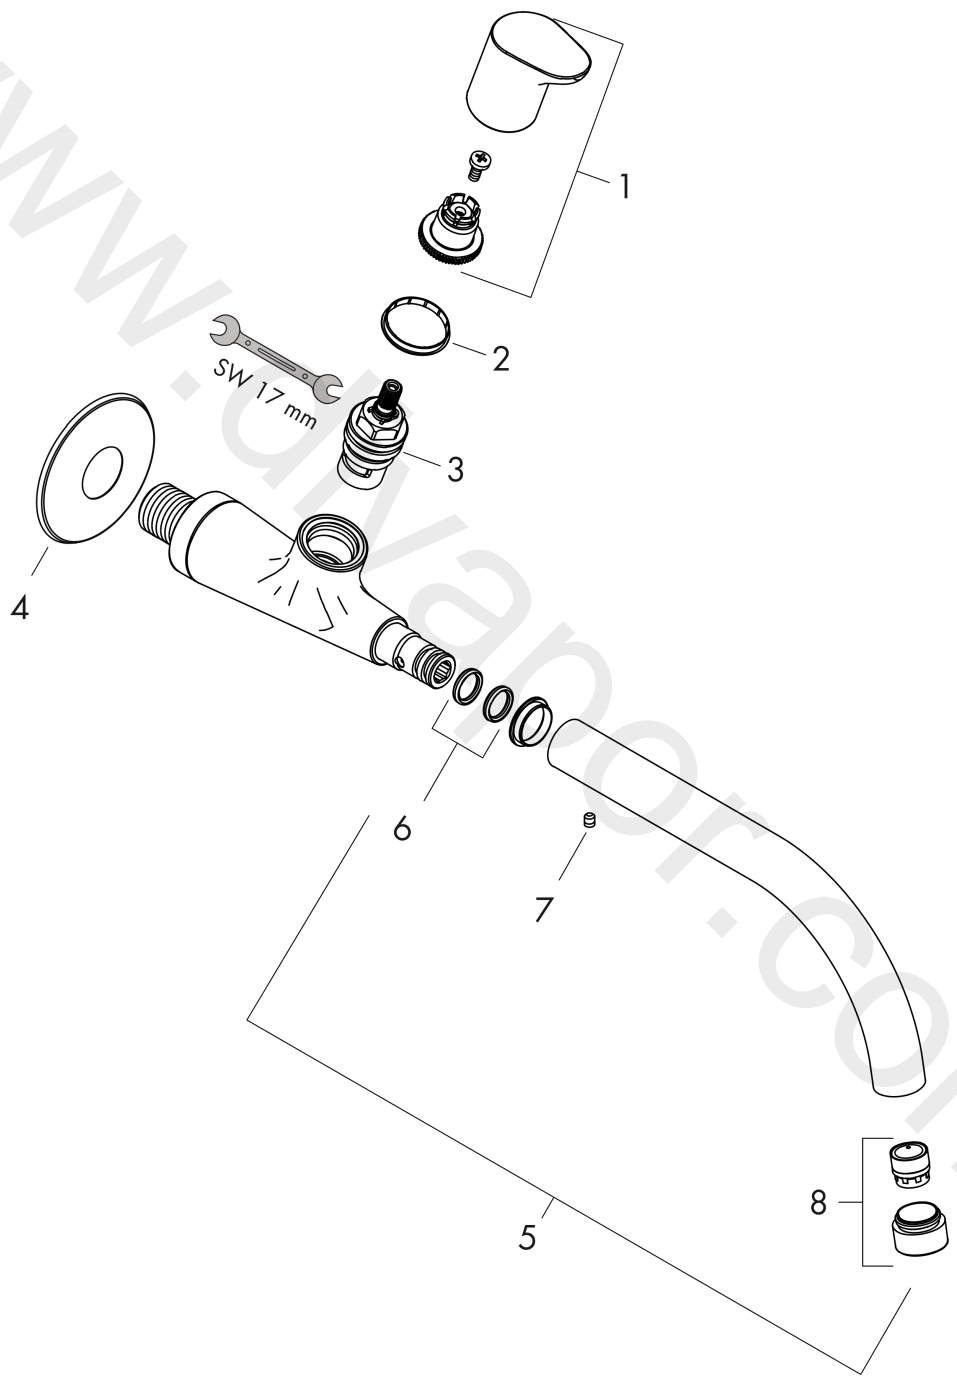

**Focus**

**Tap wall-mounted without waste set**

Surfaces: Article Number: **31131000**

**Exploded Drawing**

Year of production: **05/12 - 04/14**

**Focus****Tap wall-mounted without waste set**Surfaces: Article Number: **31131000****Spare part list**Year of production: **05/12 - 04/14**

Pos.	Description	Article Number	Price	PU
1	handle	95938000	-	1
2	set of color-rings cold / hot water	96319000	£ 9,00	1
3	shut off unit right closing	94009000	£ 43,00	1
4	escutcheon	97734000	£ 9,00	1
5	spout cpl.	95940000	£ 137,00	1
6	O-ring 11x2	98127000	£ 3,30	1
7	hollow set screw M4x5	92846000	£ 13,30	1
8	aerator M18x1 (5 l/min)	95387000	£ 43,00	1