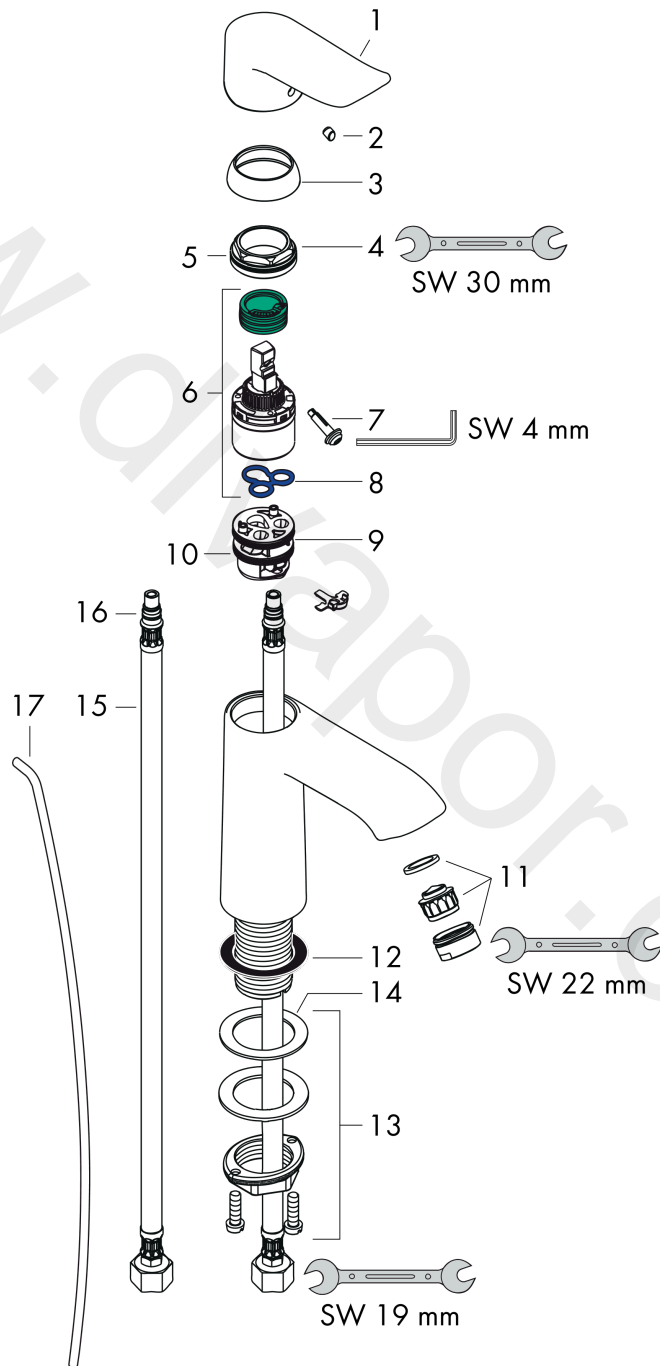

**Metris**

**Single lever basin mixer 110 CoolStart with pop-up waste set**

Surfaces: Article Number: **31121000**

**Exploded Drawing**

Year of production: **07/12 - 03/17**

### Single lever basin mixer 110 CoolStart with pop-up waste set

Surfaces: Article Number: **31121000**

## Spare part list

Year of production: 07/12 - 03/17

Pos.	Description	Article Number	Price	PU
1	handle	98338000	£ 64,00	1
2	screw cover	96338000	£ 3,30	1
3	flange	97406000	£ 20,50	1
4	nut	97209000	£ 16,10	1
5	O-Ring 32x2	98193000	£ 3,30	1
6	cartridge, assy	92730000	£ 35,00	1
7	locking screw for handle	95140000	£ 6,10	1
8	seal	95008000	£ 9,00	1
9	adapter for cartridge	98324000	£ 16,10	1
10	O-Ring 30x2	98186000	£ 3,30	1
11	aerator M24x1 (5 l/min)	13185000	£ 22,30	1
12	flat seal	98749000	£ 6,10	1
13	fixing set (Ø 32)	13961000	£ 25,00	1
14	lever collar	97548000	£ 3,30	1
15	connection hose 450 mm M8x0,75 G3/8	97206000	£ 35,00	1
16	O-ring 7x1,5	98422000	£ 3,30	1
17	pull rod	96657000	£ 13,30	1
a	pop up waste	94139000	£ 96,00	1
b	fixation extension 35 mm	13898000	£ 79,00	1