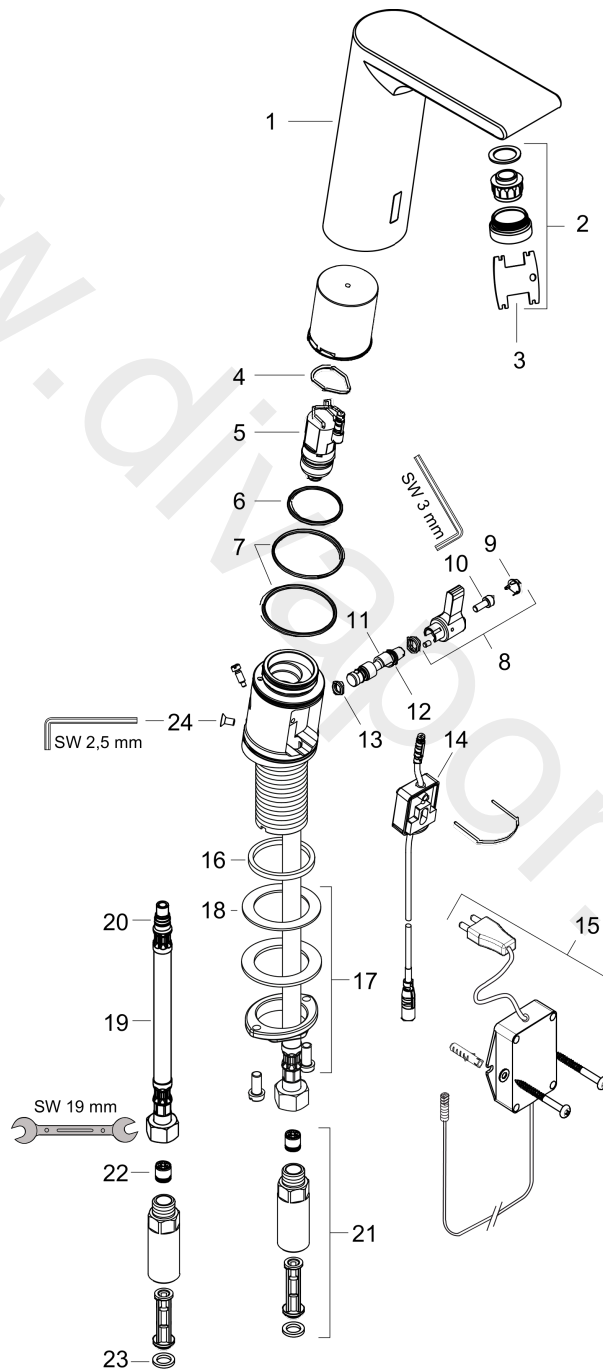

Metris S

Electronic basin mixer with temperature control mains connection 230 V

Surfaces: Article Number: **31102000**

Exploded Drawing

Year of production: **09/14 - 01/16**

Metris S**Electronic basin mixer with temperature control mains connection 230 V**Surfaces: Article Number: **31102000****Spare part list**Year of production: **09/14 - 01/16**

Pos.	Description	Article Number	Price	PU
1	mixer-hood	92307000	£ 445,00	1
2	aerator M24x1 (5 l/min)	98802000	£ 51,00	1
3	service tool	98808000	£ 16,10	1
4	O-ring 17x2	98199000	£ 3,30	1
5	solenoid valve	95654000	£ 173,00	1
6	O-ring 31x2	98204000	£ 6,10	1
7	O-ring 41x2	98212000	£ 3,30	1
8	sliding gear lever	92379000	£ 96,00	1
9	cover cap	95433000	£ 6,10	1
10	hexagon socket screw M4x10	97661000	£ 6,10	1
11	mixing shaft	92377000	£ 79,00	1
12	O-ring 6x2	98458000	£ 3,30	1
13	O-ring 5x2	98215000	£ 3,30	1
14	electronics	92346000	£ 173,00	1
15	transformer	98800000	£ 173,00	1
16	flat seal	98749000	£ 6,10	1
17	fixing set (Ø 32)	13961000	£ 25,00	1
18	lever collar	97548000	£ 3,30	1
19	connection hose 450 mm	92345000	£ 35,00	1
20	O-ring 7x1,5	98422000	£ 3,30	1
21	back flow preventor cartridge with microfilter	92297000	£ 96,00	1
22	non return valve DW 10	96456000	£ 9,00	1
23	sealing set	95581000	£ 6,10	1
24	screw	93272000	£ 3,30	1
a	fixation extension 35 mm	13898000	£ 79,00	1