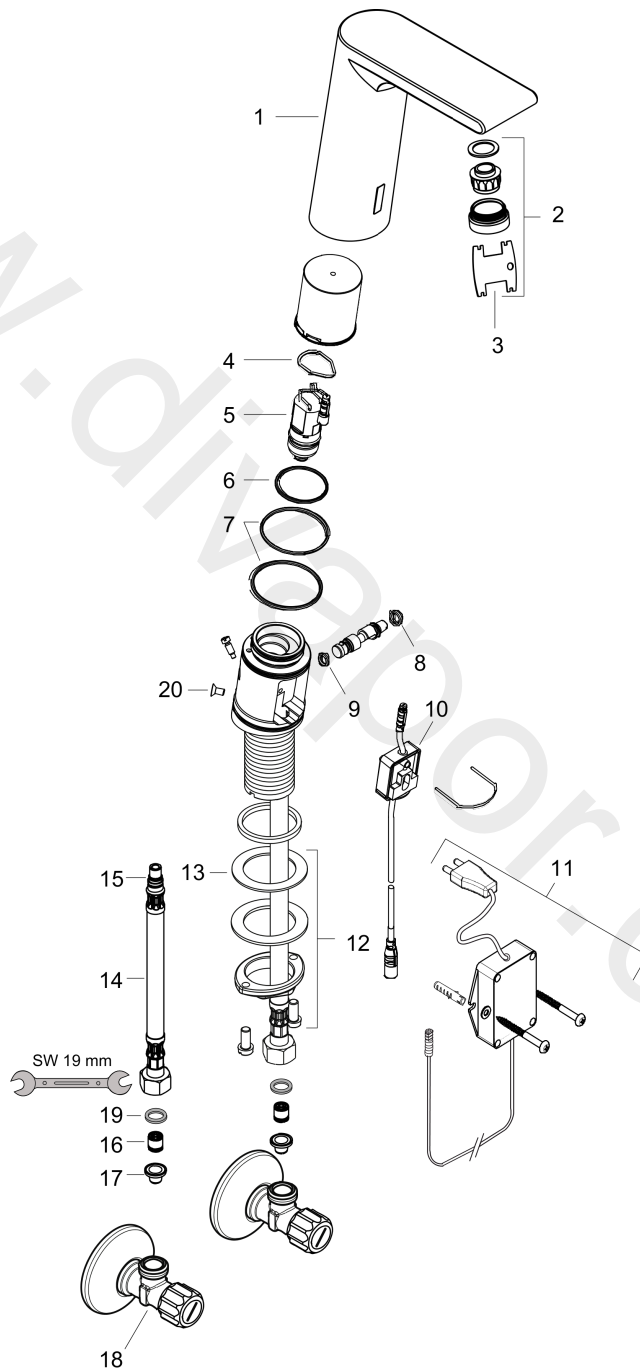

Metris S

Electronic basin mixer with temperature pre-adjustment mains connection 230 V

Surfaces: Article Number: **31103000**

Exploded Drawing

Year of production: **05/14 - 08/14**

Metris S**Electronic basin mixer with temperature pre-adjustment mains connection 230 V**Surfaces: Article Number: **31103000****Spare part list**Year of production: **05/14 - 08/14**

Pos.	Description	Article Number	Price	PU
1	mixer-hood	92308000	£ 445,00	1
2	aerator M24x1 (5 l/min)	98802000	£ 51,00	1
3	service tool	98808000	£ 16,10	1
4	O-ring 17x2	98199000	£ 3,30	1
5	solenoid valve	95654000	£ 173,00	1
6	O-ring 31x2	98204000	£ 6,10	1
7	O-ring 41x2	98212000	£ 3,30	1
8	O-ring 6x2	98458000	£ 3,30	1
9	O-ring 5x2	98215000	£ 3,30	1
10	electronics	92346000	£ 173,00	1
11	transformer	98800000	£ 173,00	1
12	fixing set (Ø 32)	13961000	£ 25,00	1
13	lever collar	97548000	£ 3,30	1
14	connection hose 450 mm M8x0,75 G3/8	98809000	£ 51,00	1
15	O-ring 7x1,5	98422000	£ 3,30	1
16	non return valve DW 10	96456000	£ 9,00	1
17	filter packing	95291000	£ 13,30	1
18	angle valve with microfilter	13904000	£ 48,00	1
19	sealing set	95581000	£ 6,10	1
20	screw	93272000	£ 3,30	1
a	fixation extension 35 mm	13898000	£ 79,00	1