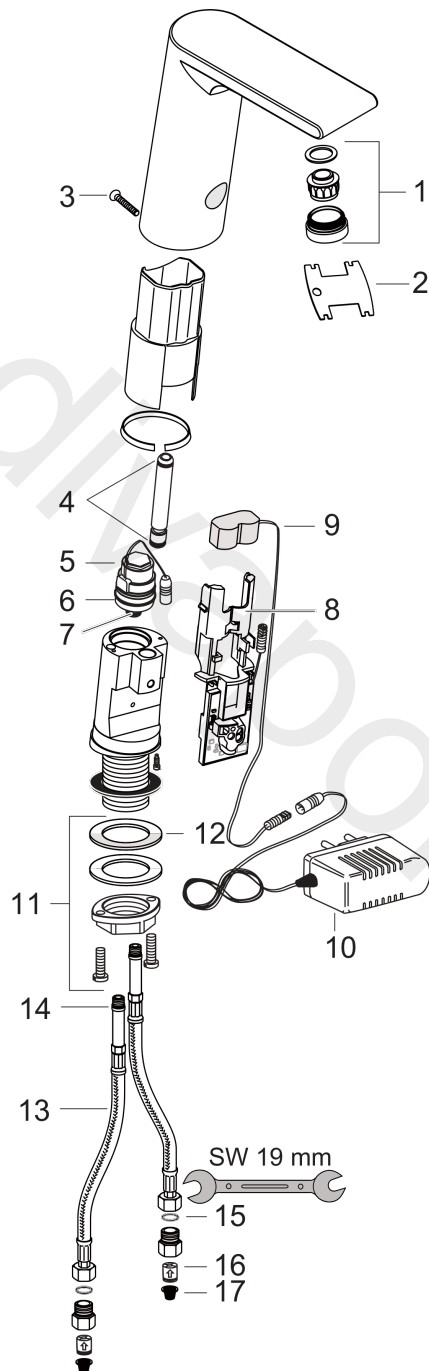

Metris S

Electronic basin mixer with temperature pre-adjustment mains connection 230 V

Surfaces: Article Number: **31103000**

Exploded Drawing

Year of production: **04/06 - 06/07**

Metris S**Electronic basin mixer with temperature pre-adjustment mains connection 230 V**Surfaces: Article Number: **31103000****Spare part list**Year of production: **04/06 - 06/07**

Pos.	Description	Article Number	Price	PU
1	aerator M24x1 (5 l/min)	98802000	£ 51,00	1
2	service tool	98808000	£ 16,10	1
3	screw	95180000	£ 20,50	1
4	O-ring 8x2	98112000	£ 3,30	1
5	solenoid valve 9 V	98854000	£ 224,00	1
6	O-ring 26x1,5	98390000	£ 3,30	1
7	O-ring 8x1,5	98423000	£ 3,30	1
8	electronics	96905000	£ 370,00	1
9	AC adapter	97690000	£ 79,00	1
10	transformer	97689000	£ 110,00	1
11	fixing set (Ø 32)	13961000	£ 25,00	1
12	lever collar	97548000	£ 3,30	1
13	connection hose 450 mm M8x0,75 G3/8	98809000	£ 51,00	1
14	O-ring 7x1,5	98422000	£ 3,30	1
15	sealing set	95581000	£ 6,10	1
16	back flow preventor cartridge	96906000	£ 35,00	1
17	filter packing	95291000	£ 13,30	1
a	angle valve with microfilter	13904000	£ 48,00	1
b	fixation extension 35 mm	13898000	£ 79,00	1
c	screw	93272000	£ 3,30	1