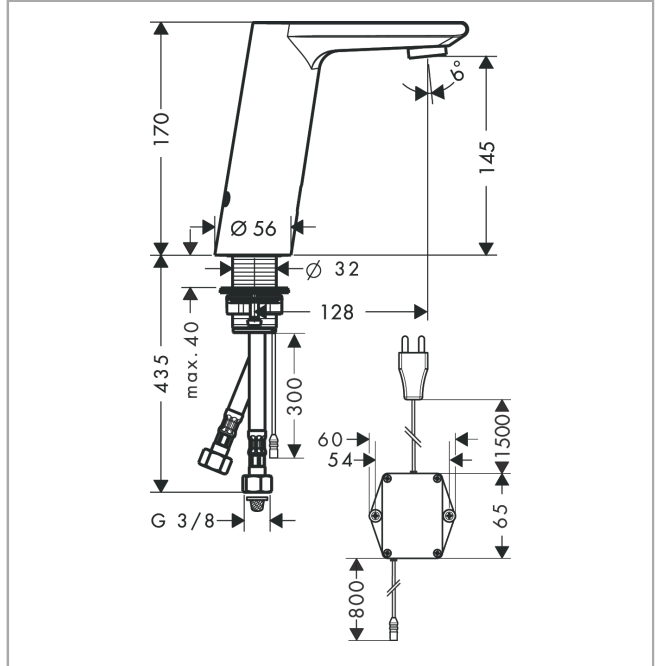

### Certificates / Sustainability

**Metris S**

Electronic basin mixer with temperature control mains connection 230 V

Finish: **Chrome** Article Number: **31102000**

**Product image**

**Scale drawing**

**Flowchart**

Year of production: &gt;10/21

Pos.	Description	Article Number	Price	PU
1	mixer-hood	92307000	£ 445,00	1
2	aerator M24x1 (5 l/min)	92372000	£ 20,50	1
3	O-ring 17x2	98199000	£ 3,30	1
4	solenoid valve	95654000	£ 173,00	1
5	O-ring 31x2	98204000	£ 6,10	1
6	O-ring 41x2	98212000	£ 3,30	1
7	sliding gear lever	92379000	£ 96,00	1
8	cover cap	95433000	£ 6,10	1
9	hexagon socket screw M4x10	97661000	£ 6,10	1
10	O-ring 12x2	98214000	£ 3,30	1
11	mixing shaft	92377000	£ 79,00	1
12	O-ring 6x2	98458000	£ 3,30	1
13	O-ring 5x2	98215000	£ 3,30	1
14	screw	93272000	£ 3,30	1
15	electronics	92346000	£ 173,00	1
16	transformer	98800000	£ 173,00	1
17	flat seal	98749000	£ 6,10	1
18	fixing set (Ø 32)	13961000	£ 25,00	1
19	lever collar	97548000	£ 3,30	1
20	connection hose 450 mm M8x0,75 G3/8	95141000	£ 35,00	1
21	O-ring 8x1,5	98423000	£ 3,30	1
22	non return valve DW 10	96456000	£ 9,00	1
23	filter packing	95291000	£ 13,30	1
a	fixation extension 35 mm	13898000	£ 79,00	1