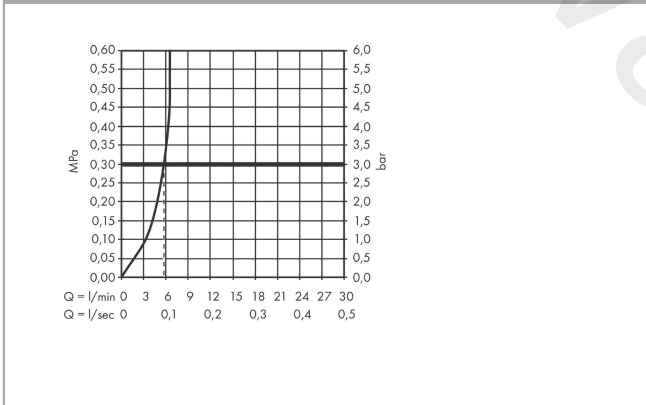

### Certificates / Sustainability

**Metris S**

Electronic basin mixer with temperature control mains connection 230 V

Finish: **Chrome** Article Number: **31102000**

**Product image**

**Scale drawing**

**Flowchart**