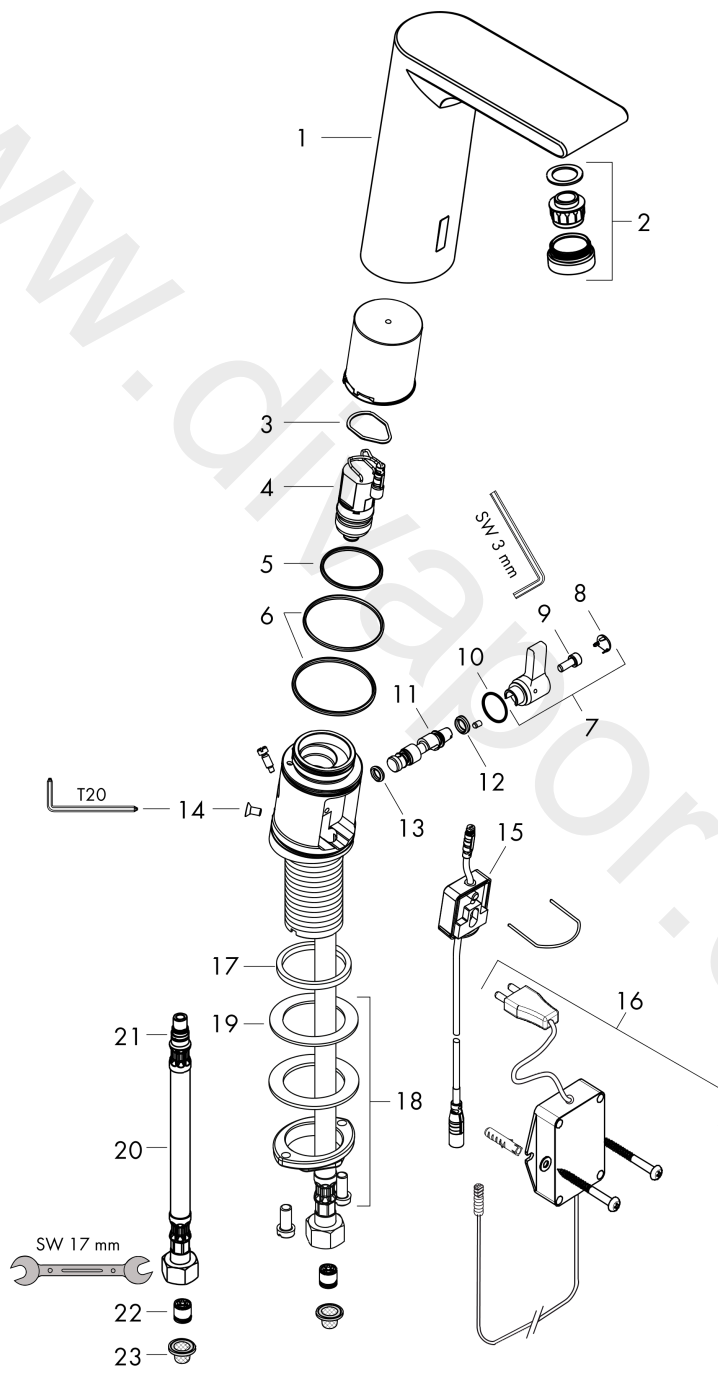

## Metris S

Electronic basin mixer with temperature control mains connection 230 V

Finish: **Chrome** Article Number: **31102000**

### Certificates / Sustainability

**Metris S**

Electronic basin mixer with temperature control mains connection 230 V

Finish: **Chrome** Article Number: **31102000**

**Product image**

**Scale drawing**

**Flowchart**

**Metris S**

Electronic basin mixer with temperature control mains connection 230 V

Finish: **Chrome** Article Number: **31102000**

**Exploded Drawing**

Year of production: >10/21

**Metris S****Electronic basin mixer with temperature control mains connection 230 V**Finish: **Chrome** Article Number: **31102000****Spare part list**

Year of production: &gt;10/21

Pos.	Description	Article Number	Price	PU
1	mixer-hood	92307000	£ 445,00	1
2	aerator M24x1 (5 l/min)	92372000	£ 20,50	1
3	O-ring 17x2	98199000	£ 3,30	1
4	solenoid valve	95654000	£ 173,00	1
5	O-ring 31x2	98204000	£ 6,10	1
6	O-ring 41x2	98212000	£ 3,30	1
7	sliding gear lever	92379000	£ 96,00	1
8	cover cap	95433000	£ 6,10	1
9	hexagon socket screw M4x10	97661000	£ 6,10	1
10	O-ring 12x2	98214000	£ 3,30	1
11	mixing shaft	92377000	£ 79,00	1
12	O-ring 6x2	98458000	£ 3,30	1
13	O-ring 5x2	98215000	£ 3,30	1
14	screw	93272000	£ 3,30	1
15	electronics	92346000	£ 173,00	1
16	transformer	98800000	£ 173,00	1
17	flat seal	98749000	£ 6,10	1
18	fixing set (Ø 32)	13961000	£ 25,00	1
19	lever collar	97548000	£ 3,30	1
20	connection hose 450 mm M8x0,75 G3/8	95141000	£ 35,00	1
21	O-ring 8x1,5	98423000	£ 3,30	1
22	non return valve DW 10	96456000	£ 9,00	1
23	filter packing	95291000	£ 13,30	1
a	fixation extension 35 mm	13898000	£ 79,00	1