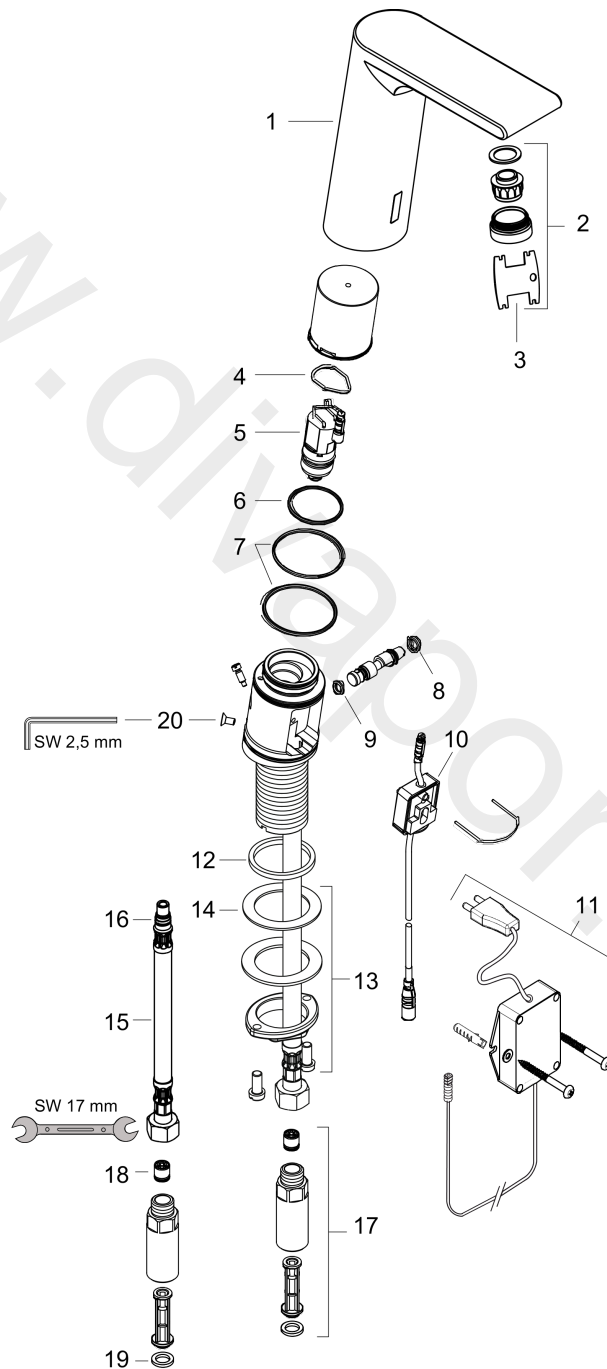

Metris S

Electronic basin mixer with temperature pre-adjustment mains connection 230 V

Surfaces: Article Number: **31103000**

Exploded Drawing

Year of production: **09/14 - 01/16**

Metris S

Electronic basin mixer with temperature pre-adjustment mains connection 230 V

Surfaces: Article Number: **31103000**

Spare part list

Year of production: 09/14 - 01/16

Pos.	Description	Article Number	Price	PU
1	mixer-hood	92308000	£ 445,00	1
2	aerator M24x1 (5 l/min)	98802000	£ 51,00	1
3	service tool	98808000	£ 16,10	1
4	O-ring 17x2	98199000	£ 3,30	1
5	solenoid valve	95654000	£ 173,00	1
6	O-ring 31x2	98204000	£ 6,10	1
7	O-ring 41x2	98212000	£ 3,30	1
8	O-ring 6x2	98458000	£ 3,30	1
9	O-ring 5x2	98215000	£ 3,30	1
10	electronics	92346000	£ 173,00	1
11	transformer	98800000	£ 173,00	1
12	flat seal	98749000	£ 6,10	1
13	fixing set (Ø 32)	13961000	£ 25,00	1
14	lever collar	97548000	£ 3,30	1
15	connection hose 450 mm	92345000	£ 35,00	1
16	O-ring 7x1,5	98422000	£ 3,30	1
17	back flow preventor cartridge with microfilter	92297000	£ 96,00	1
18	non return valve DW 10	96456000	£ 9,00	1
19	sealing set	95581000	£ 6,10	1
20	screw	93272000	£ 3,30	1
a	fixation extension 35 mm	13898000	£ 79,00	1