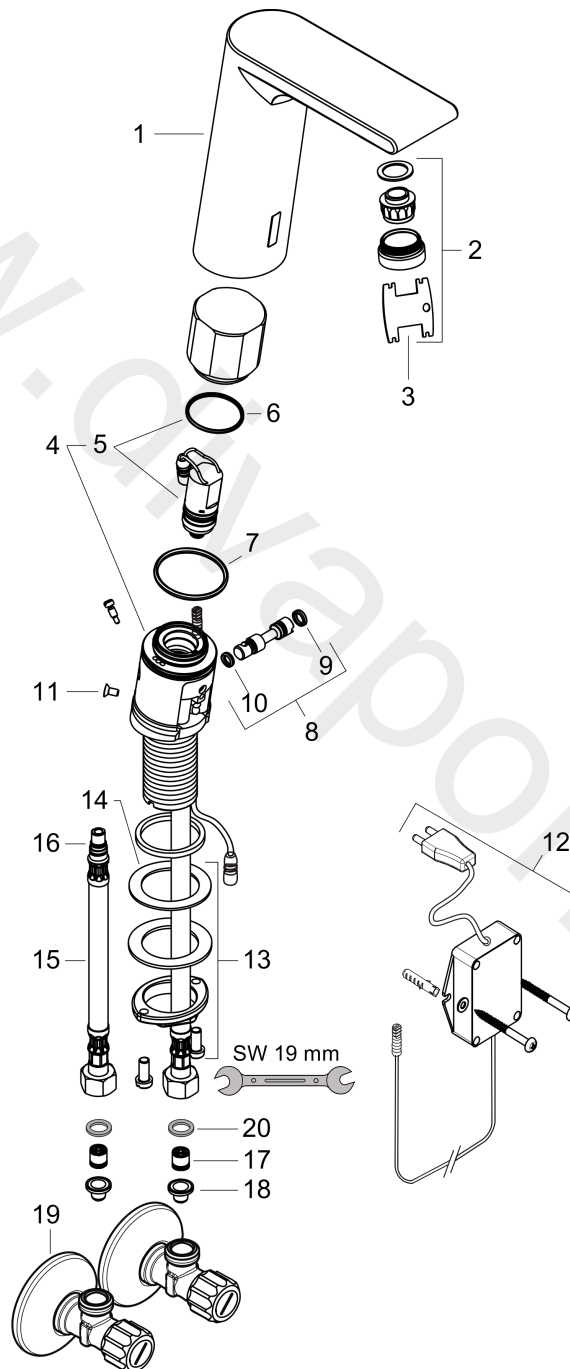

Metris S

Electronic basin mixer with temperature pre-adjustment mains connection 230 V

Surfaces: Article Number: **31103000**

Exploded Drawing

Year of production: **08/11 - 04/14**

Metris S

Electronic basin mixer with temperature pre-adjustment mains connection 230 V

Surfaces: Article Number: **31103000**

Spare part list

Year of production: 08/11 - 04/14

Pos.	Description	Article Number	Price	PU
1	mixer-hood	92308000	£ 445,00	1
2	aerator M24x1 (5 l/min)	98802000	£ 51,00	1
3	service tool	98808000	£ 16,10	1
4	electronics incl. solenoid valve	98803000	£ 585,00	1
5	solenoid valve	95654000	£ 173,00	1
6	O-ring 31x2	98204000	£ 6,10	1
7	O-ring 40x2,5	98399000	£ 3,30	1
8	mixing shaft	92209000	£ 64,00	1
9	O-ring 6x2	98458000	£ 3,30	1
10	O-ring 5x2	98215000	£ 3,30	1
11	screw	93272000	£ 3,30	1
12	transformer	98800000	£ 173,00	1
13	fixing set (Ø 32)	13961000	£ 25,00	1
14	lever collar	97548000	£ 3,30	1
15	connection hose 450 mm M8x0,75 G3/8	98809000	£ 51,00	1
16	O-ring 7x1,5	98422000	£ 3,30	1
17	non return valve DW 10	96456000	£ 9,00	1
18	filter packing	95291000	£ 13,30	1
19	angle valve with microfilter	13904000	£ 48,00	1
20	sealing set	95581000	£ 6,10	1
a	fixation extension 35 mm	13898000	£ 79,00	1