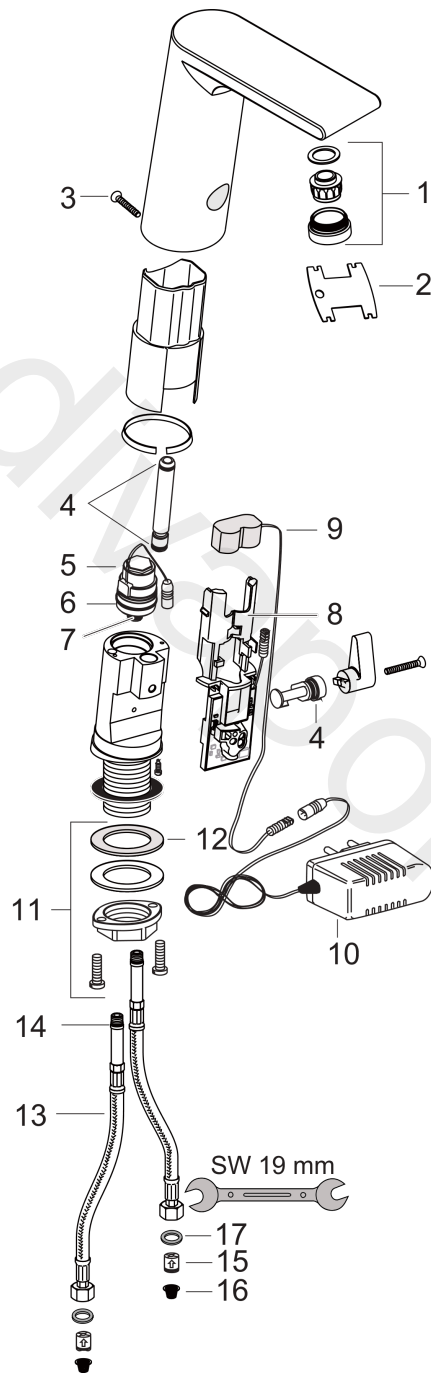

Metris S

Electronic basin mixer with temperature control mains connection 230 V

Surfaces: Article Number: **31102000**

Exploded Drawing

Year of production: **07/07 - 07/11**

Metris S

Electronic basin mixer with temperature control mains connection 230 V

Surfaces: Article Number: **31102000**

Spare part list

Year of production: 07/07 - 07/11

Pos.	Description	Article Number	Price	PU
1	aerator M24x1 (5 l/min)	98612000	£ 64,00	1
2	service tool	98808000	£ 16,10	1
3	screw	95180000	£ 20,50	1
4	O-ring 8x2	98112000	£ 3,30	1
5	solenoid valve 9 V	98854000	£ 224,00	1
6	O-ring 26x1,5	98390000	£ 3,30	1
7	O-ring 8x1,5	98423000	£ 3,30	1
8	electronics	96905000	£ 370,00	1
9	AC adapter	97690000	£ 79,00	1
10	transformer	97689000	£ 110,00	1
11	fixing set (Ø 32)	13961000	£ 25,00	1
12	lever collar	97548000	£ 3,30	1
13	connection hose 450 mm M8x0,75 G3/8	98809000	£ 51,00	1
14	O-ring 7x1,5	98422000	£ 3,30	1
15	non return valve DW 10	96456000	£ 9,00	1
16	filter packing	95291000	£ 13,30	1
17	sealing set	95581000	£ 6,10	1
a	fixation extension 35 mm	13898000	£ 79,00	1
b	screw	93272000	£ 3,30	1