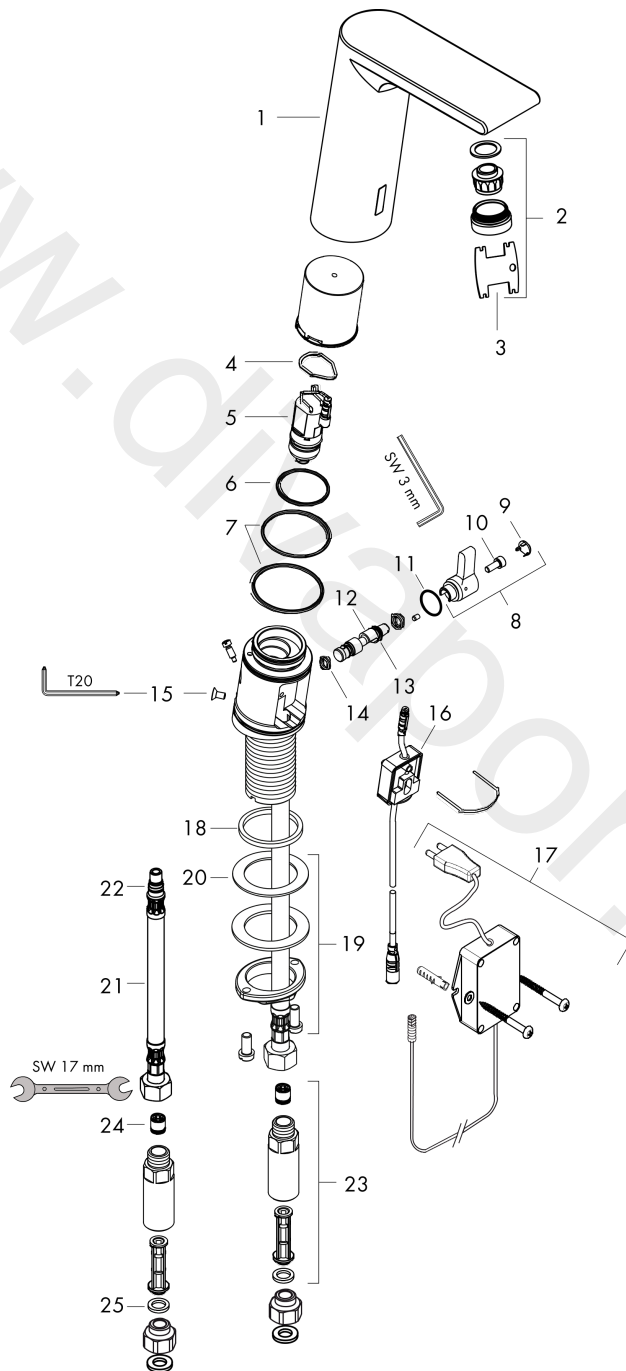

Metris S

Electronic basin mixer with temperature control mains connection 230 V

Surfaces: Article Number: **31102000**

Exploded Drawing

Year of production: **07/20 - 09/21**

Metris S

Electronic basin mixer with temperature control mains connection 230 V

Surfaces: Article Number: **31102000**

Spare part list

Year of production: **07/20 - 09/21**

Pos.	Description	Article Number	Price	PU
1	mixer-hood	92307000	£ 445,00	1
2	aerator M24x1 (5 l/min)	98802000	£ 51,00	1
3	service tool	98808000	£ 16,10	1
4	O-ring 17x2	98199000	£ 3,30	1
5	solenoid valve	95654000	£ 173,00	1
6	O-ring 31x2	98204000	£ 6,10	1
7	O-ring 41x2	98212000	£ 3,30	1
8	sliding gear lever	92379000	£ 96,00	1
9	cover cap	95433000	£ 6,10	1
10	hexagon socket screw M4x10	97661000	£ 6,10	1
11	O-ring 12x2	98214000	£ 3,30	1
12	mixing shaft	92377000	£ 79,00	1
13	O-ring 6x2	98458000	£ 3,30	1
14	O-ring 5x2	98215000	£ 3,30	1
15	screw	93272000	£ 3,30	1
16	electronics	92346000	£ 173,00	1
17	transformer	98800000	£ 173,00	1
18	flat seal	98749000	£ 6,10	1
19	fixing set (Ø 32)	13961000	£ 25,00	1
20	lever collar	97548000	£ 3,30	1
21	connection hose 450 mm	92345000	£ 35,00	1
22	O-ring 8x1,5	98423000	£ 3,30	1
23	back flow preventor cartridge with microfilter	92297000	£ 96,00	1
24	non return valve DW 10	96456000	£ 9,00	1
25	sealing set	95581000	£ 6,10	1