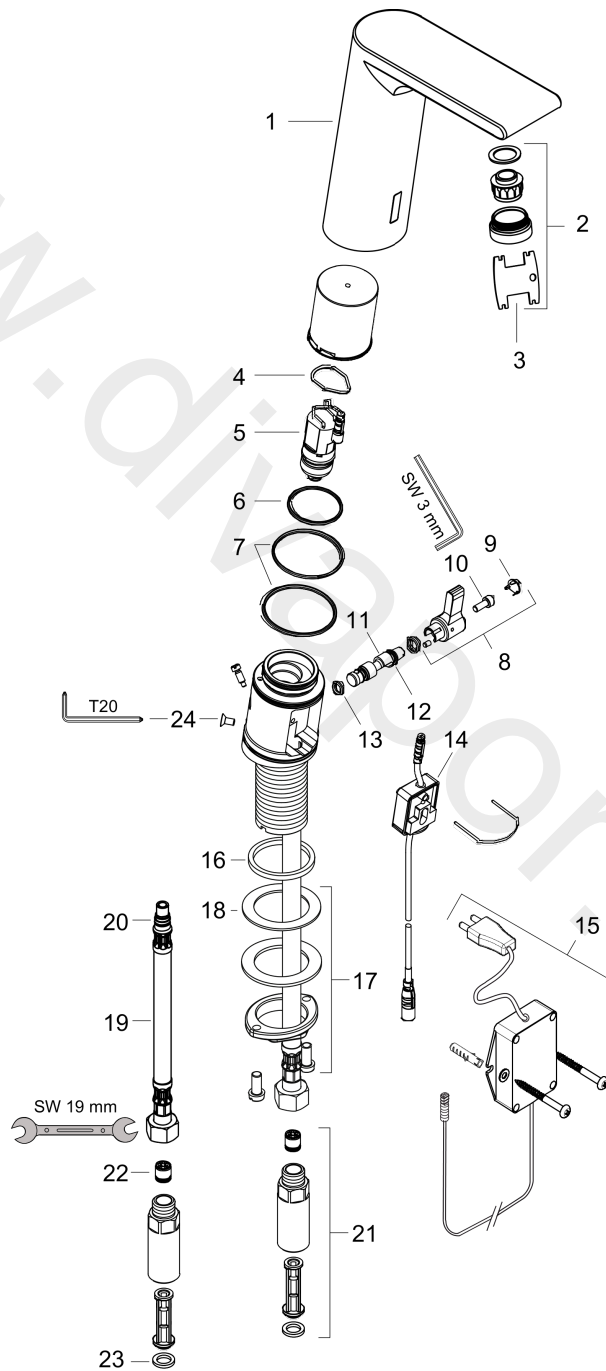

Metris S

Electronic basin mixer with temperature control mains connection 230 V

Surfaces: Article Number: **31102000**

Exploded Drawing

Year of production: **02/16 - 06/20**

Metris S**Electronic basin mixer with temperature control mains connection 230 V**Surfaces: Article Number: **31102000****Spare part list**Year of production: **02/16 - 06/20**

Pos.	Description	Article Number	Price	PU
1	mixer-hood	92307000	£ 445,00	1
2	aerator M24x1 (5 l/min)	98802000	£ 51,00	1
3	service tool	98808000	£ 16,10	1
4	O-ring 17x2	98199000	£ 3,30	1
5	solenoid valve	95654000	£ 173,00	1
6	O-ring 31x2	98204000	£ 6,10	1
7	O-ring 41x2	98212000	£ 3,30	1
8	sliding gear lever	92379000	£ 96,00	1
9	cover cap	95433000	£ 6,10	1
10	hexagon socket screw M4x10	97661000	£ 6,10	1
11	mixing shaft	92377000	£ 79,00	1
12	O-ring 6x2	98458000	£ 3,30	1
13	O-ring 5x2	98215000	£ 3,30	1
14	electronics	92346000	£ 173,00	1
15	transformer	98800000	£ 173,00	1
16	flat seal	98749000	£ 6,10	1
17	fixing set (Ø 32)	13961000	£ 25,00	1
18	lever collar	97548000	£ 3,30	1
19	connection hose 450 mm	92345000	£ 35,00	1
20	O-ring 7x1,5	98422000	£ 3,30	1
21	back flow preventor cartridge with microfilter	92297000	£ 96,00	1
22	non return valve DW 10	96456000	£ 9,00	1
23	sealing set	95581000	£ 6,10	1
24	screw	93272000	£ 3,30	1
a	fixation extension 35 mm	13898000	£ 79,00	1