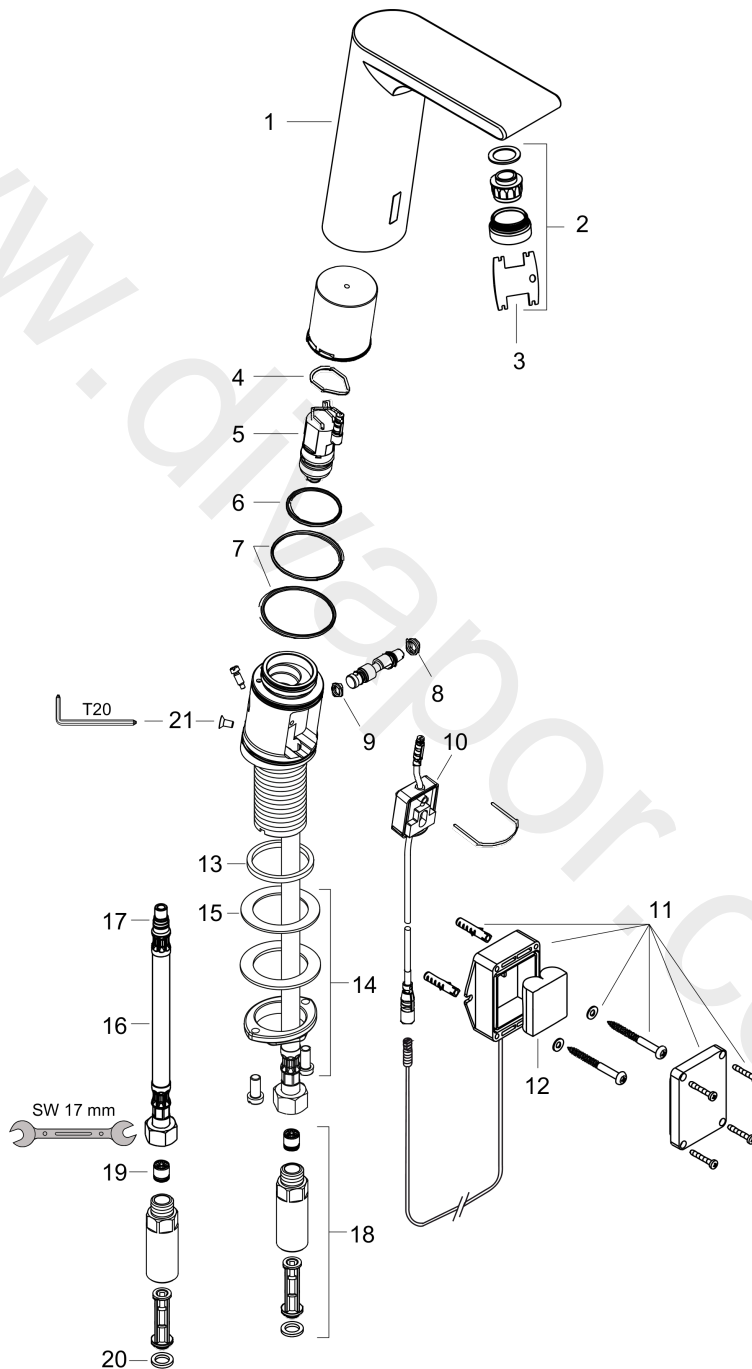

Metris S

Electronic basin mixer with temperature pre-adjustment battery operation

Surfaces: Article Number: **31101000**

Exploded Drawing

Year of production: **09/14 - 01/16**

Metris S

Electronic basin mixer with temperature pre-adjustment battery operation

Surfaces: Article Number: **31101000**

Spare part list

Year of production: 09/14 - 01/16

Pos.	Description	Article Number	Price	PU
1	mixer-hood	92308000	£ 445,00	1
2	aerator M24x1 (5 l/min)	98802000	£ 51,00	1
3	service tool	98808000	£ 16,10	1
4	O-ring 17x2	98199000	£ 3,30	1
5	solenoid valve	95654000	£ 173,00	1
6	O-ring 31x2	98204000	£ 6,10	1
7	O-ring 41x2	98212000	£ 3,30	1
8	O-ring 6x2	98458000	£ 3,30	1
9	O-ring 5x2	98215000	£ 3,30	1
10	electronics	92346000	£ 173,00	1
11	battery box	98801000	£ 51,00	1
12	battery CR-P2 / 6V lithium	97399000	-	1
13	flat seal	98749000	£ 6,10	1
14	fixing set (Ø 32)	13961000	£ 25,00	1
15	lever collar	97548000	£ 3,30	1
16	connection hose 450 mm	92345000	£ 35,00	1
17	O-ring 7x1,5	98422000	£ 3,30	1
18	back flow preventor cartridge with microfilter	92297000	£ 96,00	1
19	non return valve DW 10	96456000	£ 9,00	1
20	sealing set	95581000	£ 6,10	1
21	screw	93272000	£ 3,30	1
a	fixation extension 35 mm	13898000	£ 79,00	1