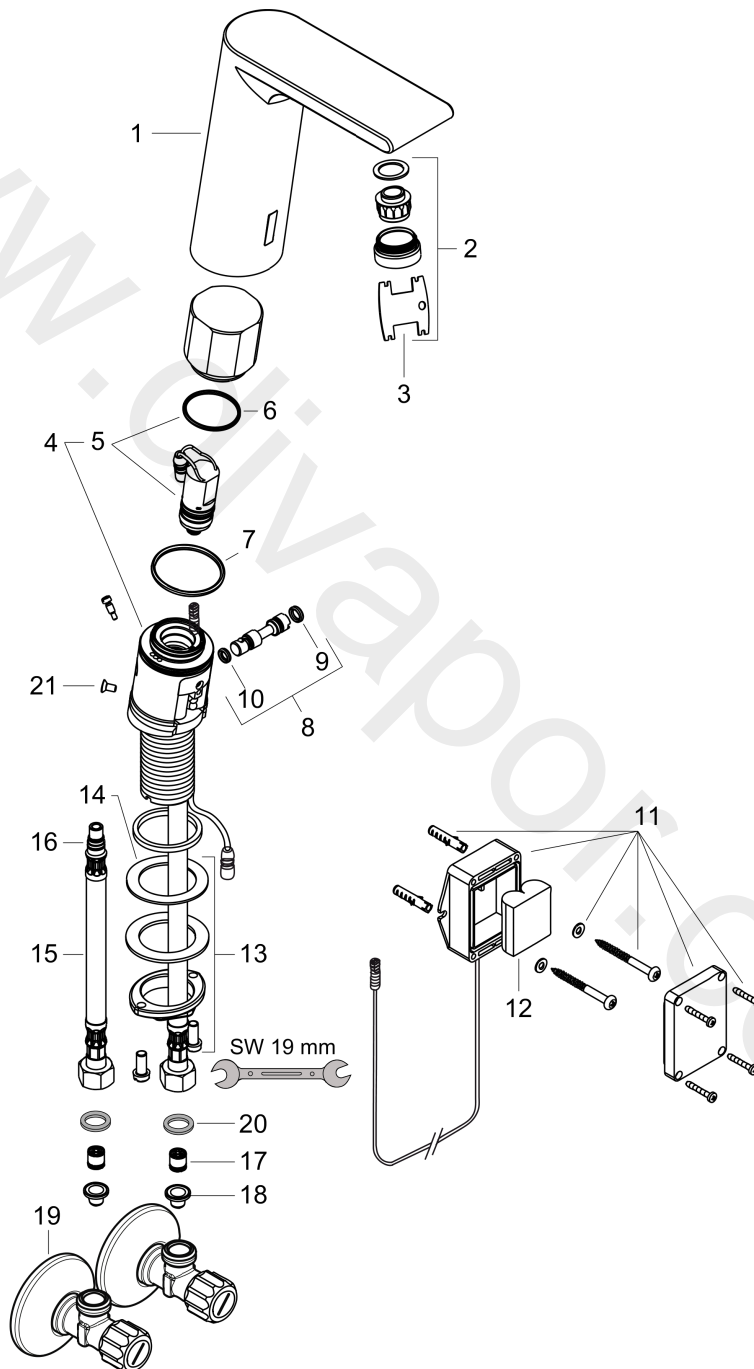

**Metris S**

**Electronic basin mixer with temperature pre-adjustment battery operation**

Surfaces: Article Number: **31101000**

**Exploded Drawing**

Year of production: **09/11 - 04/14**

## Metris S

Electronic basin mixer with temperature pre-adjustment battery operation

Surfaces: Article Number: **31101000**

### Spare part list

Year of production: **09/11 - 04/14**

Pos.	Description	Article Number	Price	PU
1	mixer-hood	92308000	£ 445,00	1
2	aerator M24x1 (5 l/min)	98802000	£ 51,00	1
3	service tool	98808000	£ 16,10	1
4	electronics incl. solenoid valve	98803000	£ 585,00	1
5	solenoid valve	95654000	£ 173,00	1
6	O-ring 31x2	98204000	£ 6,10	1
7	O-ring 40x2,5	98399000	£ 3,30	1
8	mixing shaft	92209000	£ 64,00	1
9	O-ring 6x2	98458000	£ 3,30	1
10	O-ring 5x2	98215000	£ 3,30	1
11	battery box	98801000	£ 51,00	1
12	battery CR-P2 / 6V lithium	97399000	-	1
13	fixing set (Ø 32)	13961000	£ 25,00	1
14	lever collar	97548000	£ 3,30	1
15	connection hose 450 mm M8x0,75 G3/8	98809000	£ 51,00	1
16	O-ring 7x1,5	98422000	£ 3,30	1
17	non return valve DW 10	96456000	£ 9,00	1
18	filter packing	95291000	£ 13,30	1
19	angle valve with microfilter	13904000	£ 48,00	1
20	sealing set	95581000	£ 6,10	1
21	screw	93272000	£ 3,30	1
a	fixation extension 35 mm	13898000	£ 79,00	1