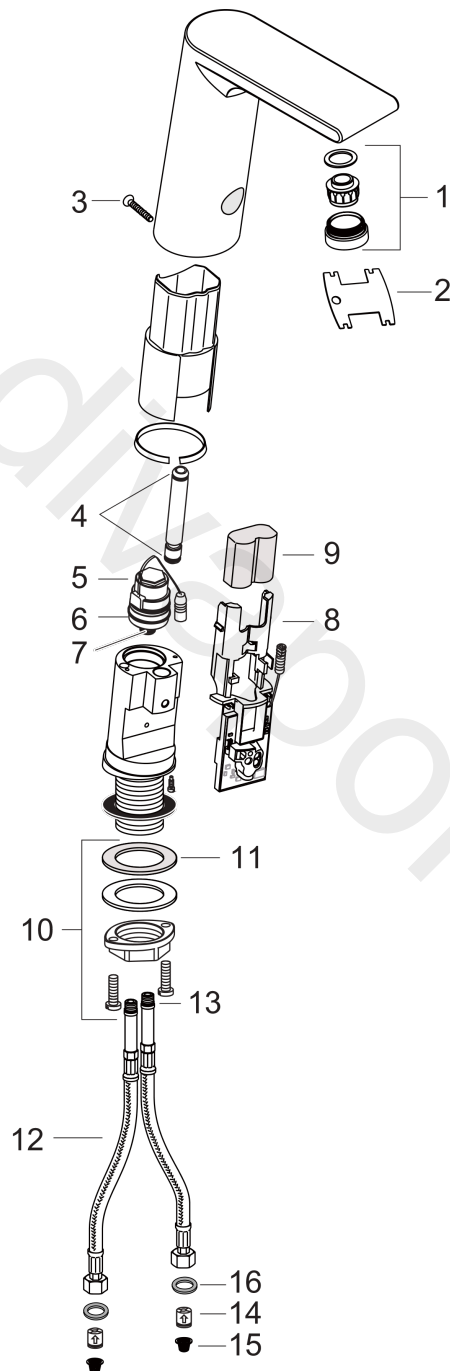

**Metris S**

**Electronic basin mixer with temperature pre-adjustment battery operation**

Surfaces: Article Number: **31101000**

**Exploded Drawing**

Year of production: **07/07 - 08/11**

**Metris S****Electronic basin mixer with temperature pre-adjustment battery operation**Surfaces: Article Number: **31101000****Spare part list**Year of production: **07/07 - 08/11**

<b>Pos.</b>	<b>Description</b>	<b>Article Number</b>	<b>Price</b>	<b>PU</b>
1	aerator M24x1 (5 l/min)	98612000	£ 64,00	1
2	service tool	98808000	£ 16,10	1
3	screw	95180000	£ 20,50	1
4	O-ring 8x2	98112000	£ 3,30	1
5	solenoid valve 6 V	96904000	£ 275,00	1
6	O-ring 26x1,5	98390000	£ 3,30	1
7	O-ring 8x1,5	98423000	£ 3,30	1
8	electronics	96905000	£ 370,00	1
9	battery CR-P2 / 6V lithium	97399000	-	1
10	fixing set (Ø 32)	13961000	£ 25,00	1
11	lever collar	97548000	£ 3,30	1
12	connection hose 450 mm M8x0,75 G3/8	98809000	£ 51,00	1
13	O-ring 7x1,5	98422000	£ 3,30	1
14	non return valve DW 10	96456000	£ 9,00	1
15	filter packing	95291000	£ 13,30	1
16	sealing set	95581000	£ 6,10	1
a	fixation extension 35 mm	13898000	£ 79,00	1
b	O-ring 6x2	98458000	£ 3,30	1
c	O-ring 40x2,5	98399000	£ 3,30	1
d	screw	93272000	£ 3,30	1