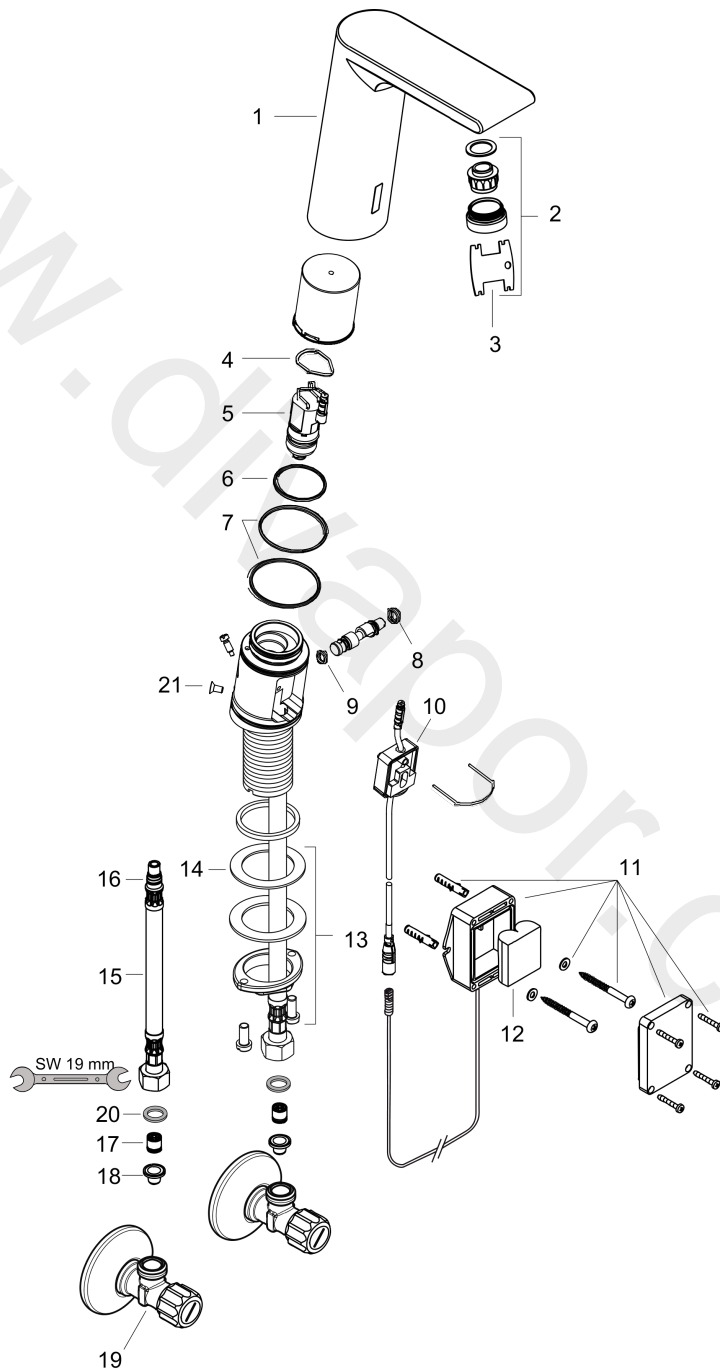

Metris S

Electronic basin mixer with temperature pre-adjustment battery operation

Surfaces: Article Number: **31101000**

Exploded Drawing

Year of production: **05/14 - 08/14**

Metris S

Electronic basin mixer with temperature pre-adjustment battery operation

Surfaces: Article Number: **31101000**

Spare part list

Year of production: **05/14 - 08/14**

Pos.	Description	Article Number	Price	PU
1	mixer-hood	92308000	£ 445,00	1
2	aerator M24x1 (5 l/min)	98802000	£ 51,00	1
3	service tool	98808000	£ 16,10	1
4	O-ring 17x2	98199000	£ 3,30	1
5	solenoid valve	95654000	£ 173,00	1
6	O-ring 31x2	98204000	£ 6,10	1
7	O-ring 41x2	98212000	£ 3,30	1
8	O-ring 6x2	98458000	£ 3,30	1
9	O-ring 5x2	98215000	£ 3,30	1
10	electronics	92346000	£ 173,00	1
11	battery box	98801000	£ 51,00	1
12	battery CR-P2 / 6V lithium	97399000	-	1
13	fixing set (Ø 32)	13961000	£ 25,00	1
14	lever collar	97548000	£ 3,30	1
15	connection hose 450 mm M8x0,75 G3/8	98809000	£ 51,00	1
16	O-ring 7x1,5	98422000	£ 3,30	1
17	non return valve DW 10	96456000	£ 9,00	1
18	filter packing	95291000	£ 13,30	1
19	angle valve with microfilter	13904000	£ 48,00	1
20	sealing set	95581000	£ 6,10	1
21	screw	93272000	£ 3,30	1
a	fixation extension 35 mm	13898000	£ 79,00	1