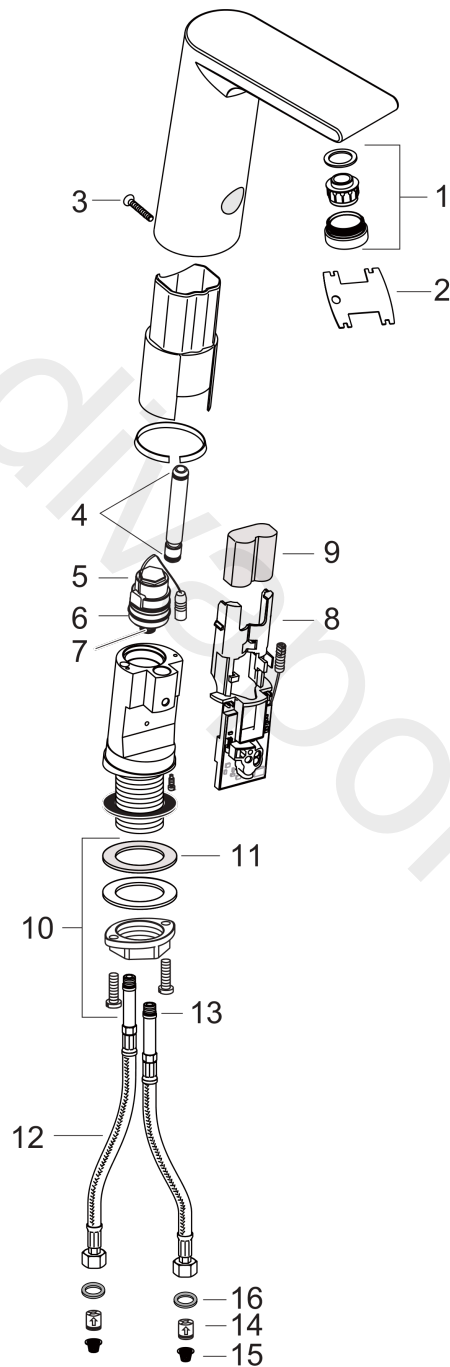

Metris S

Electronic basin mixer with temperature pre-adjustment battery operation

Surfaces: Article Number: **31101000**

Exploded Drawing

Year of production: **04/06 - 06/07**

Metris S

Electronic basin mixer with temperature pre-adjustment battery operation

Surfaces: Article Number: **31101000**

Spare part list

Year of production: **04/06 - 06/07**

Pos.	Description	Article Number	Price	PU
1	aerator M24x1 (5 l/min)	98802000	£ 51,00	1
2	service tool	98808000	£ 16,10	1
3	screw	95180000	£ 20,50	1
4	O-ring 8x2	98112000	£ 3,30	1
5	solenoid valve 6 V	96904000	£ 275,00	1
6	O-ring 26x1,5	98390000	£ 3,30	1
7	O-ring 8x1,5	98423000	£ 3,30	1
8	electronics	96905000	£ 370,00	1
9	battery CR-P2 / 6V lithium	97399000	-	1
10	fixing set (Ø 32)	13961000	£ 25,00	1
11	lever collar	97548000	£ 3,30	1
12	connection hose 450 mm M8x0,75 G3/8	98809000	£ 51,00	1
13	O-ring 7x1,5	98422000	£ 3,30	1
14	non return valve DW 10	96456000	£ 9,00	1
15	filter packing	95291000	£ 13,30	1
16	sealing set	95581000	£ 6,10	1
a	angle valve with microfilter	13904000	£ 48,00	1
b	fixation extension 35 mm	13898000	£ 79,00	1
c	screw	93272000	£ 3,30	1