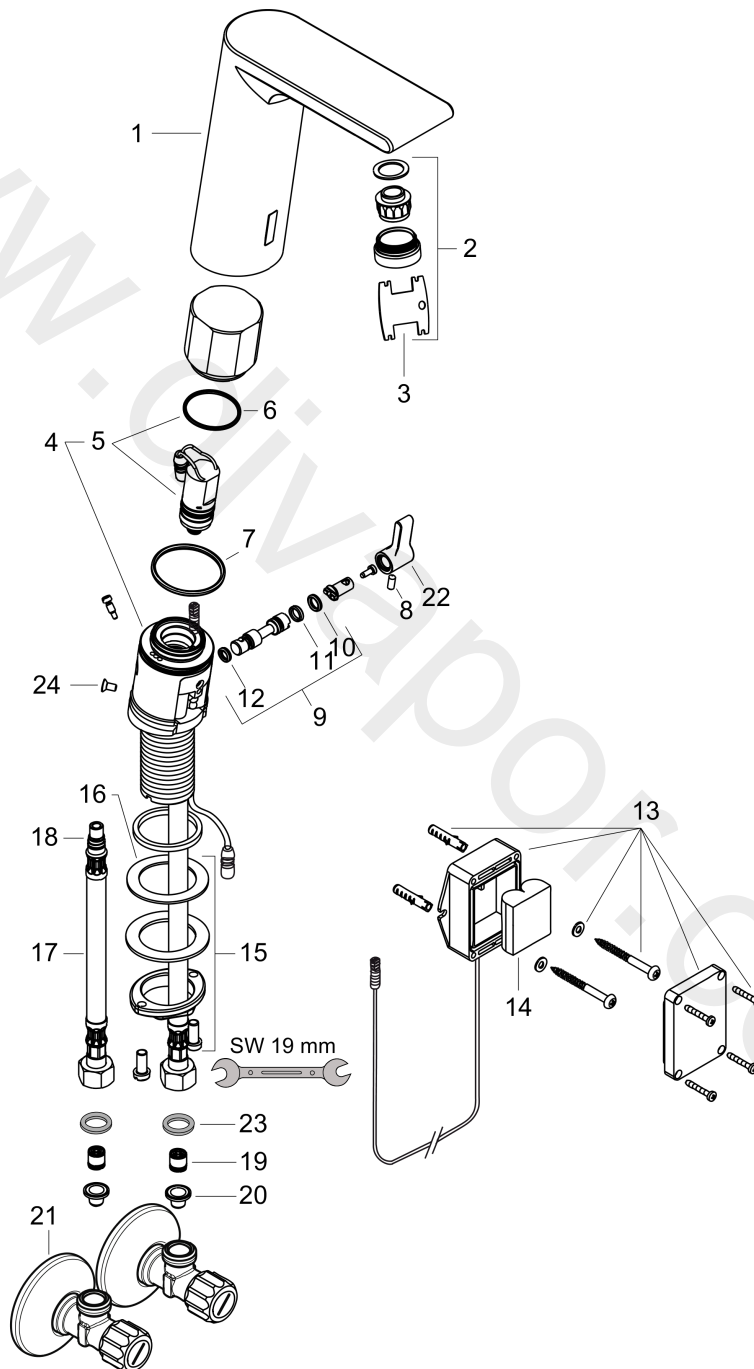

Metris S

Electronic basin mixer with temperature control battery operation

Surfaces: Article Number: **31100000**

Exploded Drawing

Year of production: **08/11 - 04/14**

Metris S

Electronic basin mixer with temperature control battery operation

Surfaces: Article Number: **31100000**

Spare part list

Year of production: **08/11 - 04/14**

Pos.	Description	Article Number	Price	PU
1	mixer-hood	92307000	£ 445,00	1
2	aerator M24x1 (5 l/min)	98802000	£ 51,00	1
3	service tool	98808000	£ 16,10	1
4	electronics incl. solenoid valve	98803000	£ 585,00	1
5	solenoid valve	95654000	£ 173,00	1
6	O-ring 31x2	98204000	£ 6,10	1
7	O-ring 40x2,5	98399000	£ 3,30	1
8	hollow set screw M4x10 DIN 914	96340000	£ 3,30	1
9	mixing shaft	92209000	£ 64,00	1
10	O-ring 7x2	98419000	£ 3,30	1
11	O-ring 6x2	98458000	£ 3,30	1
12	O-ring 5x2	98215000	£ 3,30	1
13	battery box	98801000	£ 51,00	1
14	battery CR-P2 / 6V lithium	97399000	-	1
15	fixing set (Ø 32)	13961000	£ 25,00	1
16	lever collar	97548000	£ 3,30	1
17	connection hose 450 mm M8x0,75 G3/8	98809000	£ 51,00	1
18	O-ring 7x1,5	98422000	£ 3,30	1
19	non return valve DW 10	96456000	£ 9,00	1
20	filter packing	95291000	£ 13,30	1
21	angle valve with microfilter	13904000	£ 48,00	1
22	sliding gear lever	92383000	-	1
23	sealing set	95581000	£ 6,10	1
24	screw	93272000	£ 3,30	1
a	fixation extension 35 mm	13898000	£ 79,00	1