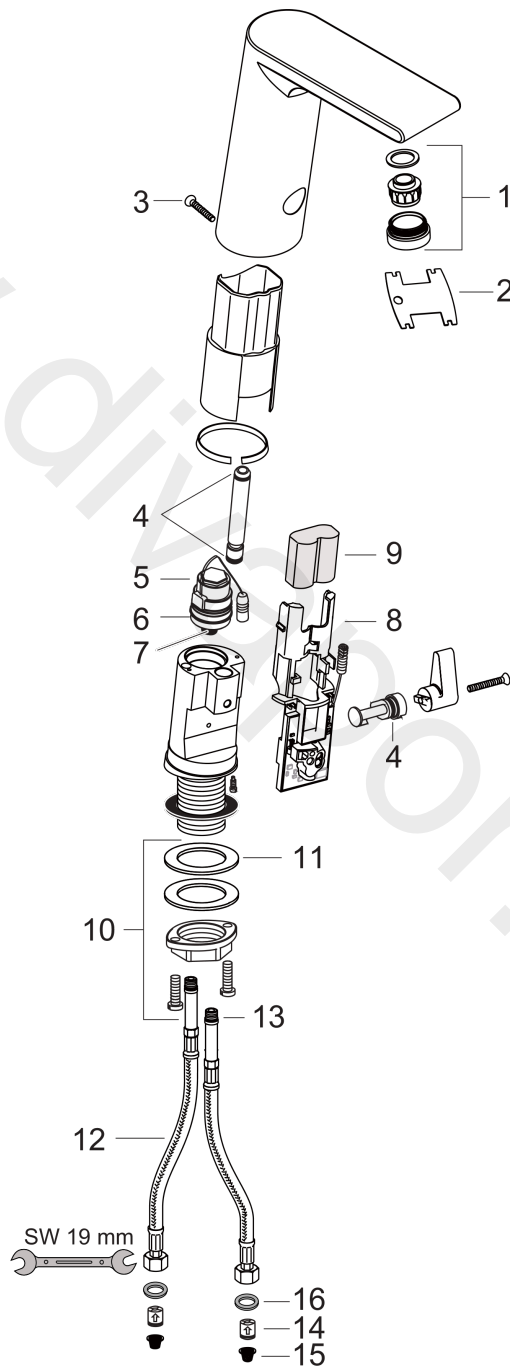

Metris S

Electronic basin mixer with temperature control battery operation

Surfaces: Article Number: **31100000**

Exploded Drawing

Year of production: **07/07 - 07/11**

Metris S

Electronic basin mixer with temperature control battery operation

Surfaces: Article Number: **31100000**

Spare part list

Year of production: **07/07 - 07/11**

| Pos. | Description | Article Number | Price | PU |
|------|-------------------------------------|----------------|----------|----|
| 1 | aerator M24x1 (5 l/min) | 98612000 | £ 64,00 | 1 |
| 2 | service tool | 98808000 | £ 16,10 | 1 |
| 3 | screw | 95180000 | £ 20,50 | 1 |
| 4 | O-ring 8x2 | 98112000 | £ 3,30 | 1 |
| 5 | solenoid valve 6 V | 96904000 | £ 275,00 | 1 |
| 6 | O-ring 26x1,5 | 98390000 | £ 3,30 | 1 |
| 7 | O-ring 8x1,5 | 98423000 | £ 3,30 | 1 |
| 8 | electronics | 96905000 | £ 370,00 | 1 |
| 9 | battery CR-P2 / 6V lithium | 97399000 | - | 1 |
| 10 | fixing set (Ø 32) | 13961000 | £ 25,00 | 1 |
| 11 | lever collar | 97548000 | £ 3,30 | 1 |
| 12 | connection hose 450 mm M8x0,75 G3/8 | 98809000 | £ 51,00 | 1 |
| 13 | O-ring 7x1,5 | 98422000 | £ 3,30 | 1 |
| 14 | non return valve DW 10 | 96456000 | £ 9,00 | 1 |
| 15 | filter packing | 95291000 | £ 13,30 | 1 |
| 16 | sealing set | 95581000 | £ 6,10 | 1 |
| a | fixation extension 35 mm | 13898000 | £ 79,00 | 1 |
| b | screw | 93272000 | £ 3,30 | 1 |