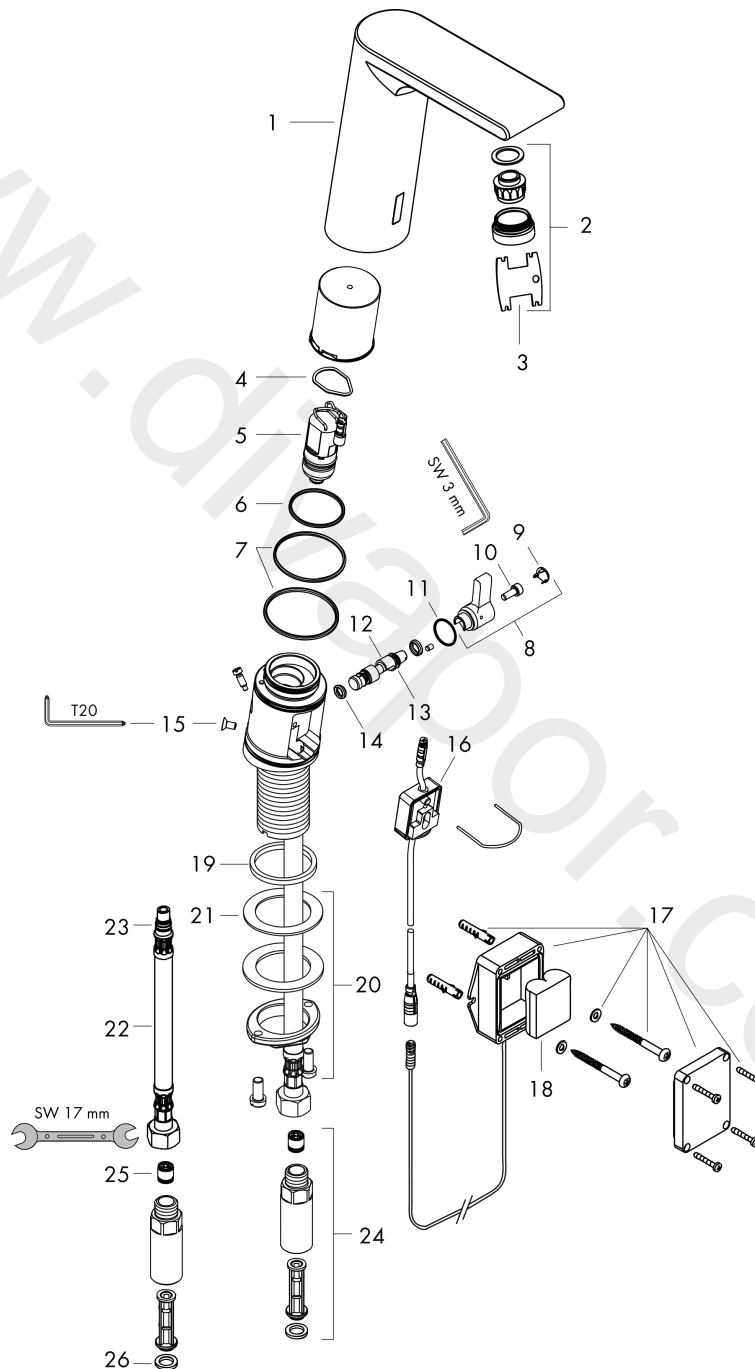

Metris S

Electronic basin mixer with temperature control battery operation

Surfaces: Article Number: **31100000**

Exploded Drawing

Year of production: **07/20 - 03/21**

Metris S

Electronic basin mixer with temperature control battery operation

Surfaces: Article Number: **31100000**

Spare part list

Year of production: **07/20 - 03/21**

Pos.	Description	Article Number	Price	PU
1	mixer-hood	92307000	£ 445,00	1
2	aerator M24x1 (5 l/min)	98802000	£ 51,00	1
3	service tool	98808000	£ 16,10	1
4	O-ring 17x2	98199000	£ 3,30	1
5	solenoid valve	95654000	£ 173,00	1
6	O-ring 31x2	98204000	£ 6,10	1
7	O-ring 41x2	98212000	£ 3,30	1
8	sliding gear lever	92379000	£ 96,00	1
9	cover cap	95433000	£ 6,10	1
10	hexagon socket screw M4x10	97661000	£ 6,10	1
11	O-ring 12x2	98214000	£ 3,30	1
12	mixing shaft	92377000	£ 79,00	1
13	O-ring 6x2	98458000	£ 3,30	1
14	O-ring 5x2	98215000	£ 3,30	1
15	screw	93272000	£ 3,30	1
16	electronics	92346000	£ 173,00	1
17	battery box	98801000	£ 51,00	1
18	battery CR-P2 / 6V lithium	97399000	-	1
19	flat seal	98749000	£ 6,10	1
20	fixing set (Ø 32)	13961000	£ 25,00	1
21	lever collar	97548000	£ 3,30	1
22	connection hose 450 mm	92345000	£ 35,00	1
23	O-ring 7x1,5	98422000	£ 3,30	1
24	back flow preventor cartridge with microfilter	92297000	£ 96,00	1
25	non return valve DW 10	96456000	£ 9,00	1
26	sealing set	95581000	£ 6,10	1
a	fixation extension 35 mm	13898000	£ 79,00	1