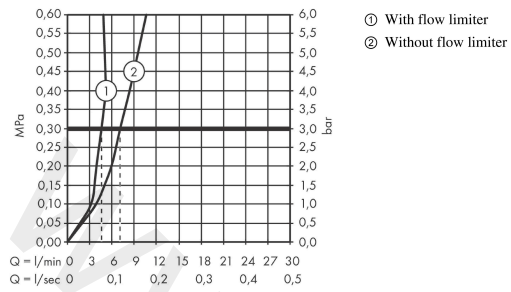

Metris

Single lever basin mixer 100 for handrinse basins with pop-up waste set

Finish: **Chrome** Article Number: **31088007**

Flowchart