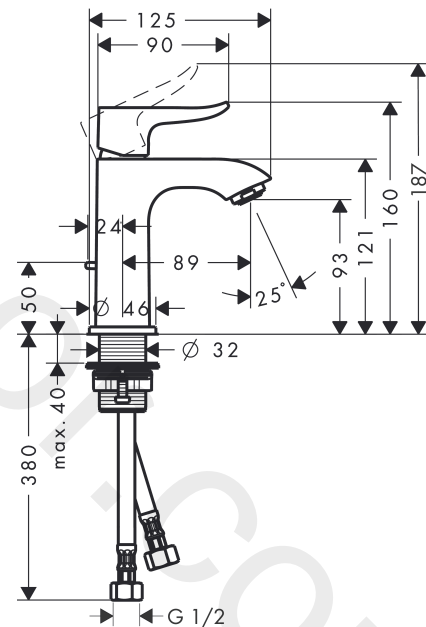

Metris

Single lever basin mixer 100 for handrinse basins with pop-up waste set

Finish: **Chrome** Article Number: **31088007**

Description

product features

- ComfortZone 100
- projection: 89 mm
- spout height: 93 mm
- handle variant: lever handle
- spray type: normal spray
- maximum flow rate at 3 bar: 5 l/min
- ceramic cartridge
- temperature limitation adjustable
- suitable for continuous flow water heaters
- pop-up waste set G 1¼
- material waste set: metal
- connection type: G ¾ connections
- connection dimension: DN15

Article Details

Price excl. VAT

437,50 £

Technology

Product image

Scale drawing

Metris

Single lever basin mixer 100 for handrinse basins with pop-up waste set

Finish: **Chrome** Article Number: **31088007**

Flowchart

Metris

Single lever basin mixer 100 for handrinse basins with pop-up waste set

Finish: **Chrome** Article Number: **31088007**

Exploded Drawing

Year of production: >07/18

Metris

Single lever basin mixer 100 for handrinse basins with pop-up waste set

Finish: **Chrome** Article Number: **31088007**

Spare part list

Year of production: >07/18

Pos.	Description	Article Number	Price	PU
1	handle	95520000	£ 43,00	1
2	screw cover	96338000	£ 3,30	1
3	flange	98863000	£ 51,00	1
4	nut	98864000	£ 43,00	1
5	O-ring 27x1,5	92527000	£ 13,30	1
6	O-ring 25x1,5	98146000	£ 3,30	1
7	cartridge, assy	97685000	£ 64,00	1
8	locking screw for handle	95140000	£ 6,10	1
9	seal	98865000	£ 35,00	1
10	adapter for cartridge	98866000	£ 35,00	1
11	O-ring 23x2	98398000	£ 3,30	1
12	aerator M24x1 (5 l/min)	13185000	£ 22,30	1
13	fixing set (Ø 32)	13961000	£ 25,00	1
14	lever collar	97548000	£ 3,30	1
15	connection hose 450 mm M8x0,75 G½	97443000	£ 20,50	1
16	O-ring 6,6x1,6	93019000	£ 3,30	1
17	pull rod	96657000	£ 13,30	1
a	pop up waste	94139007	-	1
b	fixation extension 35 mm	13898000	£ 79,00	1