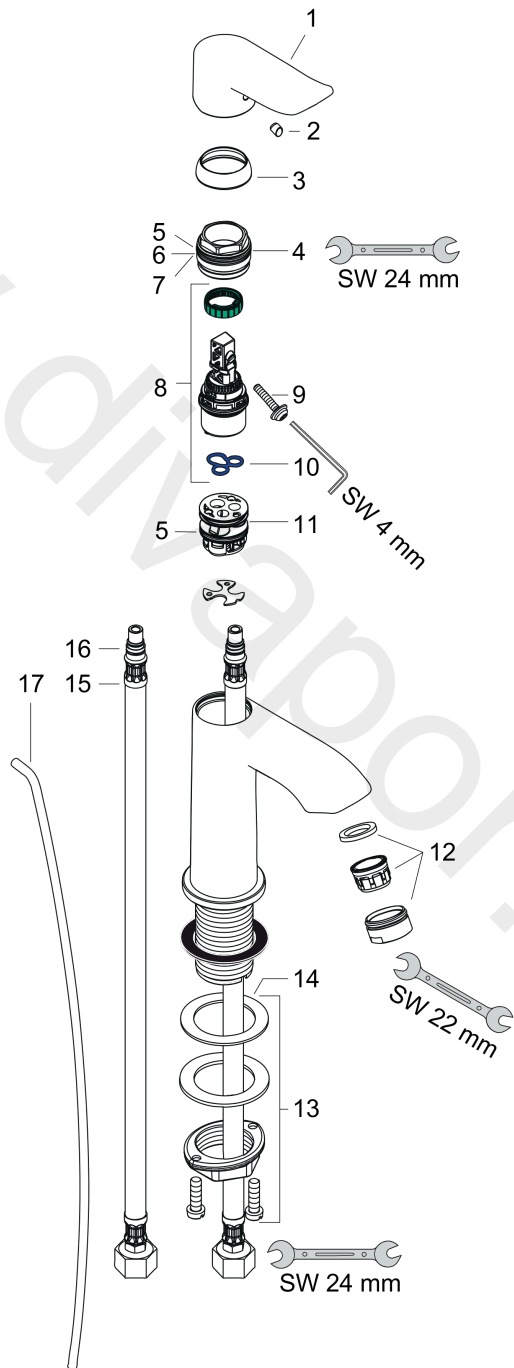

Metris

Single lever basin mixer 100 for handrinse basins with pop-up waste set

Finish: **Chrome** Article Number: **31088007**

Description

product features

- ComfortZone 100
- projection: 89 mm
- spout height: 93 mm
- handle variant: lever handle
- spray type: normal spray
- maximum flow rate at 3 bar: 5 l/min
- ceramic cartridge
- temperature limitation adjustable
- suitable for continuous flow water heaters
- pop-up waste set G 1¼
- material waste set: metal
- connection type: G ¾ connections
- connection dimension: DN15

Article Details

Price excl. VAT

437,50 £

Technology

Product image

Scale drawing

Metris

Single lever basin mixer 100 for handrinse basins with pop-up waste set

Finish: **Chrome** Article Number: **31088007**

Flowchart

Metris

Single lever basin mixer 100 for handrinse basins with pop-up waste set

Finish: **Chrome** Article Number: **31088007**

Exploded Drawing

Year of production: >07/18

Metris

Single lever basin mixer 100 for handrinse basins with pop-up waste set

Finish: **Chrome** Article Number: **31088007**

Spare part list

Year of production: >07/18

Pos.	Description	Article Number	Price	PU
1	handle	95520000	£ 43,00	1
2	screw cover	96338000	£ 3,30	1
3	flange	98863000	£ 51,00	1
4	nut	98864000	£ 43,00	1
5	O-ring 27x1,5	92527000	£ 13,30	1
6	O-ring 25x1,5	98146000	£ 3,30	1
7	cartridge, assy	97685000	£ 64,00	1
8	locking screw for handle	95140000	£ 6,10	1
9	seal	98865000	£ 35,00	1
10	adapter for cartridge	98866000	£ 35,00	1
11	O-ring 23x2	98398000	£ 3,30	1
12	aerator M24x1 (5 l/min)	13185000	£ 22,30	1
13	fixing set (Ø 32)	13961000	£ 25,00	1
14	lever collar	97548000	£ 3,30	1
15	connection hose 450 mm M8x0,75 G½	97443000	£ 20,50	1
16	O-ring 6,6x1,6	93019000	£ 3,30	1
17	pull rod	96657000	£ 13,30	1
a	pop up waste	94139007	-	1
b	fixation extension 35 mm	13898000	£ 79,00	1