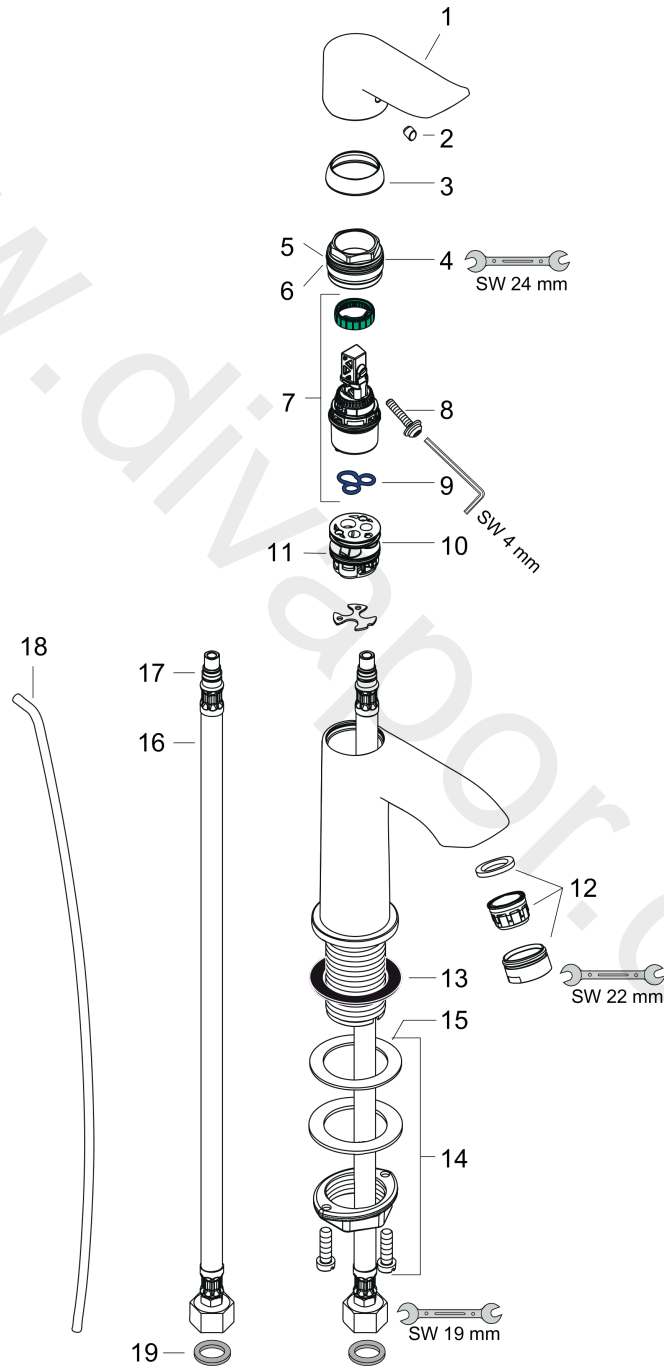

Metris

Single lever basin mixer 100 for handrinse basins with pop-up waste set

Surfaces: Article Number: **31088000**

Exploded Drawing

Year of production: **01/11 - 01/16**

Metris**Single lever basin mixer 100 for handrinse basins with pop-up waste set**Surfaces: Article Number: **31088000****Spare part list**Year of production: **01/11 - 01/16**

Pos.	Description	Article Number	Price	PU
1	handle	95520000	£ 43,00	1
2	screw cover	96338000	£ 3,30	1
3	flange	98863000	£ 51,00	1
4	nut	98864000	£ 43,00	1
5	O-Ring 22x2	98185000	£ 3,30	1
6	O-ring 25x1,5	98146000	£ 3,30	1
7	cartridge, assy	97685000	£ 64,00	1
8	locking screw for handle	95140000	£ 6,10	1
9	seal	98865000	£ 35,00	1
10	adapter for cartridge	98866000	£ 35,00	1
11	O-ring 23x2	98398000	£ 3,30	1
12	aerator M24x1 (5 l/min)	13185000	£ 22,30	1
13	flat seal	98749000	£ 6,10	1
14	fixing set (Ø 32)	13961000	£ 25,00	1
15	lever collar	97548000	£ 3,30	1
16	connection hose 450 mm M8x0,75 G3/8	97206000	£ 35,00	1
17	O-ring 7x1,5	98422000	£ 3,30	1
18	pull rod	96657000	£ 13,30	1
19	sealing set	95581000	£ 6,10	1
a	pop up waste	94139000	£ 96,00	1
b	fixation extension 35 mm	13898000	£ 79,00	1