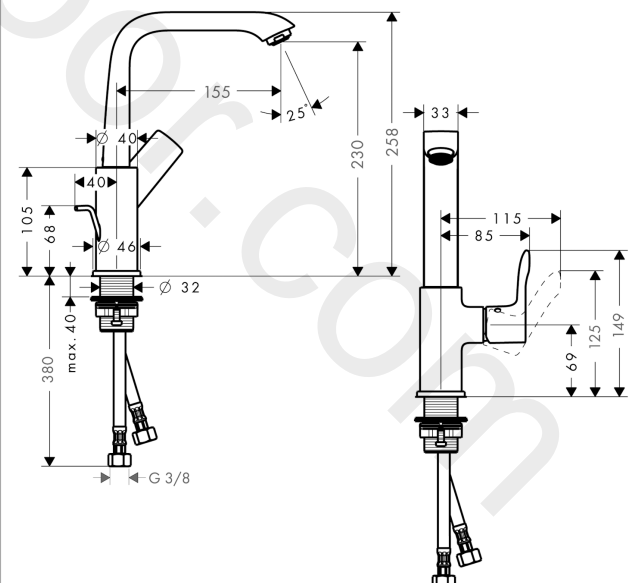

Scale drawing