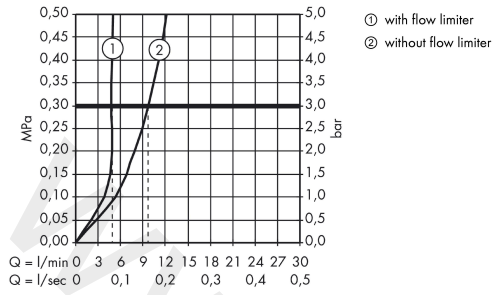

Metris

Single lever basin mixer 230 with pop-up waste set

Finish: **Chrome** Article Number: **31087000**

Flowchart

www.divapor.com