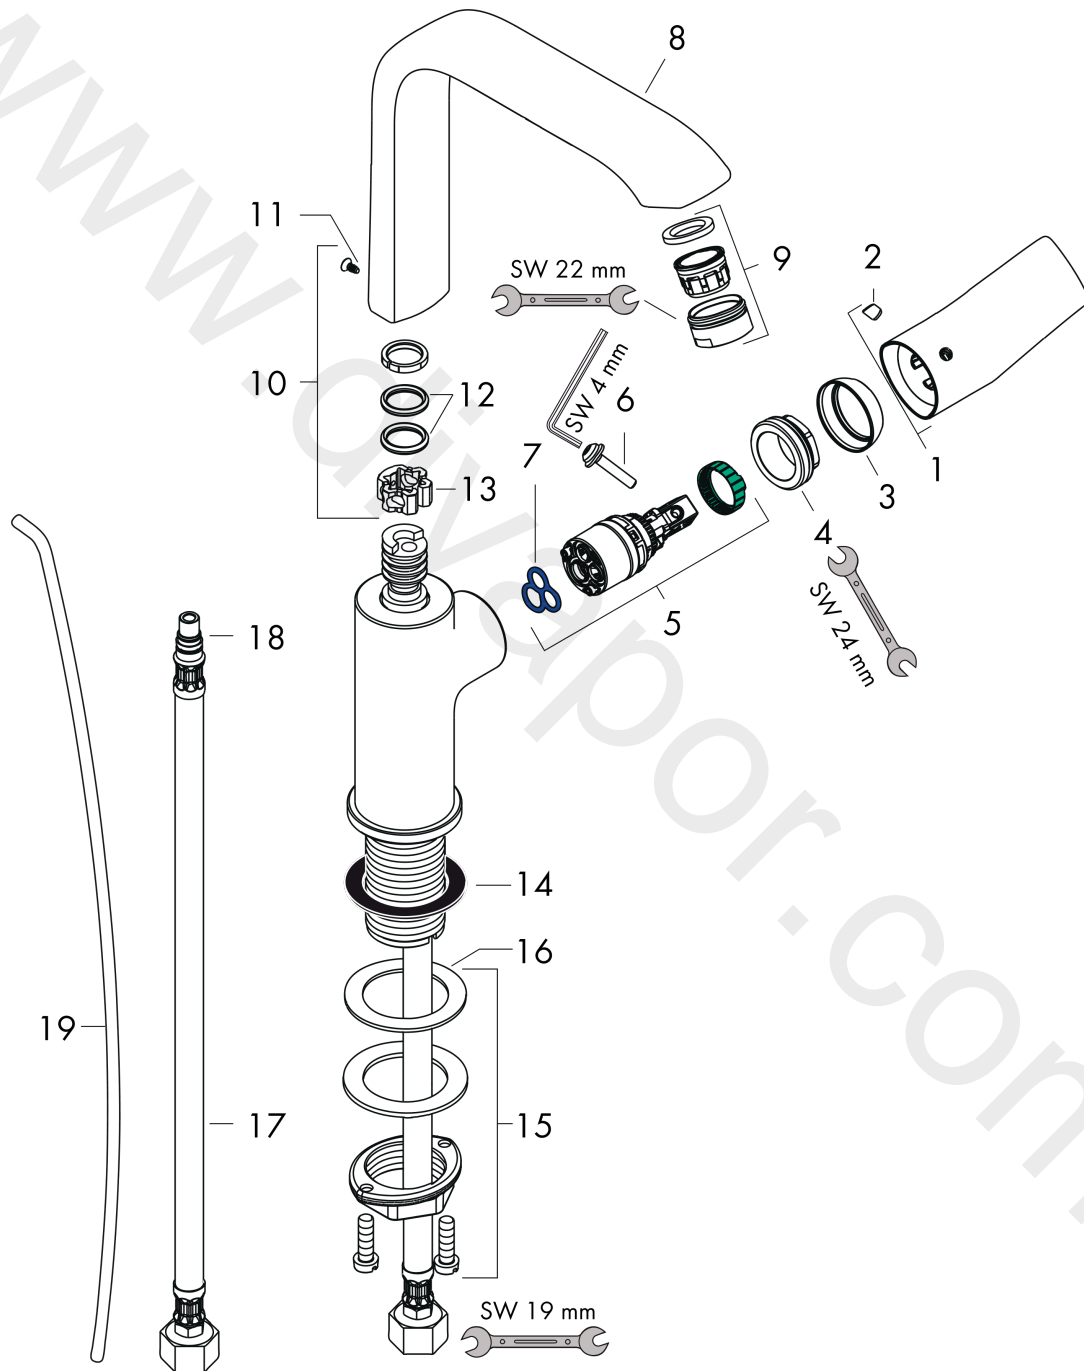

Metris

Single lever basin mixer 230 with pop-up waste set

Finish: **Chrome** Article Number: **31087000**

Description

product features

- consists of: single lever basin mixer, waste set
- ComfortZone 230
- projection: 155 mm
- spout height: 230 mm
- handle variant: lever handle
- swivel range 120°
- spray type: normal spray
- maximum flow rate at 3 bar: 5 l/min
- ceramic cartridge
- temperature limitation adjustable
- suitable for continuous flow water heaters
- pop-up waste set G 1¼
- material waste set: metal
- connection type: G ¾ connections
- connection dimension: DN15
- handle position on the side: bottom-side at the base body (not suitable for wash bowls)
- EU taxonomy: max. 6 l/min - Substantial Contribution (SC) possible
- WRAS 2304051
- WRAS 2304051 - Approval letter 2304051

Exploded Drawing

Year of production: >01/11

Metris**Single lever basin mixer 230 with pop-up waste set**Finish: **Chrome** Article Number: **31087000****Spare part list**

Year of production: >01/11

Pos.	Description	Article Number	Price	PU
1	handle	95761000	£ 51,00	1
2	screw cover	96338000	£ 3,30	1
3	flange	95493000	£ 20,50	1
4	nut	95178000	£ 43,00	1
5	cartridge, assy	97685000	£ 64,00	1
6	locking screw for handle	95140000	£ 6,10	1
7	seal	98865000	£ 35,00	1
8	spout cpl.	95974000	£ 275,00	1
9	aerator M24x1 (5 l/min)	13185000	£ 22,30	1
10	sealing set	92646000	£ 20,50	1
11	screw	97662000	£ 9,00	1
12	O-Ring 14x2,5	98189000	£ 3,30	1
13	axialring	97558000	£ 3,30	1
14	flat seal	98749000	£ 6,10	1
15	fixing set (Ø 32)	13961000	£ 25,00	1
16	lever collar	97548000	£ 3,30	1
17	connection hose 450 mm M8x0,75 G3/8	97206000	£ 35,00	1
18	O-ring 7x1,5	98422000	£ 3,30	1
19	pull rod	96657000	£ 13,30	1
a	pop up waste	94139000	£ 96,00	1
b	fixation extension 35 mm	13898000	£ 79,00	1