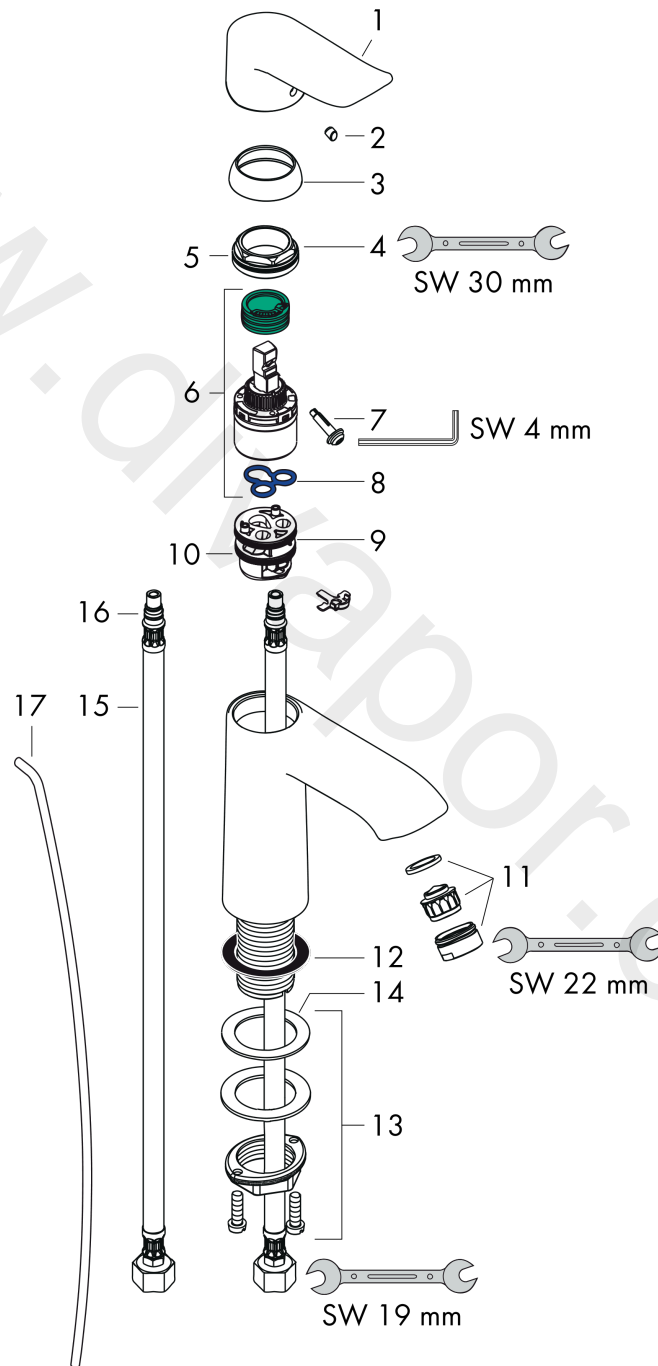

Metris

Single lever basin mixer 110 with pop-up waste set

Surfaces: Article Number: **31080000**

Exploded Drawing

Year of production: **01/11 - 03/17**

Metris**Single lever basin mixer 110 with pop-up waste set**Surfaces: Article Number: **31080000****Spare part list**Year of production: **01/11 - 03/17**

Pos.	Description	Article Number	Price	PU
1	handle	95519000	£ 43,00	1
2	screw cover	96338000	£ 3,30	1
3	flange	97406000	£ 20,50	1
4	nut	97209000	£ 16,10	1
5	O-Ring 32x2	98193000	£ 3,30	1
6	cartridge, assy	92730000	£ 35,00	1
7	locking screw for handle	95140000	£ 6,10	1
8	seal	95008000	£ 9,00	1
9	adapter for cartridge	98750000	£ 13,30	1
10	O-Ring 30x2	98186000	£ 3,30	1
11	aerator M24x1 (5 l/min)	13185000	£ 22,30	1
12	flat seal	98749000	£ 6,10	1
13	fixing set (Ø 32)	13961000	£ 25,00	1
14	lever collar	97548000	£ 3,30	1
15	connection hose 450 mm M8x0,75 G3/8	97206000	£ 35,00	1
16	O-ring 7x1,5	98422000	£ 3,30	1
17	pull rod	96657000	£ 13,30	1
a	pop up waste	94139000	£ 96,00	1
c	fixation extension 35 mm	13898000	£ 79,00	1
b	aerator M24x1 (3,5 l/min)	92508000	£ 20,50	1
d	aerator M24x1 (4,5 l/min)	92877000	£ 20,50	1
e	aerator swivelling M24x1 (5 l/min)	95928000	£ 35,00	1