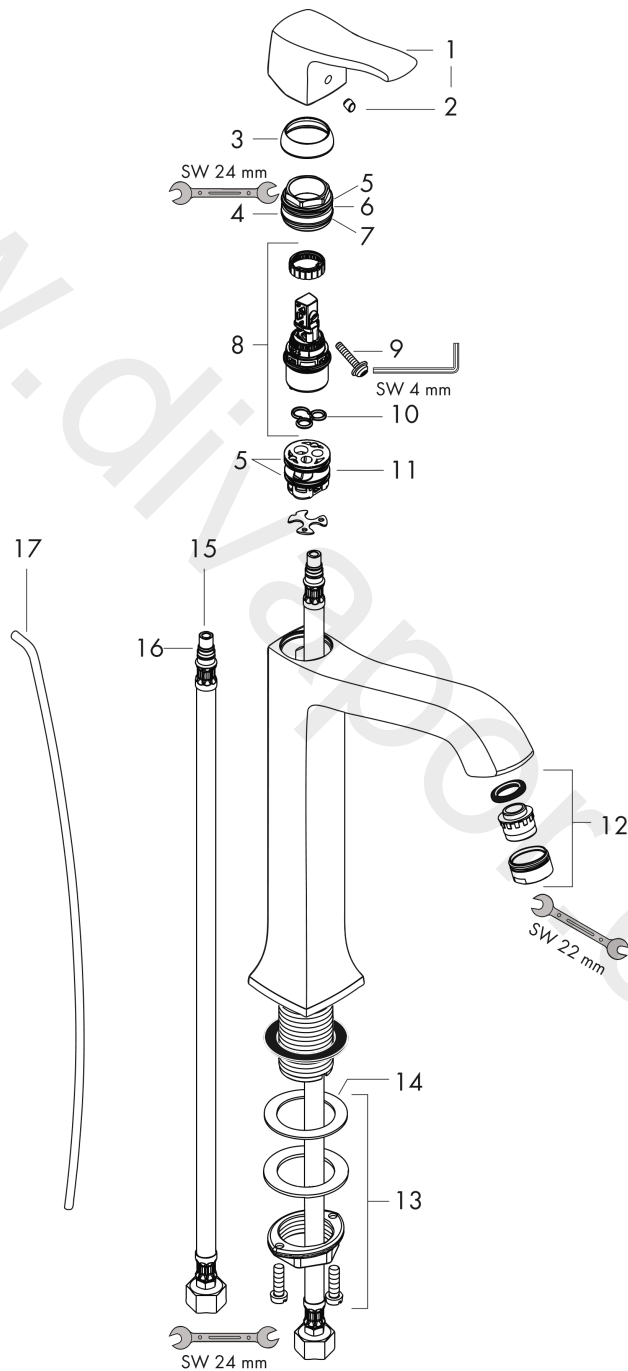

**Metris Classic**  
**Single lever basin mixer 250 for wash bowls with pop-up waste set**  
 Surfaces: Article Number: **31078007**

**Exploded Drawing**

Year of production: **01/18 - 12/20**

### Single lever basin mixer 250 for wash bowls with pop-up waste set

Surfaces: Article Number: **31078007**

## Spare part list

Year of production: 01/18 - 12/20

Pos.	Description	Article Number	Price	PU
1	handle	31291000	£ 51,00	1
2	screw cover	96338000	£ 3,30	1
3	flange	98863000	£ 51,00	1
4	nut	98864000	£ 43,00	1
5	O-ring 23x2	98398000	£ 3,30	1
6	O-ring 27x1,5	92527000	£ 13,30	1
7	O-ring 25x1,5	98146000	£ 3,30	1
8	cartridge, assy	97685000	£ 64,00	1
9	locking screw for handle	95140000	£ 6,10	1
10	seal	98865000	£ 35,00	1
11	adapter for cartridge	98866000	£ 35,00	1
12	aerator M24x1 (5 l/min)	13185000	£ 22,30	1
13	fixing set (Ø 32)	13961000	£ 25,00	1
14	lever collar	97548000	£ 3,30	1
15	connection hose 900 mm M8x0,75 G½	97489000	£ 35,00	1
16	O-ring 7x1,5	98422000	£ 3,30	1
17	pull rod	96657000	£ 13,30	1
a	pop up waste	94139007	-	1
b	fixation extension 35 mm	13898000	£ 79,00	1