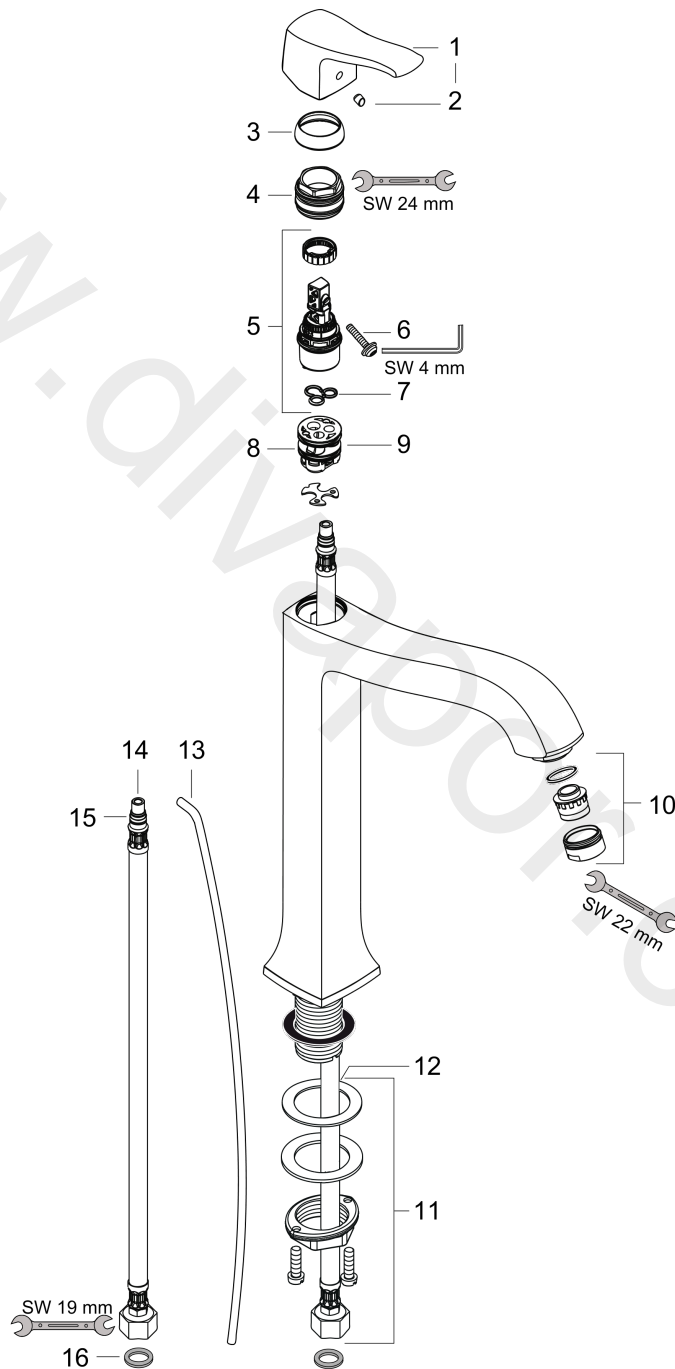

**Metris Classic**  
**Single lever basin mixer 250 for wash bowls with pop-up waste set**  
 Surfaces: Article Number: **31078000**

Exploded Drawing

Year of production: 04/09 - 12/09

## Metris Classic

Single lever basin mixer 250 for wash bowls with pop-up waste set

Surfaces: Article Number: **31078000**

### Spare part list

Year of production: **04/09 - 12/09**

Pos.	Description	Article Number	Price	PU
1	handle	31291000	£ 51,00	1
2	screw cover	96338000	£ 3,30	1
3	flange	98863000	£ 51,00	1
4	nut	98864000	£ 43,00	1
5	cartridge, assy	97685000	£ 64,00	1
6	locking screw for handle	95140000	£ 6,10	1
7	seal	98865000	£ 35,00	1
8	adapter for cartridge	98866000	£ 35,00	1
9	O-ring 23x2	98398000	£ 3,30	1
10	aerator M24x1 (7 l/min)	13085000	£ 13,30	1
11	fixing set (Ø 32)	13961000	£ 25,00	1
12	lever collar	97548000	£ 3,30	1
13	pull rod	96657000	£ 13,30	1
14	connection hose 900 mm M8x0,75 G3/8	96316000	£ 43,00	1
15	O-ring 7x1,5	98422000	£ 3,30	1
16	sealing set	95581000	£ 6,10	1
a	fixation extension 35 mm	13898000	£ 79,00	1
b	pop up waste	94139000	£ 96,00	1